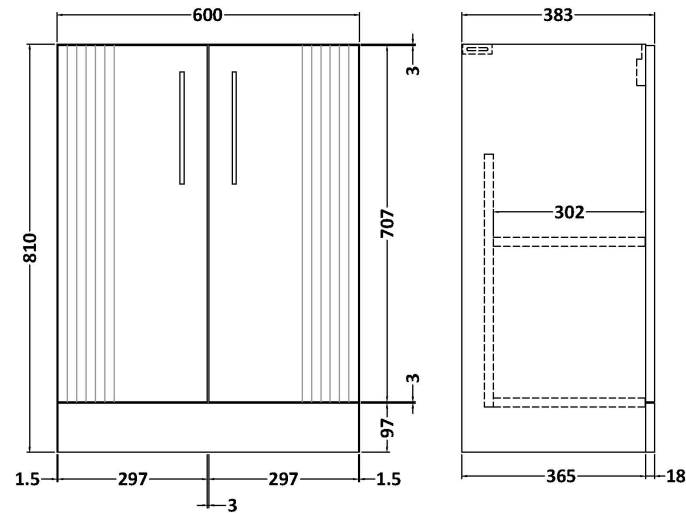

Sales Code: DPF325G

Description: 600 F/S 2-Door Vanity & Basin 4

Packaging Details

Barcode: 5056462681689

Sales Code: FLT325

Description: 600 F/S 2-Door Basin Unit

Product Dimensions

Height (mm):	810
Width (mm):	600
Depth (mm):	383
Nett Weight (kg):	26.2

Packaging Dimensions

Height (mm):	830
Width (mm):	620
Depth (mm):	405
Gross Weight (kg):	26.7

Packaging Data

Box Colour:	Brown Cardboard Box - Printed
Box Qty:	0
Label Size:	0 x 0
Label Colour:	Not Applicable
Label Qty:	0

Outer Box Dimensions (If Applicable)

Height (mm):	
Width (mm):	
Depth (mm):	
Gross Weight (kg):	
Barcode:	5056462655420

Product Details

Country of Origin:	China
Fitting Instruction:	No
CE & UKCA:	
FSC Certified Materials:	Yes
Colour:	Satin Blue
Construction Method:	Cam & Wood Dowel
Construction Type:	Rigid
Cabinet Finish:	MFC Painted Gloss
Fascia Finish:	Mdf Painted Gloss
Cabinet Thickness (mm):	16
Fascia Thickness (mm):	18
Drawer Included:	No
Drawer Type:	Not Applicable
No of Shelves:	1
Hinge Type:	95 Degree Soft Close
Hinge Included:	Yes, Supplied
Adjustable Legs:	No, Not Required
Fixings Included:	Yes
Handle Style:	Modern
Waste Shroud:	Not Applicable
Handle Included:	Yes, Supplied
Handle Type:	Finger Pull

Sales Code: NVM043

Description: 600 Curved Basin 1Th

Product Dimensions

Height (mm):	160
Width (mm):	610
Depth (mm):	440
Nett Weight (kg):	11

Packaging Dimensions

Height (mm):	190
Width (mm):	630
Depth (mm):	415
Gross Weight (kg):	11.5