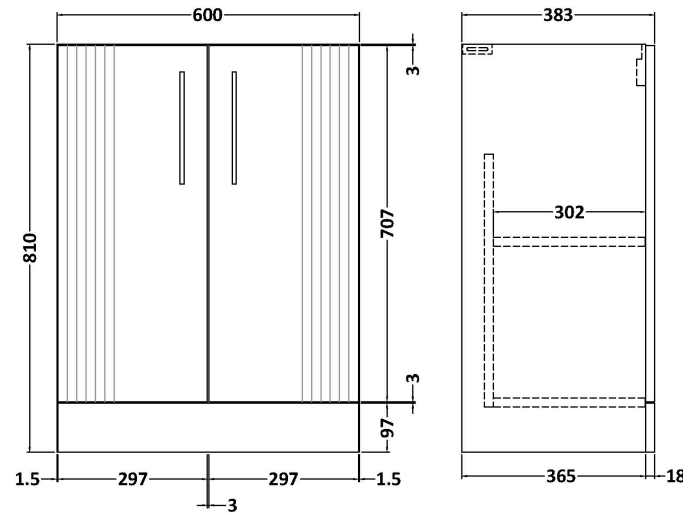

### Product Dimensions

Height (mm):	810
Width (mm):	600
Depth (mm):	383
Nett Weight (kg):	26.2

### Packaging Dimensions

Height (mm):	830
Width (mm):	620
Depth (mm):	405
Gross Weight (kg):	26.7

### Product Dimensions

Height (mm):	160
Width (mm):	610
Depth (mm):	440
Nett Weight (kg):	11

### Packaging Dimensions

Height (mm):	190
Width (mm):	630
Depth (mm):	415
Gross Weight (kg):	11.5