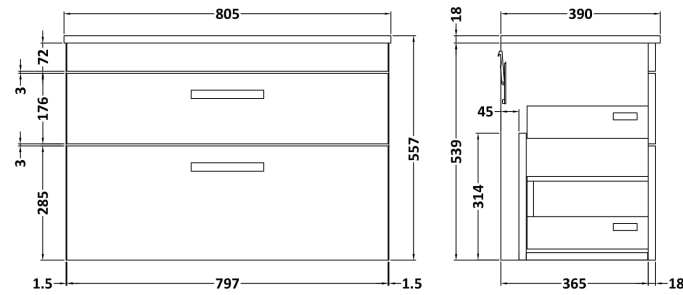

Sales Code: ATH067W

Description: 800 Wh 2-Drawer Vanity & Worktop

Packaging Details

Barcode: 5056211801870

Sales Code: MOD575

Description: 800 Wall Hung 2-Drawer Basin Unit

Product Dimensions

Height (mm):	538
Width (mm):	800
Depth (mm):	383
Nett Weight (kg):	24

Packaging Dimensions

Height (mm):	560
Width (mm):	820
Depth (mm):	405
Gross Weight (kg):	24.5

Packaging Data

Box Colour:	Brown Cardboard Box
Box Qty:	1
Label Size:	100 x 50
Label Colour:	White Label
Label Qty:	2

Outer Box Dimensions (If Applicable)

Height (mm):	
Width (mm):	
Depth (mm):	
Gross Weight (kg):	
Barcode:	5055275825730

Product Details

Country of Origin:	United Kingdom
Fitting Instruction:	No
CE & UKCA:	N/A
FSC Certified Materials:	Yes
Colour:	Anthracite Woodgrain
Construction Method:	Cam & Wood Dowel
Construction Type:	Rigid
Cabinet Finish:	MFC Textured Woodgrain
Fascia Finish:	MFC Textured Woodgrain
Cabinet Thickness (mm):	18
Fascia Thickness (mm):	18
Drawer Included:	Yes
Drawer Type:	80mm High Metal Softclose
No of Shelves:	0
Hinge Type:	Not Applicable
Hinge Included:	Not Applicable
Adjustable Legs:	No, Not Required
Fixings Included:	Yes
Handle Style:	Contemporary
Waste Shroud:	Yes
Handle Included:	Yes, Supplied
Handle Type:	D-Shape

Sales Code: MWD570

Description: 800 Worktop (805X390x18mm)

Product Dimensions

Height (mm):	18
Width (mm):	805
Depth (mm):	390
Nett Weight (kg):	3.5

Packaging Dimensions

Height (mm):	25
Width (mm):	825
Depth (mm):	410
Gross Weight (kg):	3.5