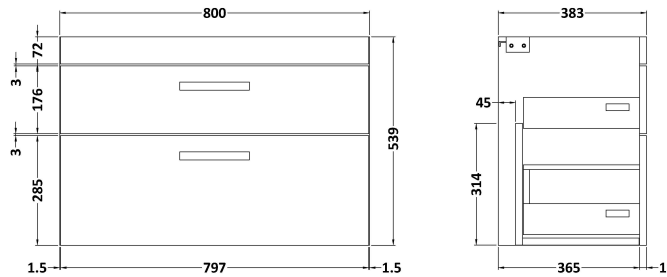

Sales Code: ATH067W

Description: 800 Wh 2-Drawer Vanity & Worktop

Packaging Details

Barcode: 5056211801870

Sales Code: MOD575

Description: 800 Wall Hung 2-Drawer Basin Unit

Product Dimensions

Height (mm):	538
Width (mm):	800
Depth (mm):	383
Nett Weight (kg):	24

Packaging Dimensions

Height (mm):	560
Width (mm):	820
Depth (mm):	405
Gross Weight (kg):	24.5

Packaging Data

Box Colour:	Brown Cardboard Box
Box Qty:	1
Label Size:	100 x 50
Label Colour:	White Label
Label Qty:	2

Sales Code: MWD570

Description: 800 Worktop (805X390x18mm)

Product Dimensions

Height (mm):	18
Width (mm):	805
Depth (mm):	390
Nett Weight (kg):	3.5

Packaging Dimensions

Height (mm):	25
Width (mm):	825
Depth (mm):	410
Gross Weight (kg):	3.5

Packaging Data

Box Colour:	Brown Cardboard Box
Box Qty:	1
Label Size:	50 x 100
Label Colour:	White Label
Label Qty:	2

Outer Box Dimensions (If Applicable)

Height (mm):	
Width (mm):	
Depth (mm):	
Gross Weight (kg):	
Barcode:	5055275893623