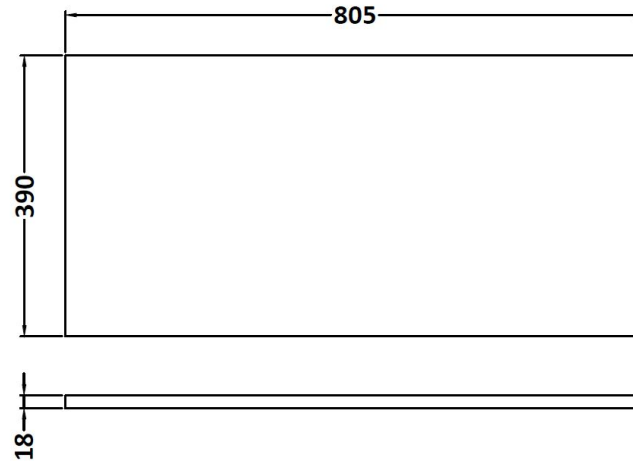

Packaging Dimensions

Height (mm):	560
Width (mm):	820
Depth (mm):	405
Gross Weight (kg):	24.5

Packaging Data

Box Colour:	Brown Cardboard Box
Box Qty:	1
Label Size:	100 x 50
Label Colour:	White Label
Label Qty:	2

Outer Box Dimensions (If Applicable)

Height (mm):	
Width (mm):	
Depth (mm):	
Gross Weight (kg):	
Barcode:	5055275825730

Product Details

Country of Origin:	United Kingdom
Fitting Instruction:	No
CE & UKCA:	N/A
FSC Certified Materials:	Yes
Colour:	Anthracite Woodgrain
Construction Method:	Cam & Wood Dowel
Construction Type:	Rigid
Cabinet Finish:	MFC Textured Woodgrain
Fascia Finish:	MFC Textured Woodgrain
Cabinet Thickness (mm):	18
Fascia Thickness (mm):	18
Drawer Included:	Yes
Drawer Type:	80mm High Metal Softclose
No of Shelves:	0
Hinge Type:	Not Applicable
Hinge Included:	Not Applicable
Adjustable Legs:	No, Not Required
Fixings Included:	Yes
Handle Style:	Contemporary
Waste Shroud:	Yes
Handle Included:	Yes, Supplied
Handle Type:	D-Shape

Sales Code: MWD570

Description: 800 Worktop (805X390x18mm)

Product Dimensions

Height (mm):	18
Width (mm):	805
Depth (mm):	390
Nett Weight (kg):	3.5

Packaging Dimensions

Height (mm):	25
Width (mm):	825
Depth (mm):	410
Gross Weight (kg):	3.5

Packaging Data

Box Colour:	Brown Cardboard Box
Box Qty:	1
Label Size:	50 x 100
Label Colour:	White Label
Label Qty:	2

Outer Box Dimensions (If Applicable)

Height (mm):	
Width (mm):	
Depth (mm):	
Gross Weight (kg):	
Barcode:	5055275893623