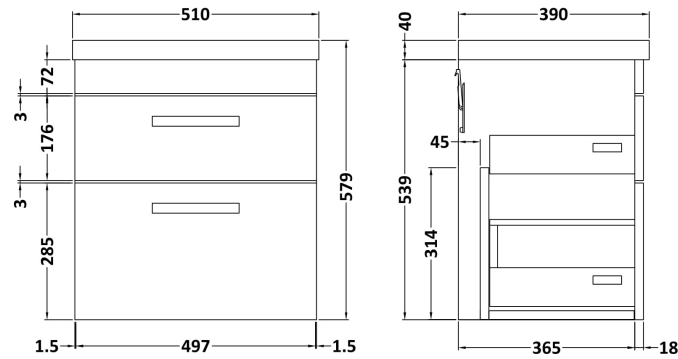

Sales Code: ATH018A

Description: 500 Wh 2-Drawer Vanity & Basin 1

Packaging Details

Barcode: 5055275899373

Sales Code: MOD592

Description: 500 Wall Hung 2-Drawer Basin Unit

Product Dimensions

Height (mm):	538
Width (mm):	500
Depth (mm):	383
Nett Weight (kg):	17.5

Packaging Dimensions

Height (mm):	560
Width (mm):	520
Depth (mm):	405
Gross Weight (kg):	18

Packaging Data

Box Colour:	Brown Cardboard Box
Box Qty:	1
Label Size:	100 x 50
Label Colour:	White Label
Label Qty:	2

Sales Code: NVM012

Description: 500 Mid-Edged Basin 1 Th

Product Dimensions

Height (mm):	180
Width (mm):	510
Depth (mm):	390
Nett Weight (kg):	10.54

Packaging Dimensions

Height (mm):	210
Width (mm):	410
Depth (mm):	530
Gross Weight (kg):	10.54

Packaging Data

Box Colour:	Brown Cardboard Box - Printed
Box Qty:	1
Label Size:	100 x 50
Label Colour:	White Label
Label Qty:	2

Outer Box Dimensions (If Applicable)

Height (mm):	
Width (mm):	
Depth (mm):	
Gross Weight (kg):	
Barcode:	5055369043446