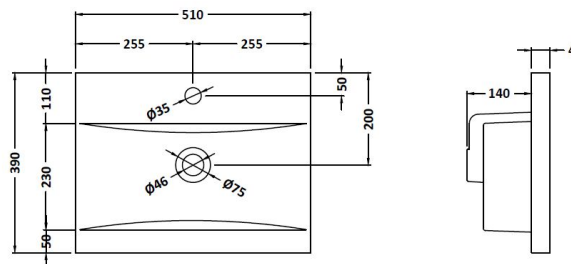

Packaging Dimensions

Height (mm):	560
Width (mm):	520
Depth (mm):	405
Gross Weight (kg):	18

Packaging Data

Box Colour:	Brown Cardboard Box
Box Qty:	1
Label Size:	100 x 50
Label Colour:	White Label
Label Qty:	2

Outer Box Dimensions (If Applicable)

Height (mm):	
Width (mm):	
Depth (mm):	
Gross Weight (kg):	
Barcode:	5055275825457

Product Details

Country of Origin:	United Kingdom
Fitting Instruction:	No
CE & UKCA:	N/A
FSC Certified Materials:	Yes
Colour:	Anthracite Woodgrain
Construction Method:	Cam & Wood Dowel
Construction Type:	Rigid
Cabinet Finish:	MFC Textured Woodgrain
Fascia Finish:	MFC Textured Woodgrain
Cabinet Thickness (mm):	18
Fascia Thickness (mm):	18
Drawer Included:	Yes
Drawer Type:	80mm High Metal Softclose
No of Shelves:	0
Hinge Type:	Not Applicable
Hinge Included:	Not Applicable
Adjustable Legs:	No, Not Required
Fixings Included:	Yes
Handle Style:	Contemporary
Waste Shroud:	Yes
Handle Included:	Yes, Supplied
Handle Type:	D-Shape

Sales Code: NVM012

Description: 500 Mid-Edged Basin 1 Th

Product Dimensions

Height (mm):	180
Width (mm):	510
Depth (mm):	390
Nett Weight (kg):	10.54

Packaging Dimensions

Height (mm):	210
Width (mm):	410
Depth (mm):	530
Gross Weight (kg):	10.54

Packaging Data

Box Colour:	Brown Cardboard Box - Printed
Box Qty:	1
Label Size:	100 x 50
Label Colour:	White Label
Label Qty:	2

Outer Box Dimensions (If Applicable)

Height (mm):	
Width (mm):	
Depth (mm):	
Gross Weight (kg):	
Barcode:	5055369043446