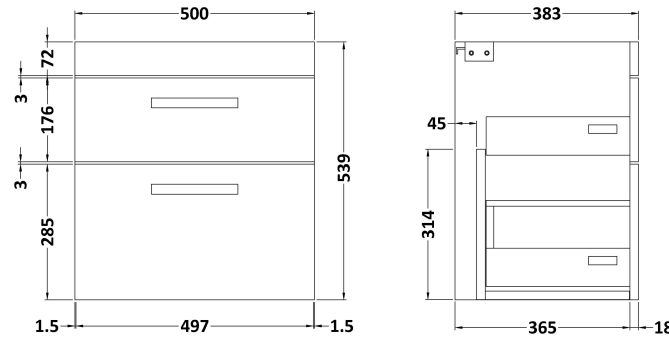

Sales Code: ATH018A

Description: 500 Wh 2-Drawer Vanity & Basin 1

Packaging Details

Barcode: 5055275899373

Sales Code: MOD592

Description: 500 Wall Hung 2-Drawer Basin Unit

Product Dimensions

Height (mm):	538
Width (mm):	500
Depth (mm):	383
Nett Weight (kg):	17.5

Packaging Dimensions

Height (mm):	560
Width (mm):	520
Depth (mm):	405
Gross Weight (kg):	18

Packaging Data

Box Colour:	Brown Cardboard Box
Box Qty:	1
Label Size:	100 x 50
Label Colour:	White Label
Label Qty:	2

Sales Code: NVM012

Description: 500 Mid-Edged Basin 1 Th

Product Dimensions

Height (mm):	180
Width (mm):	510
Depth (mm):	390
Nett Weight (kg):	10.54

Packaging Dimensions

Height (mm):	210
Width (mm):	410
Depth (mm):	530
Gross Weight (kg):	10.54

Packaging Data

Box Colour:	Brown Cardboard Box - Printed
Box Qty:	1
Label Size:	100 x 50
Label Colour:	White Label
Label Qty:	2

Outer Box Dimensions (If Applicable)

Height (mm):	
Width (mm):	
Depth (mm):	
Gross Weight (kg):	
Barcode:	5055369043446