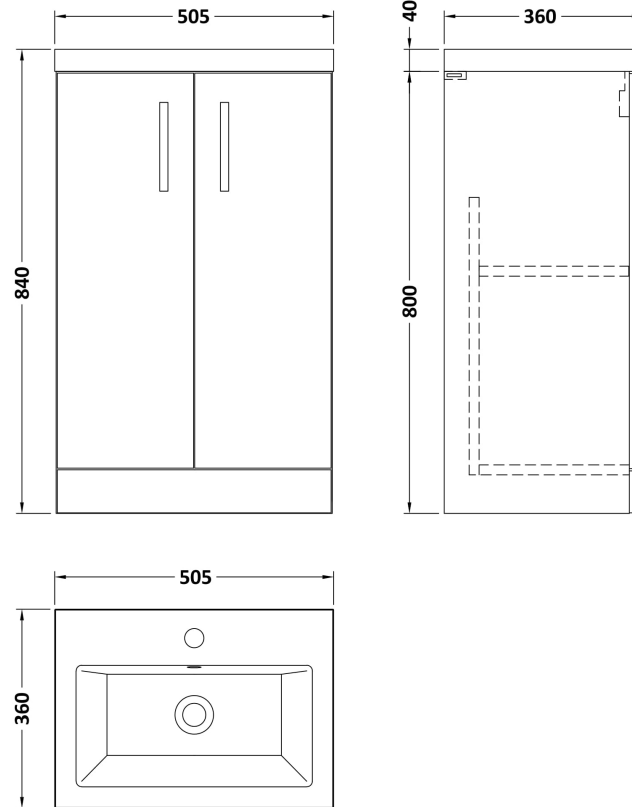

Sales Code: PAL028E

Description: 500 Fs 2-Door Vanity & Ceramic Basin

Packaging Details

Barcode: 5056678414026

Sales Code: NVF1401

Description: 500 Fs 2-Door Unit (335 Deep)

Product Dimensions

Height (mm):	800
Width (mm):	500
Depth (mm):	353
Nett Weight (kg):	17.5

Packaging Dimensions

Height (mm):	835
Width (mm):	520
Depth (mm):	375
Gross Weight (kg):	18

Packaging Data

Box Colour:	Brown Cardboard Box - Printed
Box Qty:	0
Label Size:	0 x 0
Label Colour:	White Label
Label Qty:	2

Sales Code: CBM312

Description: Ceramic Rear Tap Basin 505X360

Product Dimensions

Height (mm):	150
Width (mm):	505
Depth (mm):	360
Nett Weight (kg):	9

Packaging Dimensions

Height (mm):	555
Width (mm):	420
Depth (mm):	200
Gross Weight (kg):	9

Packaging Data

Box Colour:	Brown Cardboard Box - Printed
Box Qty:	1
Label Size:	100 x 50
Label Colour:	White Label
Label Qty:	2

Outer Box Dimensions (If Applicable)

Height (mm):	
Width (mm):	
Depth (mm):	
Gross Weight (kg):	
Barcode:	5056211875819