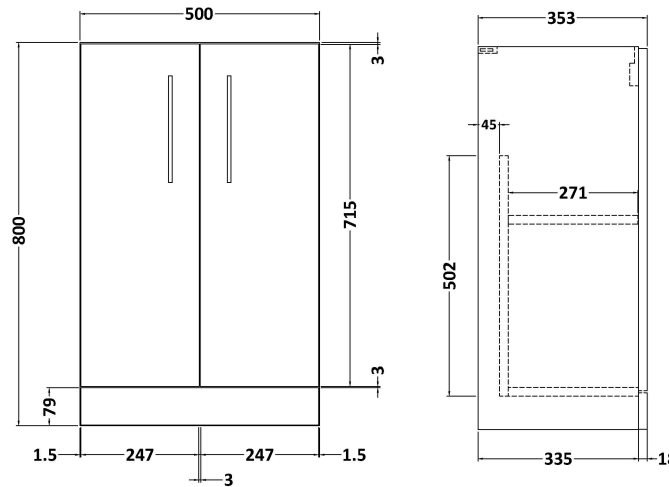

Sales Code: PAL028E

Description: 500 Fs 2-Door Vanity & Ceramic Basin

Packaging Details

Barcode: 5056678414026

Sales Code: NVF1401

Description: 500 Fs 2-Door Unit (335 Deep)

Product Dimensions

Height (mm):	800
Width (mm):	500
Depth (mm):	353
Nett Weight (kg):	17.5

Packaging Dimensions

Height (mm):	835
Width (mm):	520
Depth (mm):	375
Gross Weight (kg):	18

Packaging Data

Box Colour:	Brown Cardboard Box - Printed
Box Qty:	0
Label Size:	0 x 0
Label Colour:	White Label
Label Qty:	2

Sales Code: CBM312

Description: Ceramic Rear Tap Basin 505X360

Product Dimensions

Height (mm):	150
Width (mm):	505
Depth (mm):	360
Nett Weight (kg):	9

Packaging Dimensions

Height (mm):	555
Width (mm):	420
Depth (mm):	200
Gross Weight (kg):	9

Packaging Data

Box Colour:	Brown Cardboard Box - Printed
Box Qty:	1
Label Size:	100 x 50
Label Colour:	White Label
Label Qty:	2

Outer Box Dimensions (If Applicable)

Height (mm):	
Width (mm):	
Depth (mm):	
Gross Weight (kg):	
Barcode:	5056211875819