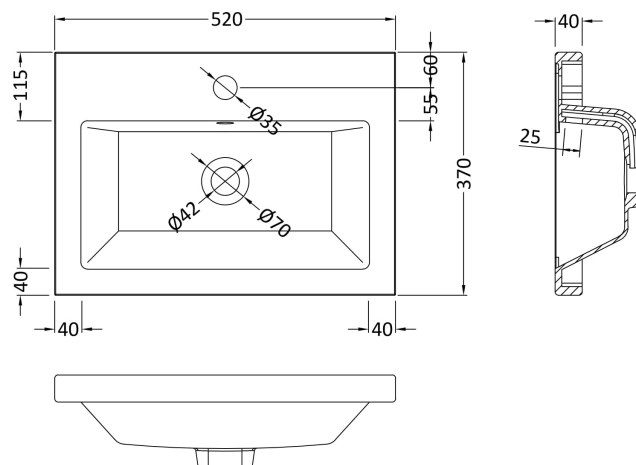

Sales Code: PAL028E

Description: 500 Fs 2-Door Vanity & Ceramic Basin

Packaging Details

Barcode: 5056678414026

Sales Code: NVF1401

Description: 500 Fs 2-Door Unit (335 Deep)

Product Dimensions

Height (mm):	800
Width (mm):	500
Depth (mm):	353
Nett Weight (kg):	17.5

Packaging Dimensions

Height (mm):	835
Width (mm):	520
Depth (mm):	375
Gross Weight (kg):	18

Packaging Data

Box Colour:	Brown Cardboard Box - Printed
Box Qty:	0
Label Size:	0 x 0
Label Colour:	White Label
Label Qty:	2

Outer Box Dimensions (If Applicable)

Height (mm):	
Width (mm):	
Depth (mm):	
Gross Weight (kg):	
Barcode:	5056678402801

Product Details

Country of Origin:	China
Fitting Instruction:	No
CE & UKCA:	N/A
FSC Certified Materials:	Yes
Colour:	Satin Anthracite
Construction Method:	Cam & Wood Dowel
Construction Type:	Rigid
Cabinet Finish:	MFC Painted Matt
Fascia Finish:	Mdf Painted Matt
Cabinet Thickness (mm):	16
Fascia Thickness (mm):	18
Drawer Included:	No
Drawer Type:	Not Applicable
No of Shelves:	1
Hinge Type:	95 Degree Soft Close
Hinge Included:	Yes, Supplied
Adjustable Legs:	No, Not Required
Fixings Included:	Yes
Handle Style:	Contemporary
Waste Shroud:	No
Handle Included:	Yes, Supplied
Handle Type:	D-Shape

Sales Code: CBM312

Description: Ceramic Rear Tap Basin 505X360

Product Dimensions

Height (mm):	150
Width (mm):	505
Depth (mm):	360
Nett Weight (kg):	9

Packaging Dimensions

Height (mm):	555
Width (mm):	420
Depth (mm):	200
Gross Weight (kg):	9