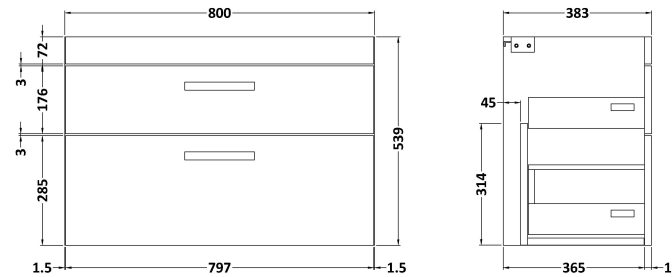

Sales Code: ATH069A

Description: 800 Wh 2-Drawer Vanity & Basin 1

Packaging Details

Barcode: 5055275899885

Sales Code: MOE175

Description: 800 Wall Hung 2-Drawer Basin Unit

Product Dimensions

Height (mm):	538
Width (mm):	800
Depth (mm):	383
Nett Weight (kg):	24

Packaging Dimensions

Height (mm):	405
Width (mm):	820
Depth (mm):	560
Gross Weight (kg):	24.5

Packaging Data

Box Colour:	Brown Cardboard Box - Printed
Box Qty:	0
Label Size:	0 x 0
Label Colour:	White Label
Label Qty:	2

Outer Box Dimensions (If Applicable)

Height (mm):	
Width (mm):	
Depth (mm):	
Gross Weight (kg):	
Barcode:	5055275880746

Product Details

Country of Origin:	China
Fitting Instruction:	No
CE & UKCA:	N/A
FSC Certified Materials:	Yes
Colour:	Gloss White
Construction Method:	Cam & Wood Dowel
Construction Type:	Rigid
Cabinet Finish:	MFC Painted Gloss
Fascia Finish:	Mdf Painted Gloss
Cabinet Thickness (mm):	16
Fascia Thickness (mm):	18
Drawer Included:	Yes
Drawer Type:	80mm High Metal Softclose
No of Shelves:	0
Hinge Type:	Not Applicable
Hinge Included:	Not Applicable
Adjustable Legs:	No, Not Required
Fixings Included:	Yes
Handle Style:	Contemporary
Waste Shroud:	Yes
Handle Included:	Yes, Supplied
Handle Type:	D-Shape

Sales Code: NVM015

Description: 800 Mid Edged Basin 1 Th

Product Dimensions

Height (mm):	180
Width (mm):	810
Depth (mm):	390
Nett Weight (kg):	15

Packaging Dimensions

Height (mm):	210
Width (mm):	410
Depth (mm):	830
Gross Weight (kg):	15