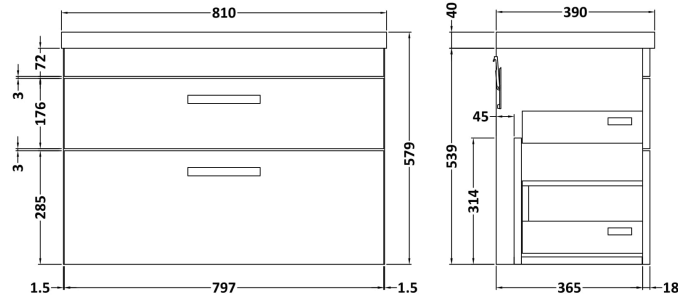

Sales Code: ATH069A

Description: 800 Wh 2-Drawer Vanity & Basin 1

Packaging Details

Barcode: 5055275899885

Sales Code: MOE175

Description: 800 Wall Hung 2-Drawer Basin Unit

Product Dimensions

Height (mm):	538
Width (mm):	800
Depth (mm):	383
Nett Weight (kg):	24

Packaging Dimensions

Height (mm):	405
Width (mm):	820
Depth (mm):	560
Gross Weight (kg):	24.5

Packaging Data

Box Colour:	Brown Cardboard Box - Printed
Box Qty:	0
Label Size:	0 x 0
Label Colour:	White Label
Label Qty:	2

Outer Box Dimensions (If Applicable)

Height (mm):	
Width (mm):	
Depth (mm):	
Gross Weight (kg):	
Barcode:	5055275880746

Product Details

Country of Origin:	China
Fitting Instruction:	No
CE & UKCA:	N/A
FSC Certified Materials:	Yes
Colour:	Gloss White
Construction Method:	Cam & Wood Dowel
Construction Type:	Rigid
Cabinet Finish:	MFC Painted Gloss
Fascia Finish:	Mdf Painted Gloss
Cabinet Thickness (mm):	16
Fascia Thickness (mm):	18
Drawer Included:	Yes
Drawer Type:	80mm High Metal Softclose
No of Shelves:	0
Hinge Type:	Not Applicable
Hinge Included:	Not Applicable
Adjustable Legs:	No, Not Required
Fixings Included:	Yes
Handle Style:	Contemporary
Waste Shroud:	Yes
Handle Included:	Yes, Supplied
Handle Type:	D-Shape

Sales Code: NVM015

Description: 800 Mid Edged Basin 1 Th

Product Dimensions

Height (mm):	180
Width (mm):	810
Depth (mm):	390
Nett Weight (kg):	15

Packaging Dimensions

Height (mm):	210
Width (mm):	410
Depth (mm):	830
Gross Weight (kg):	15