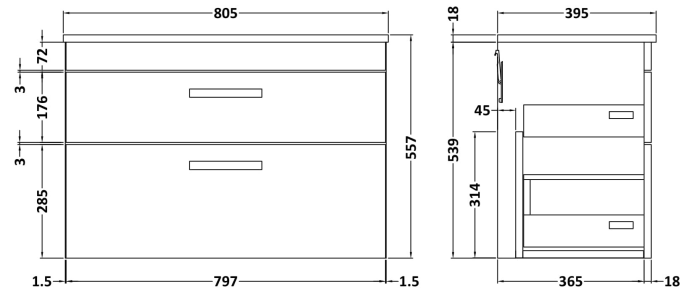

Sales Code: ATH069B

Description: 800 Wh 2-Drawer Vanity & Basin 2

Packaging Details

Barcode: 5056211800606

Sales Code: MOE175

Description: 800 Wall Hung 2-Drawer Basin Unit

Product Dimensions

Height (mm):	538
Width (mm):	800
Depth (mm):	383
Nett Weight (kg):	24

Packaging Dimensions

Height (mm):	405
Width (mm):	820
Depth (mm):	560
Gross Weight (kg):	24.5

Packaging Data

Box Colour:	Brown Cardboard Box - Printed	
Box Qty:	0	
Label Size:	0 x 0	
Label Colour:	White Label	
Label Qty:	2	

Outer Box Dimensions (If Applicable)

Height (mm):	
Width (mm):	
Depth (mm):	
Gross Weight (kg):	
Barcode:	5055275880746

Product Details

Country of Origin:	China
Fitting Instruction:	No
CE & UKCA:	N/A
FSC Certified Materials:	Yes
Colour:	Gloss White
Construction Method:	Cam & Wood Dowel
Construction Type:	Rigid
Cabinet Finish:	MFC Painted Gloss
Fascia Finish:	Mdf Painted Gloss
Cabinet Thickness (mm):	16
Fascia Thickness (mm):	18
Drawer Included:	Yes
Drawer Type:	80mm High Metal Softclose
No of Shelves:	0
Hinge Type:	Not Applicable
Hinge Included:	Not Applicable
Adjustable Legs:	No, Not Required
Fixings Included:	Yes
Handle Style:	Contemporary
Waste Shroud:	Yes
Handle Included:	Yes, Supplied
Handle Type:	D-Shape

Sales Code: NVM005

Description: Minimalist Basin 800mm

Product Dimensions

Height (mm):	170
Width (mm):	800
Depth (mm):	390
Nett Weight (kg):	16.9

Packaging Dimensions

Height (mm):	400
Width (mm):	820
Depth (mm):	200
Gross Weight (kg):	16.9