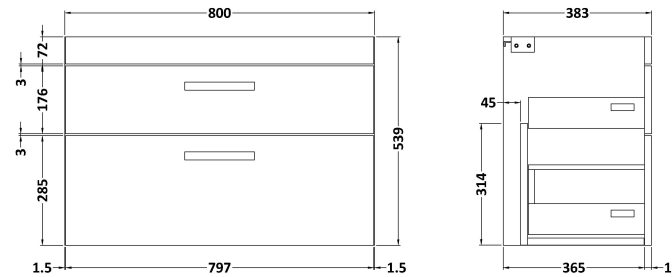

Sales Code: ATH069B

Description: 800 Wh 2-Drawer Vanity & Basin 2

Packaging Details

Barcode: 5056211800606

Sales Code: MOE175

Description: 800 Wall Hung 2-Drawer Basin Unit

Product Dimensions

Height (mm):	538
Width (mm):	800
Depth (mm):	383
Nett Weight (kg):	24

Packaging Dimensions

Height (mm):	405
Width (mm):	820
Depth (mm):	560
Gross Weight (kg):	24.5

Packaging Data

Box Colour:	Brown Cardboard Box - Printed	
Box Qty:	0	
Label Size:	0 x 0	
Label Colour:	White Label	
Label Qty:	2	

Outer Box Dimensions (If Applicable)

Height (mm):	
Width (mm):	
Depth (mm):	
Gross Weight (kg):	
Barcode:	5055275880746

Product Details

Country of Origin:	China
Fitting Instruction:	No
CE & UKCA:	N/A
FSC Certified Materials:	Yes
Colour:	Gloss White
Construction Method:	Cam & Wood Dowel
Construction Type:	Rigid
Cabinet Finish:	MFC Painted Gloss
Fascia Finish:	Mdf Painted Gloss
Cabinet Thickness (mm):	16
Fascia Thickness (mm):	18
Drawer Included:	Yes
Drawer Type:	80mm High Metal Softclose
No of Shelves:	0
Hinge Type:	Not Applicable
Hinge Included:	Not Applicable
Adjustable Legs:	No, Not Required
Fixings Included:	Yes
Handle Style:	Contemporary
Waste Shroud:	Yes
Handle Included:	Yes, Supplied
Handle Type:	D-Shape

Sales Code: NVM005

Description: Minimalist Basin 800mm

Product Dimensions

Height (mm):	170
Width (mm):	800
Depth (mm):	390
Nett Weight (kg):	16.9

Packaging Dimensions

Height (mm):	400
Width (mm):	820
Depth (mm):	200
Gross Weight (kg):	16.9