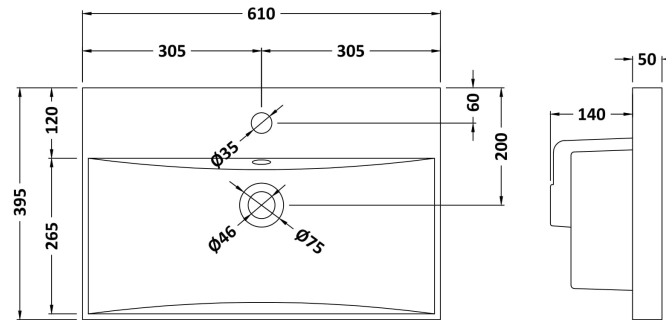

Packaging Dimensions

Height (mm):	560
Width (mm):	620
Depth (mm):	405
Gross Weight (kg):	21

Packaging Data

Box Colour:	Brown Cardboard Box
Box Qty:	1
Label Size:	100 x 50
Label Colour:	White Label
Label Qty:	2

Outer Box Dimensions (If Applicable)

Height (mm):	
Width (mm):	
Depth (mm):	
Gross Weight (kg):	
Barcode:	5055275825617

Product Details

Country of Origin:	United Kingdom
Fitting Instruction:	No
CE & UKCA:	N/A
FSC Certified Materials:	Yes
Colour:	Anthracite Woodgrain
Construction Method:	Cam & Wood Dowel
Construction Type:	Rigid
Cabinet Finish:	MFC Textured Woodgrain
Fascia Finish:	MFC Textured Woodgrain
Cabinet Thickness (mm):	18
Fascia Thickness (mm):	18
Drawer Included:	Yes
Drawer Type:	80mm High Metal Softclose
No of Shelves:	0
Hinge Type:	Not Applicable
Hinge Included:	Not Applicable
Adjustable Legs:	No, Not Required
Fixings Included:	Yes
Handle Style:	Contemporary
Waste Shroud:	Yes
Handle Included:	Yes, Supplied
Handle Type:	D-Shape

Sales Code: NVM033

Description: 600 Thin Edged Basin 1Th

Product Dimensions

Height (mm):	170
Width (mm):	610
Depth (mm):	395
Nett Weight (kg):	11

Packaging Dimensions

Height (mm):	190
Width (mm):	630
Depth (mm):	415
Gross Weight (kg):	11.5

Packaging Data

Box Colour:	Brown Cardboard Box - Printed
Box Qty:	1
Label Size:	100 x 50
Label Colour:	White Label
Label Qty:	2

Outer Box Dimensions (If Applicable)

Height (mm):	
Width (mm):	
Depth (mm):	
Gross Weight (kg):	
Barcode:	5056211853428