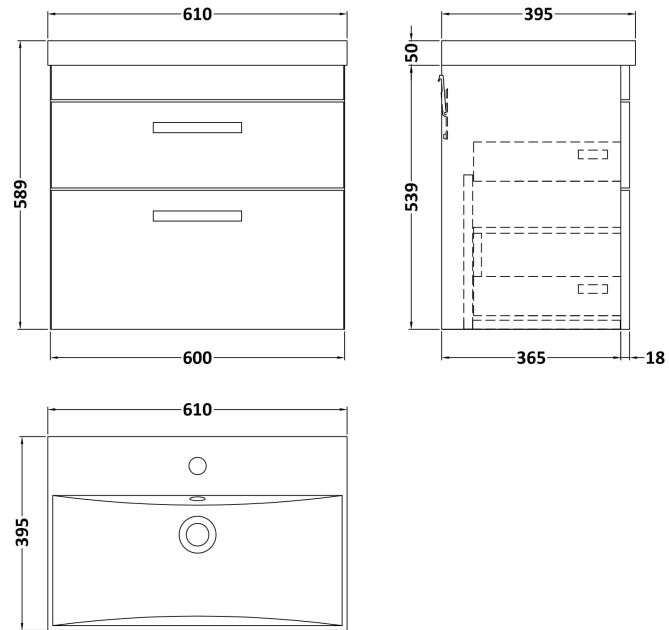

Sales Code: ATH047D

Description: 600 Wh 2-Drawer Vanity & Basin 3

Packaging Details

Barcode: 5056211864080

Sales Code: MOD693

Description: 600 Wall Hung 2-Drawer Basin Unit

Product Dimensions

Height (mm):	538
Width (mm):	600
Depth (mm):	383
Nett Weight (kg):	20.5

Packaging Dimensions

Height (mm):	560
Width (mm):	620
Depth (mm):	405
Gross Weight (kg):	21

Packaging Data

Box Colour:	Brown Cardboard Box
Box Qty:	1
Label Size:	100 x 50
Label Colour:	White Label
Label Qty:	2

Sales Code: NVM033

Description: 600 Thin Edged Basin 1Th

Product Dimensions

Height (mm):	170
Width (mm):	610
Depth (mm):	395
Nett Weight (kg):	11

Packaging Dimensions

Height (mm):	190
Width (mm):	630
Depth (mm):	415
Gross Weight (kg):	11.5

Packaging Data

Box Colour:	Brown Cardboard Box - Printed
Box Qty:	1
Label Size:	100 x 50
Label Colour:	White Label
Label Qty:	2

Outer Box Dimensions (If Applicable)

Height (mm):	
Width (mm):	
Depth (mm):	
Gross Weight (kg):	
Barcode:	5056211853428