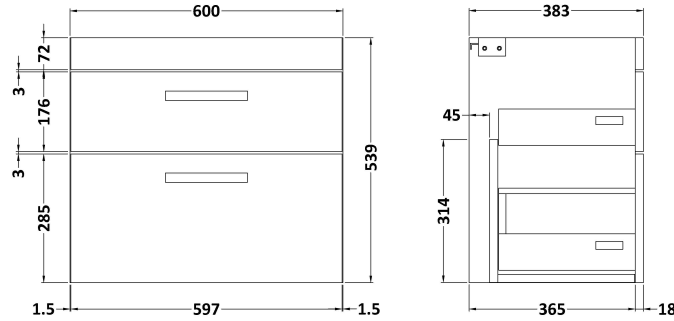

Sales Code: ATH047D

Description: 600 Wh 2-Drawer Vanity & Basin 3

Packaging Details

Barcode: 5056211864080

Sales Code: MOD693

Description: 600 Wall Hung 2-Drawer Basin Unit

Product Dimensions

Height (mm):	538
Width (mm):	600
Depth (mm):	383
Nett Weight (kg):	20.5

Packaging Dimensions

Height (mm):	560
Width (mm):	620
Depth (mm):	405
Gross Weight (kg):	21

Packaging Data

Box Colour:	Brown Cardboard Box
Box Qty:	1
Label Size:	100 x 50
Label Colour:	White Label
Label Qty:	2

Sales Code: NVM033

Description: 600 Thin Edged Basin 1Th

Product Dimensions

Height (mm):	170
Width (mm):	610
Depth (mm):	395
Nett Weight (kg):	11

Packaging Dimensions

Height (mm):	190
Width (mm):	630
Depth (mm):	415
Gross Weight (kg):	11.5

Packaging Data

Box Colour:	Brown Cardboard Box - Printed
Box Qty:	1
Label Size:	100 x 50
Label Colour:	White Label
Label Qty:	2

Outer Box Dimensions (If Applicable)

Height (mm):	
Width (mm):	
Depth (mm):	
Gross Weight (kg):	
Barcode:	5056211853428