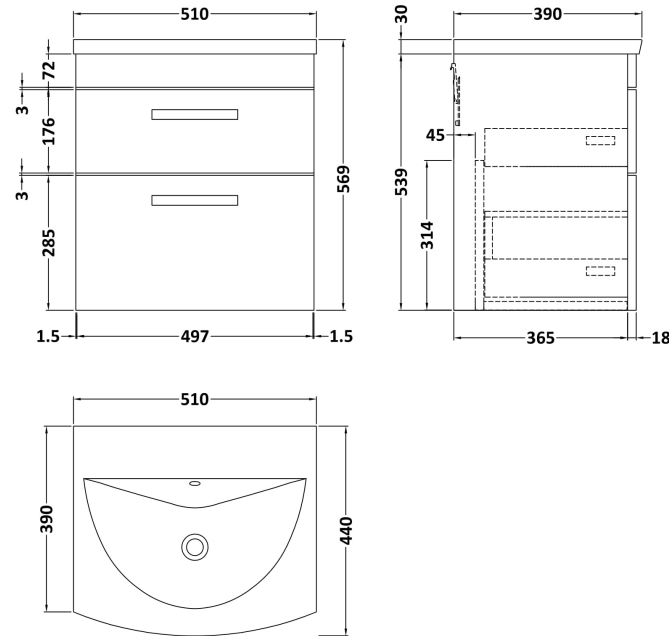

Sales Code: ATH018G

Description: 500 Wh 2-Drawer Vanity & Basin 4

Packaging Details

Barcode: 5056462621371