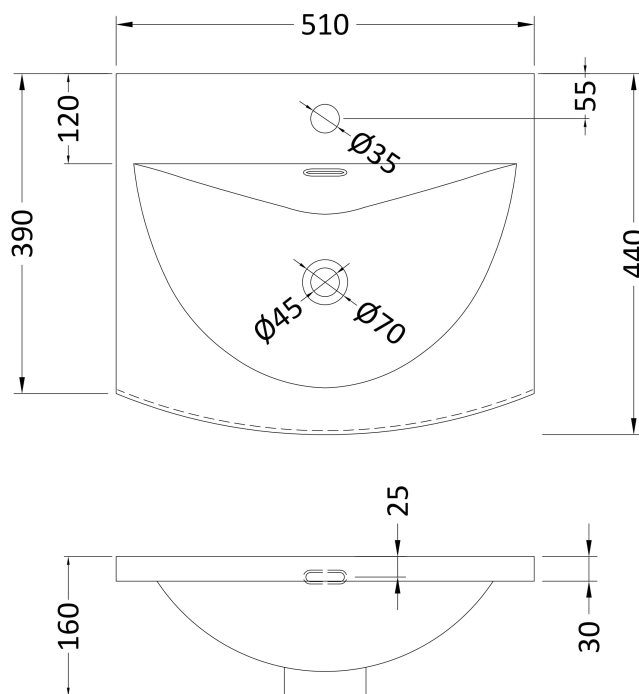

### Product Dimensions

Height (mm):	538
Width (mm):	500
Depth (mm):	383
Nett Weight (kg):	17.5

### Packaging Dimensions

Height (mm):	560
Width (mm):	520
Depth (mm):	405
Gross Weight (kg):	18

### Outer Box Dimensions (If Applicable)

Height (mm):	
Width (mm):	
Depth (mm):	
Gross Weight (kg):	
Barcode:	5055275825457

### Product Dimensions

Height (mm):	160
Width (mm):	510
Depth (mm):	440
Nett Weight (kg):	9