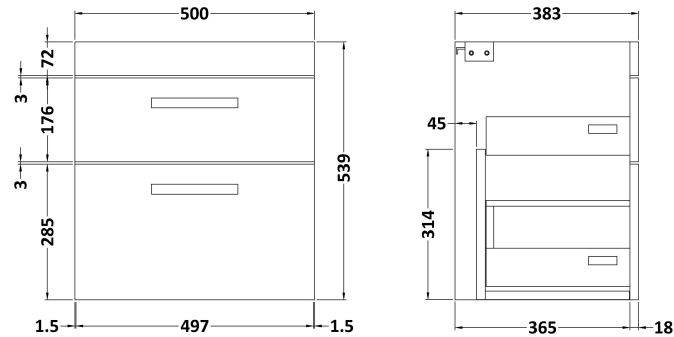

### Product Dimensions

Height (mm):	538
Width (mm):	500
Depth (mm):	383
Nett Weight (kg):	17.5

### Packaging Dimensions

Height (mm):	560
Width (mm):	520
Depth (mm):	405
Gross Weight (kg):	18

### Product Dimensions

Height (mm):	160
Width (mm):	510
Depth (mm):	440
Nett Weight (kg):	9

### Packaging Dimensions

Height (mm):	190
Width (mm):	530
Depth (mm):	415
Gross Weight (kg):	9.5