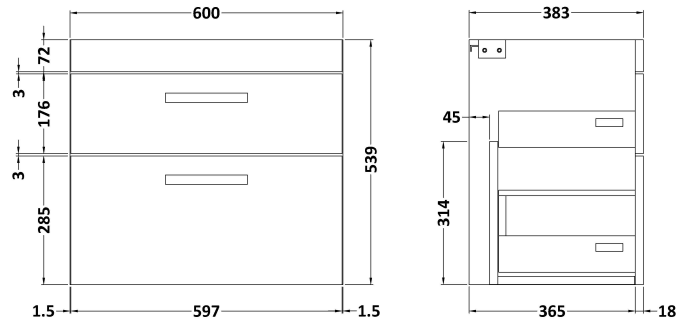

Sales Code: ATH046G

Description: 600 Wh 2-Drawer Vanity & Basin 4

Packaging Details

Barcode: 5056462621937

Sales Code: MOD593

Description: 600 Wall Hung 2-Drawer Basin Unit

Product Dimensions

Height (mm):	538
Width (mm):	600
Depth (mm):	383
Nett Weight (kg):	20.5

Packaging Dimensions

Height (mm):	560
Width (mm):	620
Depth (mm):	405
Gross Weight (kg):	21

Packaging Data

Box Colour:	Brown Cardboard Box
Box Qty:	1
Label Size:	100 x 50
Label Colour:	White Label
Label Qty:	2

Sales Code: NVM043

Description: 600 Curved Basin 1Th

Product Dimensions

Height (mm):	160
Width (mm):	610
Depth (mm):	440
Nett Weight (kg):	11

Packaging Dimensions

Height (mm):	190
Width (mm):	630
Depth (mm):	415
Gross Weight (kg):	11.5

Packaging Data

Box Colour:	Brown Cardboard Box - Printed
Box Qty:	1
Label Size:	100 x 50
Label Colour:	White Label
Label Qty:	2

Outer Box Dimensions (If Applicable)

Height (mm):	
Width (mm):	
Depth (mm):	
Gross Weight (kg):	
Barcode:	5056462620961