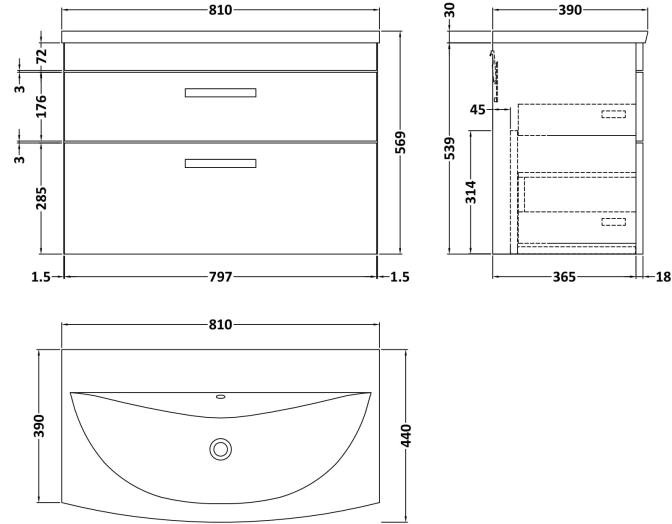

Sales Code: ATH068G

Description: 800 Wh 2-Drawer Vanity & Basin 4

Packaging Details

Barcode: 5056462622460

Sales Code: MOD675

Description: 800 Wall Hung 2-Drawer Basin Unit

Product Dimensions

Height (mm):	538
Width (mm):	800
Depth (mm):	383
Nett Weight (kg):	24

Packaging Dimensions

Height (mm):	560
Width (mm):	820
Depth (mm):	405
Gross Weight (kg):	24.5

Packaging Data

Box Colour:	Brown Cardboard Box
Box Qty:	1
Label Size:	100 x 50
Label Colour:	White Label
Label Qty:	2

Sales Code: NVM045

Description: 800 Curved Basin 1Th

Product Dimensions

Height (mm):	160
Width (mm):	810
Depth (mm):	440
Nett Weight (kg):	15

Packaging Dimensions

Height (mm):	190
Width (mm):	830
Depth (mm):	415
Gross Weight (kg):	15.5

Packaging Data

Box Colour:	Brown Cardboard Box
Box Qty:	1
Label Size:	100 x 50
Label Colour:	White Label
Label Qty:	2

Outer Box Dimensions (If Applicable)

Height (mm):	
Width (mm):	
Depth (mm):	
Gross Weight (kg):	
Barcode:	5056462620978