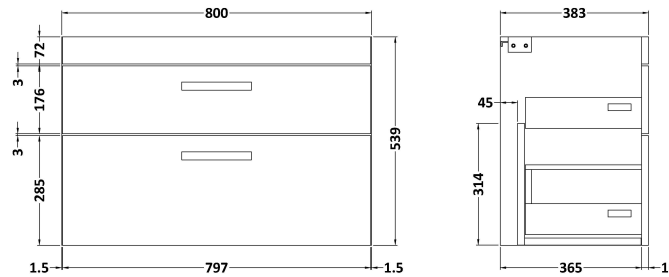

Sales Code: ATH068G

Description: 800 Wh 2-Drawer Vanity & Basin 4

Packaging Details

Barcode: 5056462622460

Sales Code: MOD675

Description: 800 Wall Hung 2-Drawer Basin Unit

Product Dimensions

Height (mm):	538
Width (mm):	800
Depth (mm):	383
Nett Weight (kg):	24

Packaging Dimensions

Height (mm):	560
Width (mm):	820
Depth (mm):	405
Gross Weight (kg):	24.5

Packaging Data

Box Colour:	Brown Cardboard Box
Box Qty:	1
Label Size:	100 x 50
Label Colour:	White Label
Label Qty:	2

Sales Code: NVM045

Description: 800 Curved Basin 1Th

Product Dimensions

Height (mm):	160
Width (mm):	810
Depth (mm):	440
Nett Weight (kg):	15

Packaging Dimensions

Height (mm):	190
Width (mm):	830
Depth (mm):	415
Gross Weight (kg):	15.5

Packaging Data

Box Colour:	Brown Cardboard Box
Box Qty:	1
Label Size:	100 x 50
Label Colour:	White Label
Label Qty:	2

Outer Box Dimensions (If Applicable)

Height (mm):	
Width (mm):	
Depth (mm):	
Gross Weight (kg):	
Barcode:	5056462620978