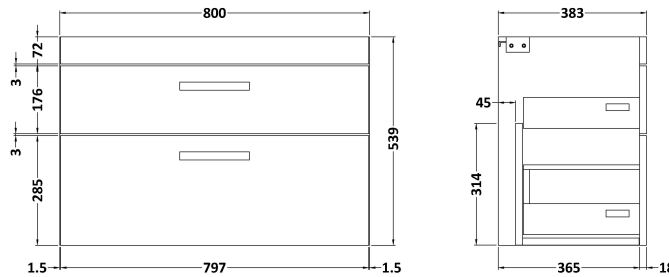

### Product Dimensions

Height (mm):	538
Width (mm):	800
Depth (mm):	383
Nett Weight (kg):	24

### Packaging Dimensions

Height (mm):	560
Width (mm):	820
Depth (mm):	405
Gross Weight (kg):	24.5

### Product Dimensions

Height (mm):	180
Width (mm):	810
Depth (mm):	390
Nett Weight (kg):	15

### Packaging Dimensions

Height (mm):	210
Width (mm):	410
Depth (mm):	830
Gross Weight (kg):	15