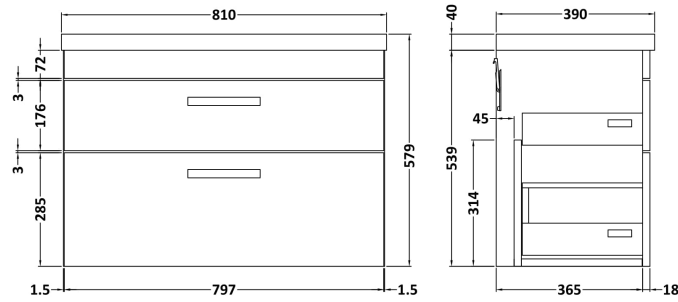

Sales Code: ATH068A

Description: 800 Wh 2-Drawer Vanity & Basin 1

Packaging Details

Barcode: 5055275899878