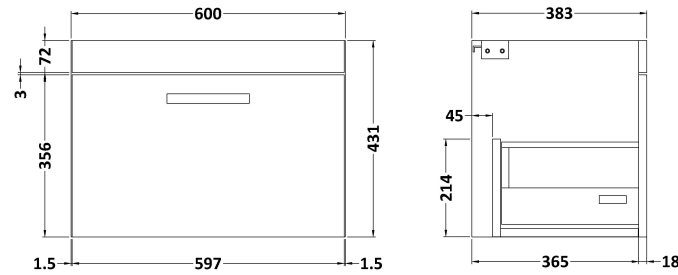

Sales Code: ATH040F

Description: 1200 Wh 2-Drawer Vanity & Double Basin

Packaging Details

Barcode: 5056211888697

Sales Code: MOD683

Description: 600 Wall Hung Single Drawer Basin Unit

Product Dimensions

Height (mm):	430
Width (mm):	600
Depth (mm):	383
Nett Weight (kg):	13

Packaging Dimensions

Height (mm):	450
Width (mm):	620
Depth (mm):	405
Gross Weight (kg):	13.5

Packaging Data

Box Colour:	Brown Cardboard Box
Box Qty:	1
Label Size:	100 x 50
Label Colour:	White Label
Label Qty:	2

Sales Code: CBM424

Description: Double Ceramic Basin 1208X392

Product Dimensions

Height (mm):	390
Width (mm):	1205
Depth (mm):	175
Nett Weight (kg):	27

Packaging Dimensions

Height (mm):	205
Width (mm):	1270
Depth (mm):	510
Gross Weight (kg):	27

Packaging Data

Box Colour:	Brown Cardboard Box - Printed
Box Qty:	1
Label Size:	100 x 50
Label Colour:	White Label
Label Qty:	2

Outer Box Dimensions (If Applicable)

Height (mm):	
Width (mm):	
Depth (mm):	
Gross Weight (kg):	
Barcode:	5056211875826