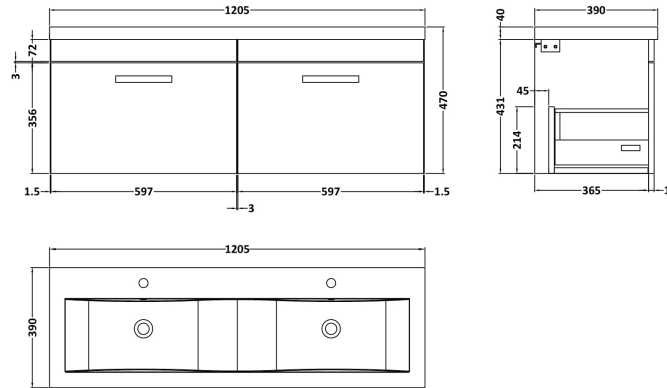

Sales Code: ATH040F

Description: 1200 Wh 2-Drawer Vanity & Double Basin

Packaging Details

Barcode: 5056211888697

Sales Code: MOD683

Description: 600 Wall Hung Single Drawer Basin Unit

Product Dimensions

Height (mm):	430
Width (mm):	600
Depth (mm):	383
Nett Weight (kg):	13

Packaging Dimensions

Height (mm):	450
Width (mm):	620
Depth (mm):	405
Gross Weight (kg):	13.5

Packaging Data

Box Colour:	Brown Cardboard Box
Box Qty:	1
Label Size:	100 x 50
Label Colour:	White Label
Label Qty:	2

Outer Box Dimensions (If Applicable)

Height (mm):	
Width (mm):	
Depth (mm):	
Gross Weight (kg):	
Barcode:	5055275825587

Product Details

Country of Origin:	United Kingdom
Fitting Instruction:	No
CE & UKCA:	N/A
FSC Certified Materials:	Yes
Colour:	Black Woodgrain
Construction Method:	Cam & Wood Dowel
Construction Type:	Rigid
Cabinet Finish:	MFC Textured Woodgrain
Fascia Finish:	MFC Textured Woodgrain
Cabinet Thickness (mm):	18
Fascia Thickness (mm):	18
Drawer Included:	Yes
Drawer Type:	80mm High Metal Softclose
No of Shelves:	0
Hinge Type:	Not Applicable
Hinge Included:	Not Applicable
Adjustable Legs:	No, Not Required
Fixings Included:	Yes
Handle Style:	Contemporary
Waste Shroud:	Yes
Handle Included:	Yes, Supplied
Handle Type:	D-Shape

Sales Code: CBM424

Description: Double Ceramic Basin 1208X392

Product Dimensions

Height (mm):	390
Width (mm):	1205
Depth (mm):	175
Nett Weight (kg):	27

Packaging Dimensions

Height (mm):	205
Width (mm):	1270
Depth (mm):	510
Gross Weight (kg):	27