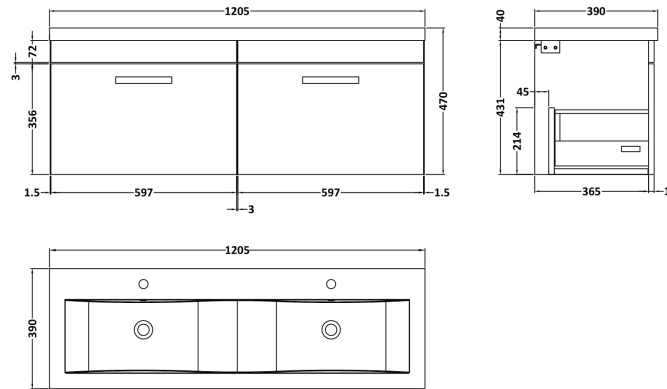

Sales Code: ATH077F

Description: 1200 Wh 2-Drawer Vanity & Double Basin

Packaging Details

Barcode: 5056211888802

Sales Code: MOC383

Description: 600 Wall Hung Single Drawer Basin Unit

Product Dimensions

Height (mm):	430
Width (mm):	600
Depth (mm):	383
Nett Weight (kg):	13

Packaging Dimensions

Height (mm):	450
Width (mm):	620
Depth (mm):	405
Gross Weight (kg):	13.5

Packaging Data

Box Colour:	Brown Cardboard Box
Box Qty:	1
Label Size:	100 x 50
Label Colour:	White Label
Label Qty:	2

Outer Box Dimensions (If Applicable)

Height (mm):	
Width (mm):	
Depth (mm):	
Gross Weight (kg):	
Barcode:	5055275869994

Product Details

Country of Origin:	China
Fitting Instruction:	No
CE & UKCA:	N/A
FSC Certified Materials:	Yes
Colour:	Gloss Grey
Construction Method:	Cam & Wood Dowel
Construction Type:	Rigid
Cabinet Finish:	MFC Painted Gloss
Fascia Finish:	Mdf Painted Gloss
Cabinet Thickness (mm):	16
Fascia Thickness (mm):	18
Drawer Included:	Yes
Drawer Type:	80mm High Metal Softclose
No of Shelves:	0
Hinge Type:	Not Applicable
Hinge Included:	Not Applicable
Adjustable Legs:	No, Not Required
Fixings Included:	Yes
Handle Style:	Contemporary
Waste Shroud:	Yes
Handle Included:	Yes, Supplied
Handle Type:	Strap

Sales Code: CBM424

Description: Double Ceramic Basin 1208X392

Product Dimensions

Height (mm):	390
Width (mm):	1205
Depth (mm):	175
Nett Weight (kg):	27

Packaging Dimensions

Height (mm):	205
Width (mm):	1270
Depth (mm):	510
Gross Weight (kg):	27