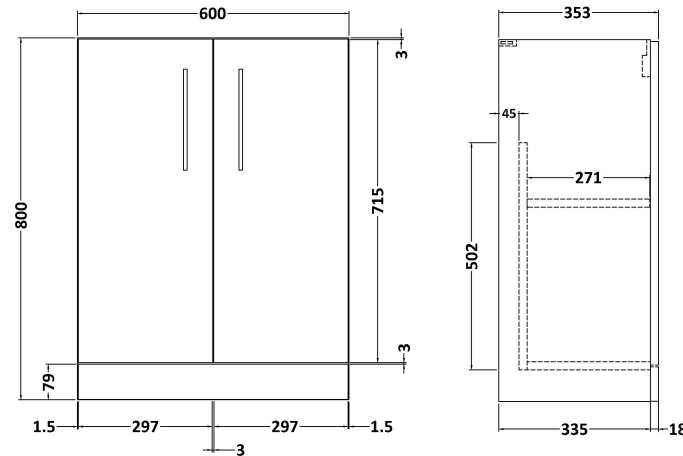

Sales Code: PAL031E

Description: 600 Fs 2-Door Vanity & Ceramic Basin

Packaging Details

Barcode: 5056678414088

Sales Code: NVF2203

Description: 600 Fs 2-Door Unit (335 Deep)

Product Dimensions

Height (mm):	800
Width (mm):	600
Depth (mm):	353
Nett Weight (kg):	19.5

Packaging Dimensions

Height (mm):	835
Width (mm):	620
Depth (mm):	375
Gross Weight (kg):	20

Packaging Data

Box Colour:	Brown Cardboard Box - Printed
Box Qty:	0
Label Size:	0 x 0
Label Colour:	White Label
Label Qty:	2

Sales Code: CBM313

Description: Ceramic Rear Tap Basin 605X360

Product Dimensions

Height (mm):	150
Width (mm):	610
Depth (mm):	370
Nett Weight (kg):	10

Packaging Dimensions

Height (mm):	655
Width (mm):	420
Depth (mm):	200
Gross Weight (kg):	10

Packaging Data

Box Colour:	Brown Cardboard Box - Printed
Box Qty:	1
Label Size:	100 x 50
Label Colour:	White Label
Label Qty:	2

Outer Box Dimensions (If Applicable)

Height (mm):	
Width (mm):	
Depth (mm):	
Gross Weight (kg):	
Barcode:	5056211875833