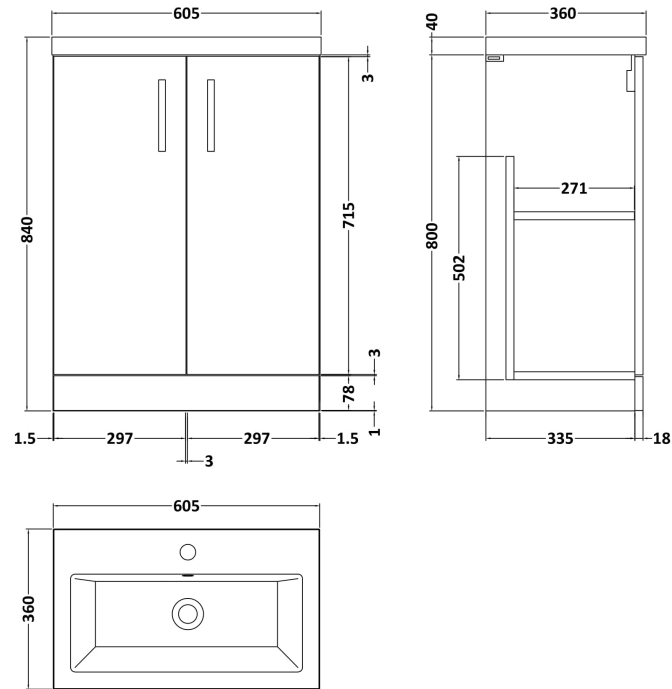

Sales Code: PAL031E

Description: 600 Fs 2-Door Vanity & Ceramic Basin

Packaging Details

Barcode: 5056678414088

Sales Code: NVF2203

Description: 600 Fs 2-Door Unit (335 Deep)

Product Dimensions

Height (mm):	800
Width (mm):	600
Depth (mm):	353
Nett Weight (kg):	19.5

Packaging Dimensions

Height (mm):	835
Width (mm):	620
Depth (mm):	375
Gross Weight (kg):	20

Packaging Data

Box Colour:	Brown Cardboard Box - Printed
Box Qty:	0
Label Size:	0 x 0
Label Colour:	White Label
Label Qty:	2

Outer Box Dimensions (If Applicable)

Height (mm):	
Width (mm):	
Depth (mm):	
Gross Weight (kg):	
Barcode:	5056678405932

Product Details

Country of Origin:	China
Fitting Instruction:	No
CE & UKCA:	N/A
FSC Certified Materials:	Yes
Colour:	Satin Grey
Construction Method:	Cam & Wood Dowel
Construction Type:	Rigid
Cabinet Finish:	MFC Painted Matt
Fascia Finish:	Mdf Painted Matt
Cabinet Thickness (mm):	16
Fascia Thickness (mm):	18
Drawer Included:	No
Drawer Type:	Not Applicable
No of Shelves:	1
Hinge Type:	95 Degree Soft Close
Hinge Included:	Yes, Supplied
Adjustable Legs:	No, Not Required
Fixings Included:	Yes
Handle Style:	Contemporary
Waste Shroud:	No
Handle Included:	Yes, Supplied
Handle Type:	D-Shape

Sales Code: CBM313

Description: Ceramic Rear Tap Basin 605X360

Product Dimensions

Height (mm):	150
Width (mm):	610
Depth (mm):	370
Nett Weight (kg):	10

Packaging Dimensions

Height (mm):	655
Width (mm):	420
Depth (mm):	200
Gross Weight (kg):	10