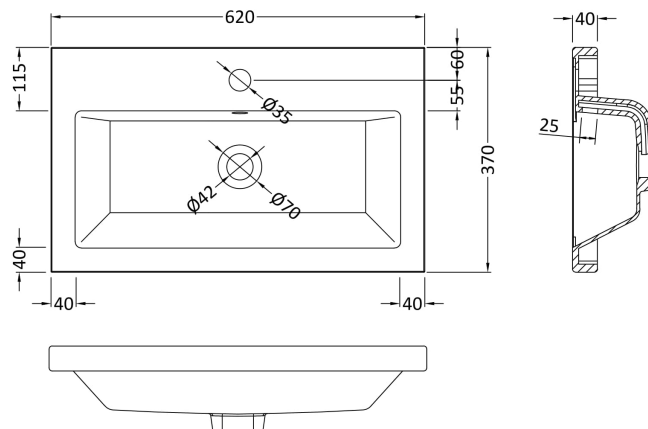

Sales Code: PAL031E

Description: 600 Fs 2-Door Vanity & Ceramic Basin

Packaging Details

Barcode: 5056678414088

Sales Code: NVF2203

Description: 600 Fs 2-Door Unit (335 Deep)

Product Dimensions

Height (mm):	800
Width (mm):	600
Depth (mm):	353
Nett Weight (kg):	19.5

Packaging Dimensions

Height (mm):	835
Width (mm):	620
Depth (mm):	375
Gross Weight (kg):	20

Packaging Data

Box Colour:	Brown Cardboard Box - Printed
Box Qty:	0
Label Size:	0 x 0
Label Colour:	White Label
Label Qty:	2

Outer Box Dimensions (If Applicable)

Height (mm):	
Width (mm):	
Depth (mm):	
Gross Weight (kg):	
Barcode:	5056678405932

Product Details

Country of Origin:	China
Fitting Instruction:	No
CE & UKCA:	N/A
FSC Certified Materials:	Yes
Colour:	Satin Grey
Construction Method:	Cam & Wood Dowel
Construction Type:	Rigid
Cabinet Finish:	MFC Painted Matt
Fascia Finish:	Mdf Painted Matt
Cabinet Thickness (mm):	16
Fascia Thickness (mm):	18
Drawer Included:	No
Drawer Type:	Not Applicable
No of Shelves:	1
Hinge Type:	95 Degree Soft Close
Hinge Included:	Yes, Supplied
Adjustable Legs:	No, Not Required
Fixings Included:	Yes
Handle Style:	Contemporary
Waste Shroud:	No
Handle Included:	Yes, Supplied
Handle Type:	D-Shape

Sales Code: CBM313

Description: Ceramic Rear Tap Basin 605X360

Product Dimensions

Height (mm):	150
Width (mm):	610
Depth (mm):	370
Nett Weight (kg):	10

Packaging Dimensions

Height (mm):	655
Width (mm):	420
Depth (mm):	200
Gross Weight (kg):	10