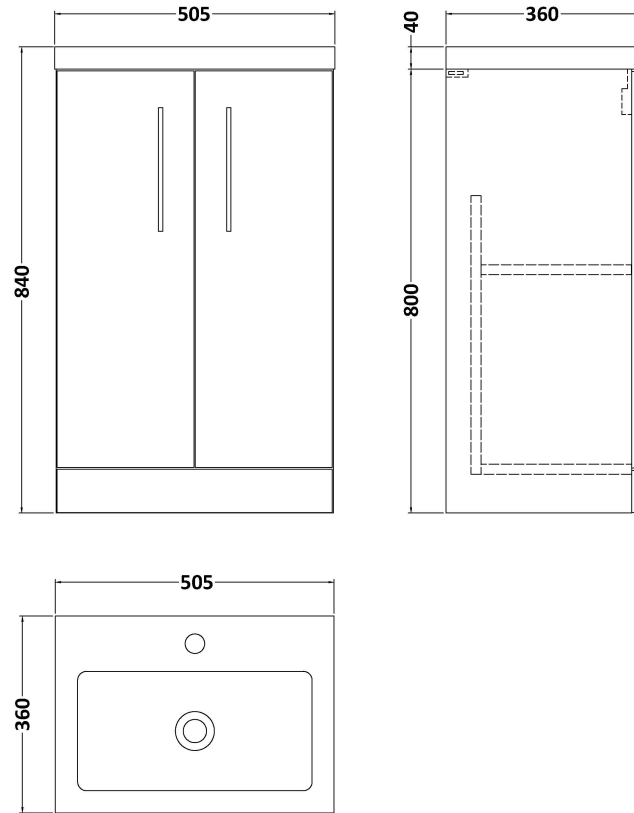

Sales Code: PAL118

Description: 500 Fs 2-Door Vanity & Polymarble Basin

Packaging Details

Barcode: 5056462679402