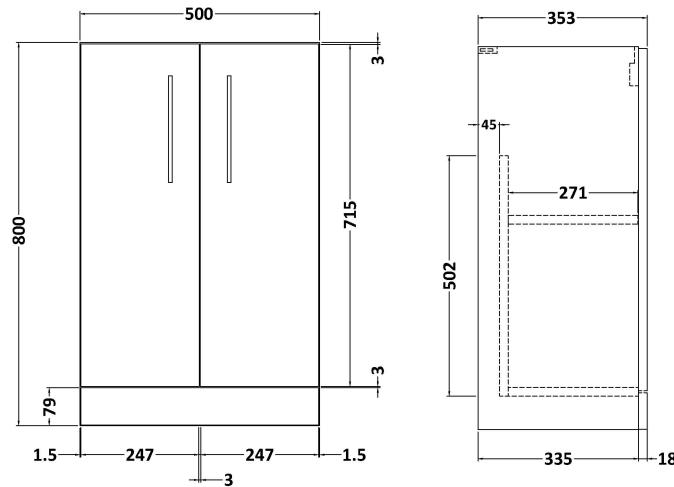

### Product Dimensions

Height (mm):	800
Width (mm):	500
Depth (mm):	353
Nett Weight (kg):	17.5

### Packaging Dimensions

Height (mm):	835
Width (mm):	520
Depth (mm):	375
Gross Weight (kg):	18

### Product Dimensions

Height (mm):	355
Width (mm):	503
Depth (mm):	135
Nett Weight (kg):	8.1

### Packaging Dimensions

Height (mm):	420
Width (mm):	210
Depth (mm):	550
Gross Weight (kg):	8.1