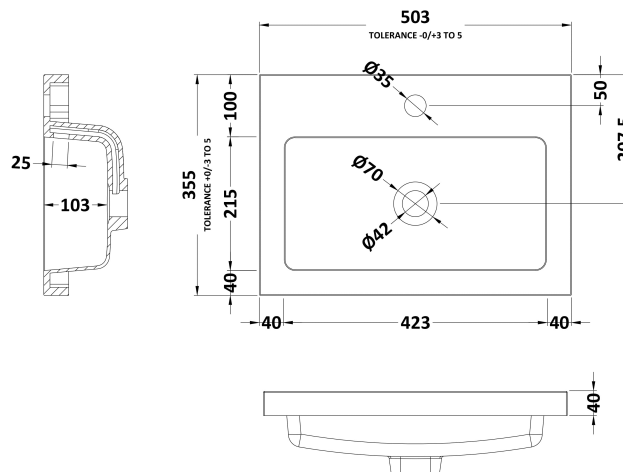

### Product Dimensions

Height (mm):	800
Width (mm):	500
Depth (mm):	353
Nett Weight (kg):	17.5

### Packaging Dimensions

Height (mm):	835
Width (mm):	520
Depth (mm):	375
Gross Weight (kg):	18

### Outer Box Dimensions (If Applicable)

Height (mm):	
Width (mm):	
Depth (mm):	
Gross Weight (kg):	
Barcode:	5056462659923

### Product Dimensions

Height (mm):	355
Width (mm):	503
Depth (mm):	135
Nett Weight (kg):	8.1