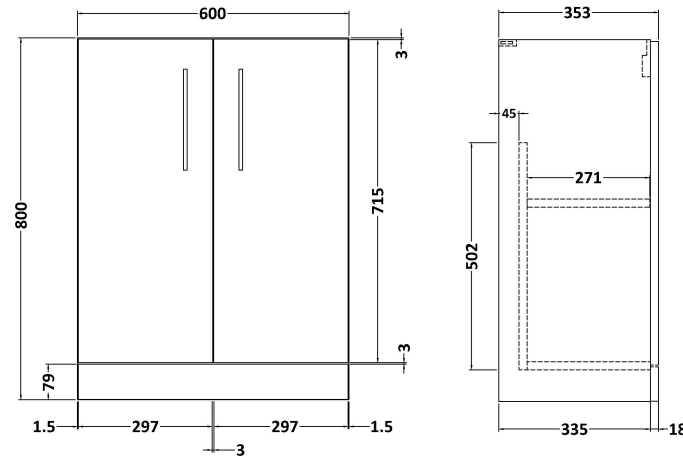

Sales Code: PAL123

Description: 600 Fs 2-Door Vanity & Polymarble Basin

Packaging Details

Barcode: 5056462679501

Sales Code: NVF2503C

Description: 600 Fs 2-Door Unit (335 Deep)

Product Dimensions

Height (mm):	800
Width (mm):	600
Depth (mm):	353
Nett Weight (kg):	19

Packaging Dimensions

Height (mm):	835
Width (mm):	620
Depth (mm):	355
Gross Weight (kg):	19.5

Packaging Data

Box Colour:	Brown Cardboard Box
Box Qty:	1
Label Size:	100 x 50
Label Colour:	White Label
Label Qty:	2

Outer Box Dimensions (If Applicable)

Height (mm):	
Width (mm):	
Depth (mm):	
Gross Weight (kg):	
Barcode:	5056462660615

Product Details

Country of Origin:	United Kingdom
Fitting Instruction:	No
CE & UKCA:	N/A
FSC Certified Materials:	Yes
Colour:	Grey Vicenza Oak
Construction Method:	Cam & Wood Dowel
Construction Type:	Rigid
Cabinet Finish:	MFC Textured Woodgrain
Fascia Finish:	MFC Textured Woodgrain
Cabinet Thickness (mm):	18
Fascia Thickness (mm):	18
Drawer Included:	No
Drawer Type:	Not Applicable
No of Shelves:	1
Hinge Type:	95 Degree Clip-On Soft Close
Hinge Included:	Yes, Supplied
Adjustable Legs:	No, Not Required
Fixings Included:	Yes
Handle Style:	Contemporary
Waste Shroud:	No
Handle Included:	Yes, Supplied
Handle Type:	D-Shape

Sales Code: PMB313

Description: 600 Rear Tap Basin 1Th

Product Dimensions

Height (mm):	355
Width (mm):	603
Depth (mm):	135
Nett Weight (kg):	9.66

Packaging Dimensions

Height (mm):	410
Width (mm):	200
Depth (mm):	650
Gross Weight (kg):	9.66