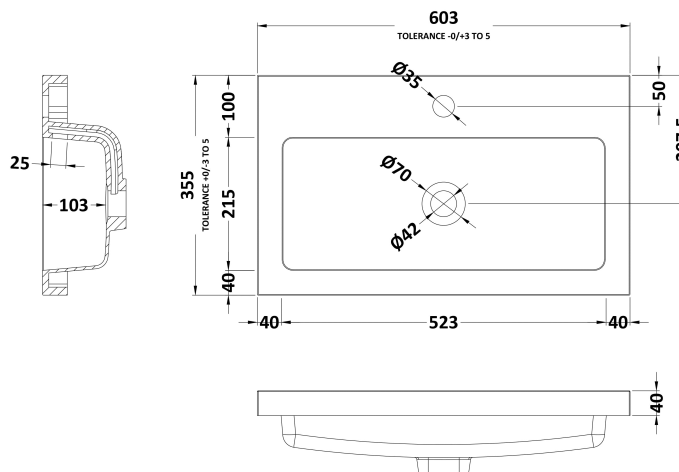

Packaging Dimensions

Height (mm):	835
Width (mm):	620
Depth (mm):	355
Gross Weight (kg):	19.5

Packaging Data

Box Colour:	Brown Cardboard Box
Box Qty:	1
Label Size:	100 x 50
Label Colour:	White Label
Label Qty:	2

Outer Box Dimensions (If Applicable)

Height (mm):	
Width (mm):	
Depth (mm):	
Gross Weight (kg):	
Barcode:	5056462660615

Product Details

Country of Origin:	United Kingdom
Fitting Instruction:	No
CE & UKCA:	N/A
FSC Certified Materials:	Yes
Colour:	Grey Vicenza Oak
Construction Method:	Cam & Wood Dowel
Construction Type:	Rigid
Cabinet Finish:	MFC Textured Woodgrain
Fascia Finish:	MFC Textured Woodgrain
Cabinet Thickness (mm):	18
Fascia Thickness (mm):	18
Drawer Included:	No
Drawer Type:	Not Applicable
No of Shelves:	1
Hinge Type:	95 Degree Clip-On Soft Close
Hinge Included:	Yes, Supplied
Adjustable Legs:	No, Not Required
Fixings Included:	Yes
Handle Style:	Contemporary
Waste Shroud:	No
Handle Included:	Yes, Supplied
Handle Type:	D-Shape

Sales Code: PMB313

Description: 600 Rear Tap Basin 1Th

Product Dimensions

Height (mm):	355
Width (mm):	603
Depth (mm):	135
Nett Weight (kg):	9.66

Packaging Dimensions

Height (mm):	410
Width (mm):	200
Depth (mm):	650
Gross Weight (kg):	9.66

Packaging Data

Box Colour:	Brown Cardboard Box - Printed
Box Qty:	1
Label Size:	100 x 50
Label Colour:	White Label
Label Qty:	2

Outer Box Dimensions (If Applicable)

Height (mm):	
Width (mm):	
Depth (mm):	
Gross Weight (kg):	
Barcode:	5055369071982