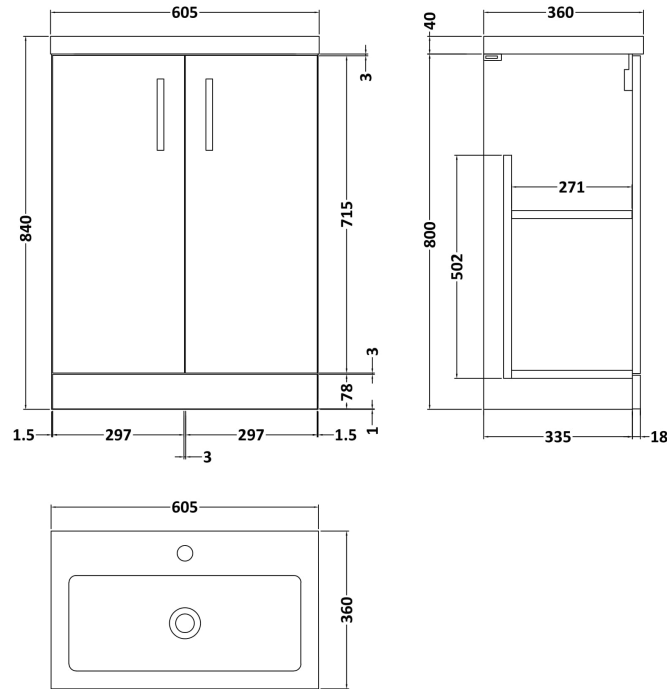

Sales Code: PAL123

Description: 600 Fs 2-Door Vanity & Polymarble Basin

Packaging Details

Barcode: 5056462679501

Sales Code: NVF2503C

Description: 600 Fs 2-Door Unit (335 Deep)

Product Dimensions

Height (mm):	800
Width (mm):	600
Depth (mm):	353
Nett Weight (kg):	19

Packaging Dimensions

Height (mm):	835
Width (mm):	620
Depth (mm):	355
Gross Weight (kg):	19.5

Packaging Data

Box Colour:	Brown Cardboard Box
Box Qty:	1
Label Size:	100 x 50
Label Colour:	White Label
Label Qty:	2

Outer Box Dimensions (If Applicable)

Height (mm):	
Width (mm):	
Depth (mm):	
Gross Weight (kg):	
Barcode:	5056462660615

Product Details

Country of Origin:	United Kingdom
Fitting Instruction:	No
CE & UKCA:	N/A
FSC Certified Materials:	Yes
Colour:	Grey Vicenza Oak
Construction Method:	Cam & Wood Dowel
Construction Type:	Rigid
Cabinet Finish:	MFC Textured Woodgrain
Fascia Finish:	MFC Textured Woodgrain
Cabinet Thickness (mm):	18
Fascia Thickness (mm):	18
Drawer Included:	No
Drawer Type:	Not Applicable
No of Shelves:	1
Hinge Type:	95 Degree Clip-On Soft Close
Hinge Included:	Yes, Supplied
Adjustable Legs:	No, Not Required
Fixings Included:	Yes
Handle Style:	Contemporary
Waste Shroud:	No
Handle Included:	Yes, Supplied
Handle Type:	D-Shape

Sales Code: PMB313

Description: 600 Rear Tap Basin 1Th

Product Dimensions

Height (mm):	355
Width (mm):	603
Depth (mm):	135
Nett Weight (kg):	9.66

Packaging Dimensions

Height (mm):	410
Width (mm):	200
Depth (mm):	650
Gross Weight (kg):	9.66