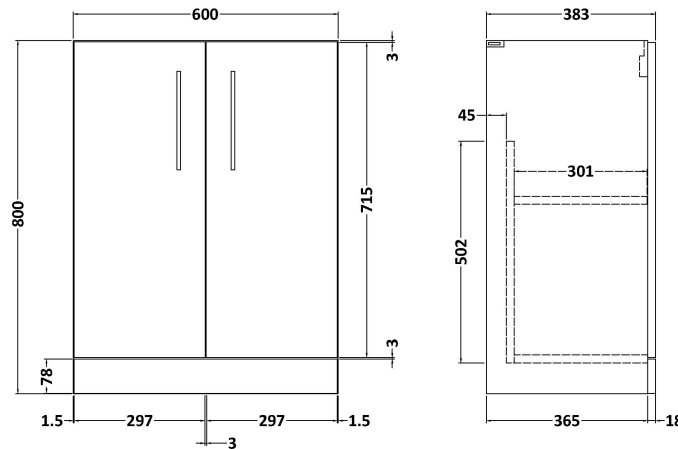

Sales Code: ARN2203A

Description: 600 Fs 2-Door Vanity & Basin 1

Packaging Details

Barcode: 5056678414934

Sales Code: NVF2203F

Description: 600 Fs 2-Door Unit (365 Deep)

Product Dimensions

Height (mm):	800
Width (mm):	600
Depth (mm):	383
Nett Weight (kg):	19.5

Packaging Dimensions

Height (mm):	835
Width (mm):	620
Depth (mm):	375
Gross Weight (kg):	20

Packaging Data

Box Colour:	Brown Cardboard Box - Printed
Box Qty:	0
Label Size:	0 x 0
Label Colour:	White Label
Label Qty:	2

Outer Box Dimensions (If Applicable)

Height (mm):	
Width (mm):	
Depth (mm):	
Gross Weight (kg):	
Barcode:	5056462697406

Product Details

Country of Origin:	China
Fitting Instruction:	No
CE & UKCA:	N/A
FSC Certified Materials:	Yes
Colour:	Satin Grey
Construction Method:	Cam & Wood Dowel
Construction Type:	Rigid
Cabinet Finish:	MFC Painted Matt
Fascia Finish:	Mdf Painted Matt
Cabinet Thickness (mm):	16
Fascia Thickness (mm):	18
Drawer Included:	No
Drawer Type:	Not Applicable
No of Shelves:	1
Hinge Type:	95 Degree Soft Close
Hinge Included:	Yes, Supplied
Adjustable Legs:	No, Not Required
Fixings Included:	Yes
Handle Style:	Contemporary
Waste Shroud:	No
Handle Included:	Yes, Supplied
Handle Type:	D-Shape

Sales Code: NVM013

Description: 600 Mid-Edged Basin 1 Th

Product Dimensions

Height (mm):	180
Width (mm):	610
Depth (mm):	390
Nett Weight (kg):	11

Packaging Dimensions

Height (mm):	200
Width (mm):	410
Depth (mm):	630
Gross Weight (kg):	11