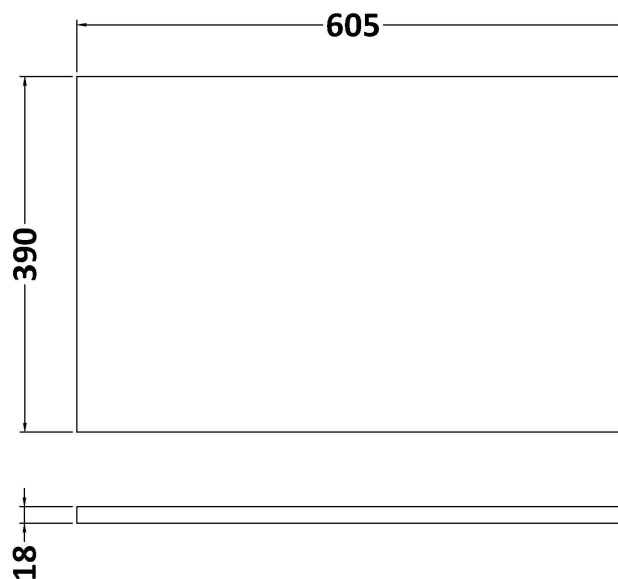

Sales Code: ARN2223W

Description: 600 Wh 2-Door Vanity & Worktop

Packaging Details

Barcode: 5056678415344

Sales Code: NVF2223

Description: 600 Wh 2-Door Unit (365 Deep)

Product Dimensions

Height (mm):	540
Width (mm):	600
Depth (mm):	383
Nett Weight (kg):	14.2

Packaging Dimensions

Height (mm):	560
Width (mm):	620
Depth (mm):	405
Gross Weight (kg):	14.7

Packaging Data

Box Colour:	Brown Cardboard Box - Printed
Box Qty:	0
Label Size:	0 x 0
Label Colour:	White Label
Label Qty:	2

Sales Code: MWT260

Description: 600 Worktop (605X390x18mm)

Product Dimensions

Height (mm):	18
Width (mm):	605
Depth (mm):	390
Nett Weight (kg):	2.5

Packaging Dimensions

Height (mm):	25
Width (mm):	625
Depth (mm):	410
Gross Weight (kg):	2.5

Packaging Data

Box Colour:	Brown Cardboard Box - Printed
Box Qty:	1
Label Size:	100 x 50
Label Colour:	Not Applicable
Label Qty:	0

Outer Box Dimensions (If Applicable)

Height (mm):	
Width (mm):	
Depth (mm):	
Gross Weight (kg):	
Barcode:	5056211899747