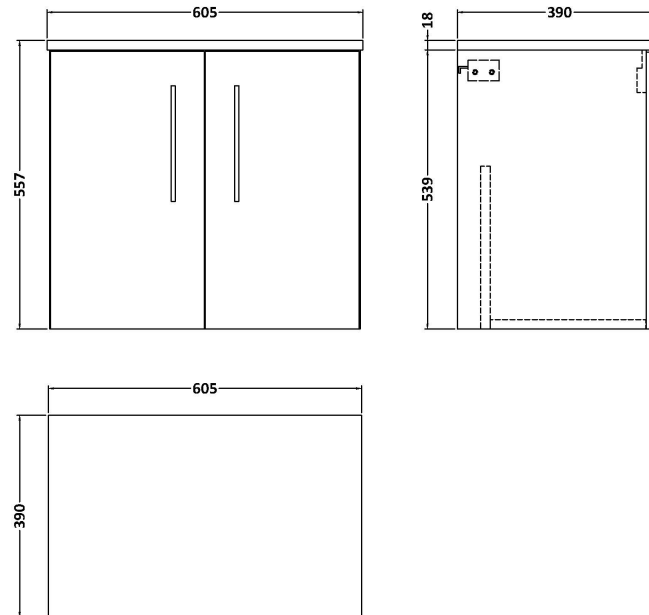

Sales Code: ARN2223W

Description: 600 Wh 2-Door Vanity & Worktop

Packaging Details

Barcode: 5056678415344

Sales Code: NVF2223

Description: 600 Wh 2-Door Unit (365 Deep)

Product Dimensions

Height (mm):	540
Width (mm):	600
Depth (mm):	383
Nett Weight (kg):	14.2

Packaging Dimensions

Height (mm):	560
Width (mm):	620
Depth (mm):	405
Gross Weight (kg):	14.7

Packaging Data

Box Colour:	Brown Cardboard Box - Printed
Box Qty:	0
Label Size:	0 x 0
Label Colour:	White Label
Label Qty:	2

Sales Code: MWT260

Description: 600 Worktop (605X390x18mm)

Product Dimensions

Height (mm):	18
Width (mm):	605
Depth (mm):	390
Nett Weight (kg):	2.5

Packaging Dimensions

Height (mm):	25
Width (mm):	625
Depth (mm):	410
Gross Weight (kg):	2.5

Packaging Data

Box Colour:	Brown Cardboard Box - Printed
Box Qty:	1
Label Size:	100 x 50
Label Colour:	Not Applicable
Label Qty:	0

Outer Box Dimensions (If Applicable)

Height (mm):	
Width (mm):	
Depth (mm):	
Gross Weight (kg):	
Barcode:	5056211899747