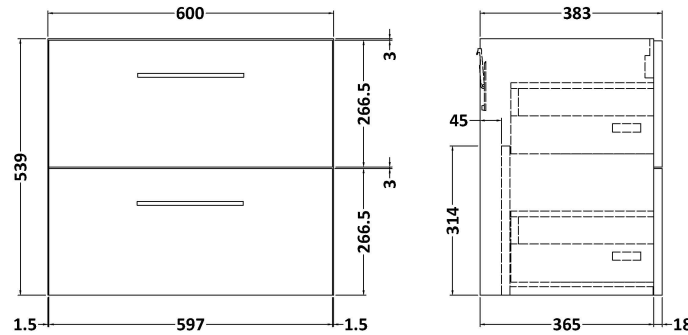

Sales Code: ARN1424A

Description: 600 Wh 2-Drawer Vanity & Basin 1

Packaging Details

Barcode: 5056678414620

Sales Code: NVF1424

Description: 600 Wh 2-Drawer Unit (365 Deep)

Product Dimensions

Height (mm):	540
Width (mm):	600
Depth (mm):	383
Nett Weight (kg):	21.5

Packaging Dimensions

Height (mm):	560
Width (mm):	620
Depth (mm):	405
Gross Weight (kg):	22

Packaging Data

Box Colour:	Brown Cardboard Box - Printed
Box Qty:	0
Label Size:	0 x 0
Label Colour:	White Label
Label Qty:	2

Sales Code: NVM013

Description: 600 Mid-Edged Basin 1 Th

Product Dimensions

Height (mm):	180
Width (mm):	610
Depth (mm):	390
Nett Weight (kg):	11

Packaging Dimensions

Height (mm):	200
Width (mm):	410
Depth (mm):	630
Gross Weight (kg):	11

Packaging Data

Box Colour:	Brown Cardboard Box - Printed
Box Qty:	1
Label Size:	100 x 50
Label Colour:	White Label
Label Qty:	2

Outer Box Dimensions (If Applicable)

Height (mm):	
Width (mm):	
Depth (mm):	
Gross Weight (kg):	
Barcode:	5055369043415