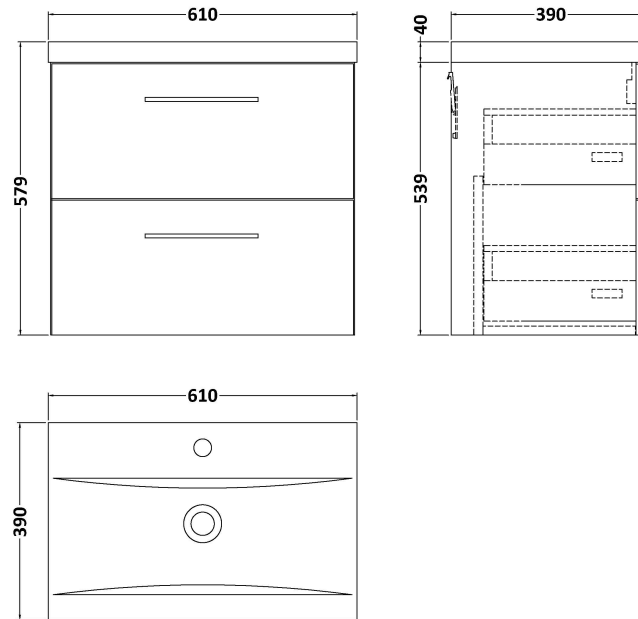

Sales Code: ARN1424A

Description: 600 Wh 2-Drawer Vanity & Basin 1

Packaging Details

Barcode: 5056678414620

Sales Code: NVF1424

Description: 600 Wh 2-Drawer Unit (365 Deep)

Product Dimensions

Height (mm):	540
Width (mm):	600
Depth (mm):	383
Nett Weight (kg):	21.5

Packaging Dimensions

Height (mm):	560
Width (mm):	620
Depth (mm):	405
Gross Weight (kg):	22

Packaging Data

Box Colour:	Brown Cardboard Box - Printed
Box Qty:	0
Label Size:	0 x 0
Label Colour:	White Label
Label Qty:	2

Sales Code: NVM013

Description: 600 Mid-Edged Basin 1 Th

Product Dimensions

Height (mm):	180
Width (mm):	610
Depth (mm):	390
Nett Weight (kg):	11

Packaging Dimensions

Height (mm):	200
Width (mm):	410
Depth (mm):	630
Gross Weight (kg):	11

Packaging Data

Box Colour:	Brown Cardboard Box - Printed
Box Qty:	1
Label Size:	100 x 50
Label Colour:	White Label
Label Qty:	2

Outer Box Dimensions (If Applicable)

Height (mm):	
Width (mm):	
Depth (mm):	
Gross Weight (kg):	
Barcode:	5055369043415