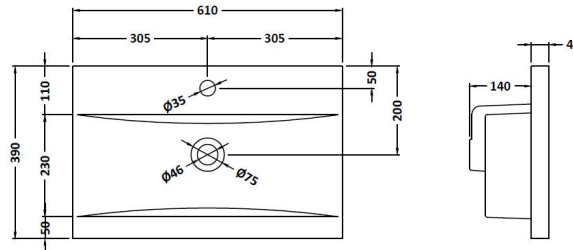

Packaging Dimensions

Height (mm):	560
Width (mm):	620
Depth (mm):	405
Gross Weight (kg):	22

Packaging Data

Box Colour:	Brown Cardboard Box - Printed
Box Qty:	0
Label Size:	0 x 0
Label Colour:	White Label
Label Qty:	2

Outer Box Dimensions (If Applicable)

Height (mm):	
Width (mm):	
Depth (mm):	
Gross Weight (kg):	
Barcode:	5056678402757

Product Details

Country of Origin:	China
Fitting Instruction:	No
CE & UKCA:	N/A
FSC Certified Materials:	Yes
Colour:	Satin Anthracite
Construction Method:	Cam & Wood Dowel
Construction Type:	Rigid
Cabinet Finish:	MFC Painted Matt
Fascia Finish:	Mdf Painted Matt
Cabinet Thickness (mm):	16
Fascia Thickness (mm):	18
Drawer Included:	Yes
Drawer Type:	80mm High Metal S/C Inc Galler
No of Shelves:	0
Hinge Type:	Not Applicable
Hinge Included:	Not Applicable
Adjustable Legs:	No, Not Required
Fixings Included:	Yes
Handle Style:	Contemporary
Waste Shroud:	Yes
Handle Included:	Yes, Supplied
Handle Type:	D-Shape

Sales Code: NVM013

Description: 600 Mid-Edged Basin 1 Th

Product Dimensions

Height (mm):	180
Width (mm):	610
Depth (mm):	390
Nett Weight (kg):	11

Packaging Dimensions

Height (mm):	200
Width (mm):	410
Depth (mm):	630
Gross Weight (kg):	11

Packaging Data

Box Colour:	Brown Cardboard Box - Printed
Box Qty:	1
Label Size:	100 x 50
Label Colour:	White Label
Label Qty:	2

Outer Box Dimensions (If Applicable)

Height (mm):	
Width (mm):	
Depth (mm):	
Gross Weight (kg):	
Barcode:	5055369043415