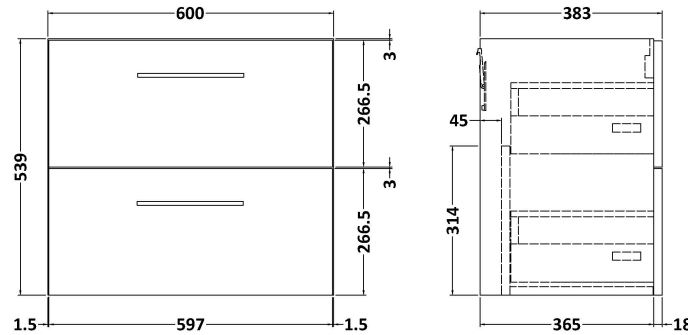

### Product Dimensions

Height (mm):	540
Width (mm):	600
Depth (mm):	383
Nett Weight (kg):	21.5

### Packaging Dimensions

Height (mm):	560
Width (mm):	620
Depth (mm):	405
Gross Weight (kg):	22

### Product Dimensions

Height (mm):	180
Width (mm):	610
Depth (mm):	390
Nett Weight (kg):	11

### Packaging Dimensions

Height (mm):	200
Width (mm):	410
Depth (mm):	630
Gross Weight (kg):	11