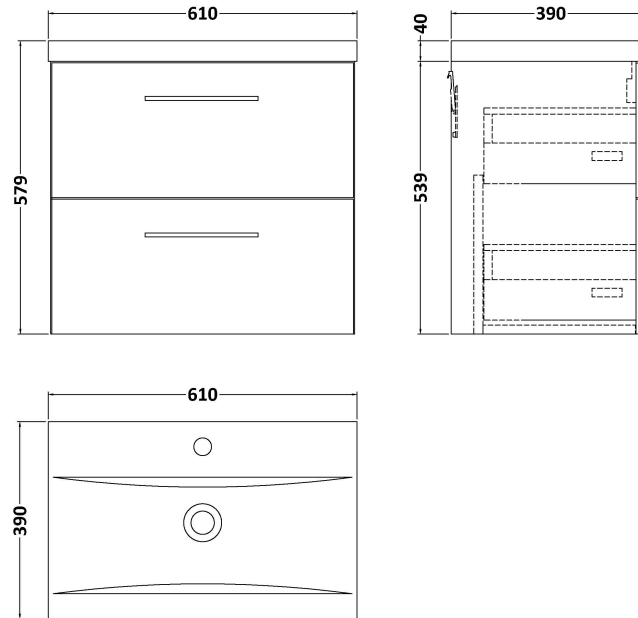

Sales Code: ARN2224A

Description: 600 Wh 2-Drawer Vanity & Basin 1

Packaging Details

Barcode: 5056678415412