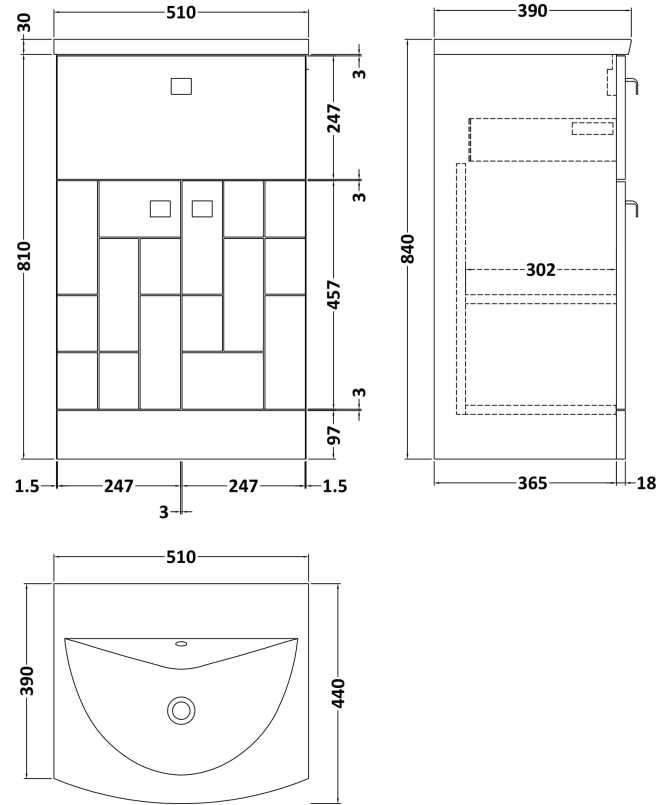

Sales Code: BLO204G

Description: 500 F/S 2-Door/Drawer Unit & Basin 4

Packaging Details

Barcode: 5056462621593