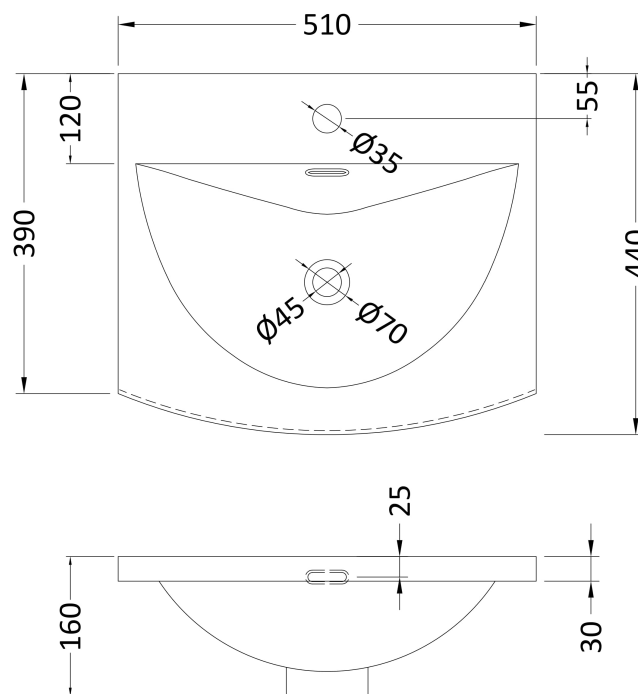

### Product Dimensions

Height (mm):	160
Width (mm):	510
Depth (mm):	440
Nett Weight (kg):	9

### Packaging Dimensions

Height (mm):	190
Width (mm):	530
Depth (mm):	415
Gross Weight (kg):	9.5

### Product Dimensions

Height (mm):	810
Width (mm):	500
Depth (mm):	383
Nett Weight (kg):	22

### Packaging Dimensions

Height (mm):	830
Width (mm):	520
Depth (mm):	405
Gross Weight (kg):	22.5