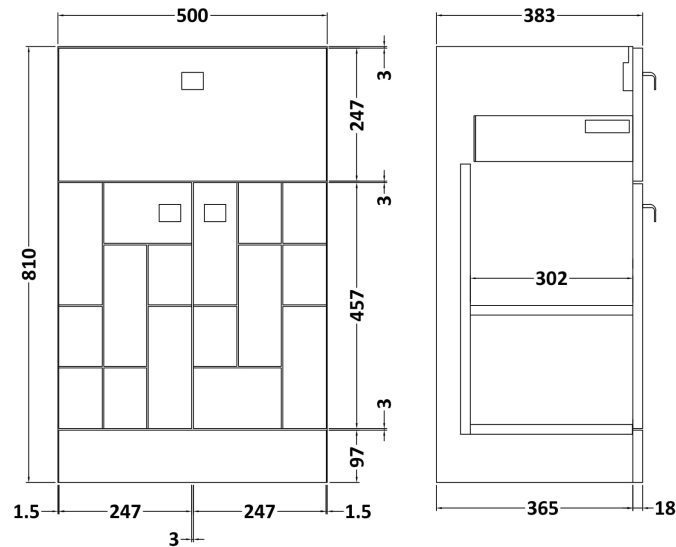

### Product Dimensions

Height (mm):	160
Width (mm):	510
Depth (mm):	440
Nett Weight (kg):	9

### Packaging Dimensions

Height (mm):	190
Width (mm):	530
Depth (mm):	415
Gross Weight (kg):	9.5

### Outer Box Dimensions (If Applicable)

Height (mm):	
Width (mm):	
Depth (mm):	
Gross Weight (kg):	
Barcode:	5056462620985

### Product Dimensions

Height (mm):	810
Width (mm):	500
Depth (mm):	383
Nett Weight (kg):	22