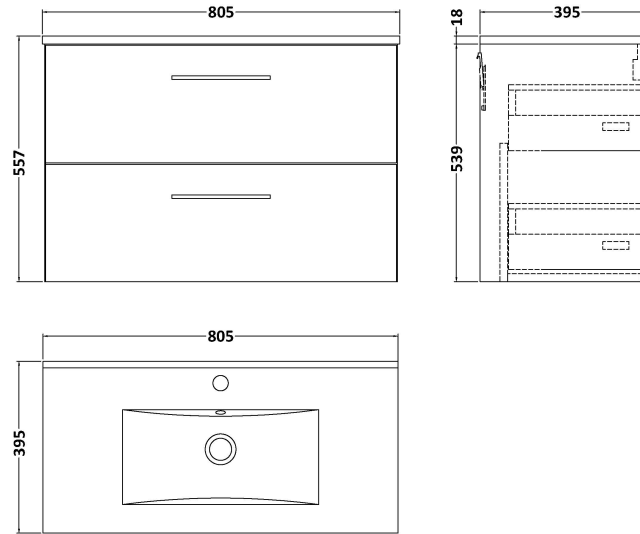

Sales Code: ARN2226B

Description: 800 Wh 2-Drawer Vanity & Basin 2

Packaging Details

Barcode: 5056678415610

Sales Code: NVF2226

Description: 800 Wh 2-Drawer Unit (365 Deep)

Product Dimensions

Height (mm):	540
Width (mm):	800
Depth (mm):	383
Nett Weight (kg):	33.5

Packaging Dimensions

Height (mm):	560
Width (mm):	820
Depth (mm):	405
Gross Weight (kg):	34

Packaging Data

Box Colour:	Brown Cardboard Box - Printed
Box Qty:	0
Label Size:	0 x 0
Label Colour:	White Label
Label Qty:	2

Outer Box Dimensions (If Applicable)

Height (mm):	
Width (mm):	
Depth (mm):	
Gross Weight (kg):	
Barcode:	5056678406052

Product Details

Country of Origin:	China
Fitting Instruction:	No
CE & UKCA:	N/A
FSC Certified Materials:	Yes
Colour:	Satin Grey
Construction Method:	Cam & Wood Dowel
Construction Type:	Rigid
Cabinet Finish:	MFC Painted Matt
Fascia Finish:	Mdf Painted Matt
Cabinet Thickness (mm):	16
Fascia Thickness (mm):	18
Drawer Included:	Yes
Drawer Type:	80mm High Metal S/C Inc Galler
No of Shelves:	0
Hinge Type:	Not Applicable
Hinge Included:	Not Applicable
Adjustable Legs:	No, Not Required
Fixings Included:	Yes
Handle Style:	Contemporary
Waste Shroud:	Yes
Handle Included:	Yes, Supplied
Handle Type:	D-Shape

Sales Code: NVM005

Description: Minimalist Basin 800mm

Product Dimensions

Height (mm):	170
Width (mm):	800
Depth (mm):	390
Nett Weight (kg):	16.9

Packaging Dimensions

Height (mm):	400
Width (mm):	820
Depth (mm):	200
Gross Weight (kg):	16.9