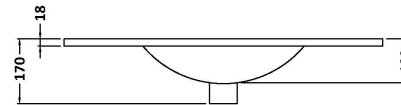

Packaging Dimensions

Height (mm):	560
Width (mm):	820
Depth (mm):	405
Gross Weight (kg):	34

Packaging Data

Box Colour:	Brown Cardboard Box - Printed
Box Qty:	0
Label Size:	0 x 0
Label Colour:	White Label
Label Qty:	2

Outer Box Dimensions (If Applicable)

Height (mm):	
Width (mm):	
Depth (mm):	
Gross Weight (kg):	
Barcode:	5056678406052

Product Details

Country of Origin:	China
Fitting Instruction:	No
CE & UKCA:	N/A
FSC Certified Materials:	Yes
Colour:	Satin Grey
Construction Method:	Cam & Wood Dowel
Construction Type:	Rigid
Cabinet Finish:	MFC Painted Matt
Fascia Finish:	Mdf Painted Matt
Cabinet Thickness (mm):	16
Fascia Thickness (mm):	18
Drawer Included:	Yes
Drawer Type:	80mm High Metal S/C Inc Galler
No of Shelves:	0
Hinge Type:	Not Applicable
Hinge Included:	Not Applicable
Adjustable Legs:	No, Not Required
Fixings Included:	Yes
Handle Style:	Contemporary
Waste Shroud:	Yes
Handle Included:	Yes, Supplied
Handle Type:	D-Shape

Sales Code: NVM005

Description: Minimalist Basin 800mm

Product Dimensions

Height (mm):	170
Width (mm):	800
Depth (mm):	390
Nett Weight (kg):	16.9

Packaging Dimensions

Height (mm):	400
Width (mm):	820
Depth (mm):	200
Gross Weight (kg):	16.9

Packaging Data

Box Colour:	Brown Cardboard Box - Printed
Box Qty:	1
Label Size:	100 x 50
Label Colour:	White Label
Label Qty:	2

Outer Box Dimensions (If Applicable)

Height (mm):	
Width (mm):	
Depth (mm):	
Gross Weight (kg):	
Barcode:	5055146194675