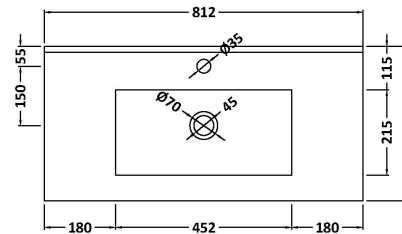

Packaging Dimensions

Height (mm):	560
Width (mm):	820
Depth (mm):	405
Gross Weight (kg):	34

Packaging Data

Box Colour:	Brown Cardboard Box - Printed
Box Qty:	0
Label Size:	0 x 0
Label Colour:	White Label
Label Qty:	2

Outer Box Dimensions (If Applicable)

Height (mm):	
Width (mm):	
Depth (mm):	
Gross Weight (kg):	
Barcode:	5056678406052

Product Details

Country of Origin:	China
Fitting Instruction:	No
CE & UKCA:	N/A
FSC Certified Materials:	Yes
Colour:	Satin Grey
Construction Method:	Cam & Wood Dowel
Construction Type:	Rigid
Cabinet Finish:	MFC Painted Matt
Fascia Finish:	Mdf Painted Matt
Cabinet Thickness (mm):	16
Fascia Thickness (mm):	18
Drawer Included:	Yes
Drawer Type:	80mm High Metal S/C Inc Galler
No of Shelves:	0
Hinge Type:	Not Applicable
Hinge Included:	Not Applicable
Adjustable Legs:	No, Not Required
Fixings Included:	Yes
Handle Style:	Contemporary
Waste Shroud:	Yes
Handle Included:	Yes, Supplied
Handle Type:	D-Shape

Sales Code: NVM005

Description: Minimalist Basin 800mm

Product Dimensions

Height (mm):	170
Width (mm):	800
Depth (mm):	390
Nett Weight (kg):	16.9

Packaging Dimensions

Height (mm):	400
Width (mm):	820
Depth (mm):	200
Gross Weight (kg):	16.9

Packaging Data

Box Colour:	Brown Cardboard Box - Printed
Box Qty:	1
Label Size:	100 x 50
Label Colour:	White Label
Label Qty:	2

Outer Box Dimensions (If Applicable)

Height (mm):	
Width (mm):	
Depth (mm):	
Gross Weight (kg):	
Barcode:	5055146194675