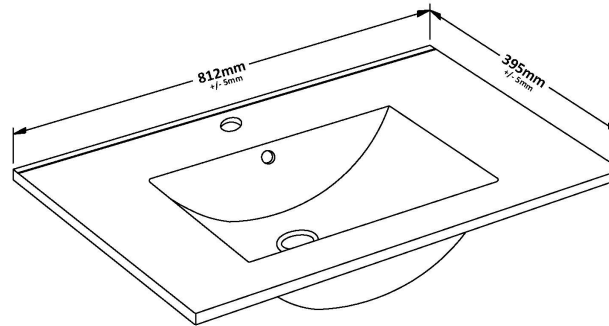

Packaging Dimensions

Height (mm):	560
Width (mm):	820
Depth (mm):	405
Gross Weight (kg):	34

Packaging Data

Box Colour:	Brown Cardboard Box - Printed
Box Qty:	0
Label Size:	0 x 0
Label Colour:	White Label
Label Qty:	2

Outer Box Dimensions (If Applicable)

Height (mm):	
Width (mm):	
Depth (mm):	
Gross Weight (kg):	
Barcode:	5056678406052

Product Details

Country of Origin:	China
Fitting Instruction:	No
CE & UKCA:	N/A
FSC Certified Materials:	Yes
Colour:	Satin Grey
Construction Method:	Cam & Wood Dowel
Construction Type:	Rigid
Cabinet Finish:	MFC Painted Matt
Fascia Finish:	Mdf Painted Matt
Cabinet Thickness (mm):	16
Fascia Thickness (mm):	18
Drawer Included:	Yes
Drawer Type:	80mm High Metal S/C Inc Galler
No of Shelves:	0
Hinge Type:	Not Applicable
Hinge Included:	Not Applicable
Adjustable Legs:	No, Not Required
Fixings Included:	Yes
Handle Style:	Contemporary
Waste Shroud:	Yes
Handle Included:	Yes, Supplied
Handle Type:	D-Shape

Sales Code: NVM005

Description: Minimalist Basin 800mm

Product Dimensions

Height (mm):	170
Width (mm):	800
Depth (mm):	390
Nett Weight (kg):	16.9

Packaging Dimensions

Height (mm):	400
Width (mm):	820
Depth (mm):	200
Gross Weight (kg):	16.9

Packaging Data

Box Colour:	Brown Cardboard Box - Printed
Box Qty:	1
Label Size:	100 x 50
Label Colour:	White Label
Label Qty:	2

Outer Box Dimensions (If Applicable)

Height (mm):	
Width (mm):	
Depth (mm):	
Gross Weight (kg):	
Barcode:	5055146194675