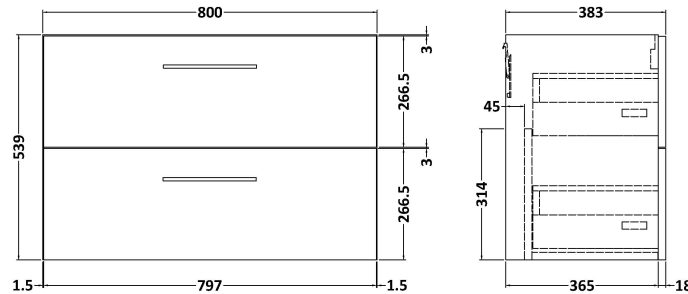

Sales Code: ARN2226B

Description: 800 Wh 2-Drawer Vanity & Basin 2

Packaging Details

Barcode: 5056678415610

Sales Code: NVF2226

Description: 800 Wh 2-Drawer Unit (365 Deep)

Product Dimensions

Height (mm):	540
Width (mm):	800
Depth (mm):	383
Nett Weight (kg):	33.5

Packaging Dimensions

Height (mm):	560
Width (mm):	820
Depth (mm):	405
Gross Weight (kg):	34

Packaging Data

Box Colour:	Brown Cardboard Box - Printed
Box Qty:	0
Label Size:	0 x 0
Label Colour:	White Label
Label Qty:	2

Sales Code: NVM005

Description: Minimalist Basin 800mm

Product Dimensions

Height (mm):	170
Width (mm):	800
Depth (mm):	390
Nett Weight (kg):	16.9

Packaging Dimensions

Height (mm):	400
Width (mm):	820
Depth (mm):	200
Gross Weight (kg):	16.9

Packaging Data

Box Colour:	Brown Cardboard Box - Printed
Box Qty:	1
Label Size:	100 x 50
Label Colour:	White Label
Label Qty:	2

Outer Box Dimensions (If Applicable)

Height (mm):	
Width (mm):	
Depth (mm):	
Gross Weight (kg):	
Barcode:	5055146194675