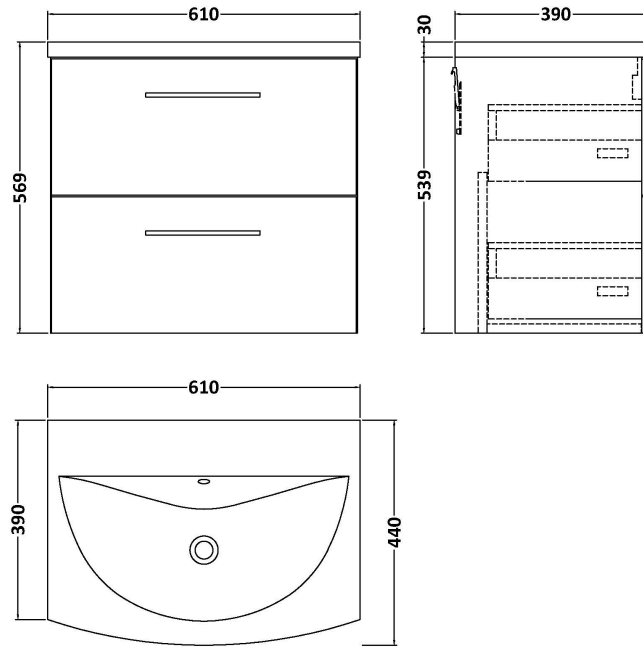

Sales Code: ARN1424G

Description: 600 Wh 2-Drawer Vanity & Basin 4

Packaging Details

Barcode: 5056678414651

Sales Code: NVF1424

Description: 600 Wh 2-Drawer Unit (365 Deep)

Product Dimensions

Height (mm):	540
Width (mm):	600
Depth (mm):	383
Nett Weight (kg):	21.5

Packaging Dimensions

Height (mm):	560
Width (mm):	620
Depth (mm):	405
Gross Weight (kg):	22

Packaging Data

Box Colour:	Brown Cardboard Box - Printed
Box Qty:	0
Label Size:	0 x 0
Label Colour:	White Label
Label Qty:	2

Sales Code: NVM043

Description: 600 Curved Basin 1Th

Product Dimensions

Height (mm):	160
Width (mm):	610
Depth (mm):	440
Nett Weight (kg):	11

Packaging Dimensions

Height (mm):	190
Width (mm):	630
Depth (mm):	415
Gross Weight (kg):	11.5

Packaging Data

Box Colour:	Brown Cardboard Box - Printed
Box Qty:	1
Label Size:	100 x 50
Label Colour:	White Label
Label Qty:	2

Outer Box Dimensions (If Applicable)

Height (mm):	
Width (mm):	
Depth (mm):	
Gross Weight (kg):	
Barcode:	5056462620961