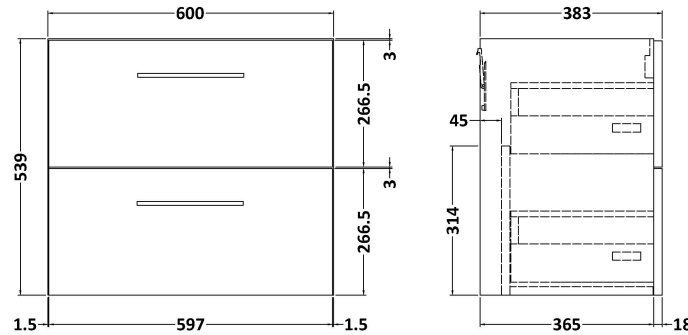

Sales Code: ARN1424G

Description: 600 Wh 2-Drawer Vanity & Basin 4

Packaging Details

Barcode: 5056678414651

Sales Code: NVF1424

Description: 600 Wh 2-Drawer Unit (365 Deep)

Product Dimensions

Height (mm):	540
Width (mm):	600
Depth (mm):	383
Nett Weight (kg):	21.5

Packaging Dimensions

Height (mm):	560
Width (mm):	620
Depth (mm):	405
Gross Weight (kg):	22

Packaging Data

Box Colour:	Brown Cardboard Box - Printed
Box Qty:	0
Label Size:	0 x 0
Label Colour:	White Label
Label Qty:	2

Sales Code: NVM043

Description: 600 Curved Basin 1Th

Product Dimensions

Height (mm):	160
Width (mm):	610
Depth (mm):	440
Nett Weight (kg):	11

Packaging Dimensions

Height (mm):	190
Width (mm):	630
Depth (mm):	415
Gross Weight (kg):	11.5

Packaging Data

Box Colour:	Brown Cardboard Box - Printed
Box Qty:	1
Label Size:	100 x 50
Label Colour:	White Label
Label Qty:	2

Outer Box Dimensions (If Applicable)

Height (mm):	
Width (mm):	
Depth (mm):	
Gross Weight (kg):	
Barcode:	5056462620961