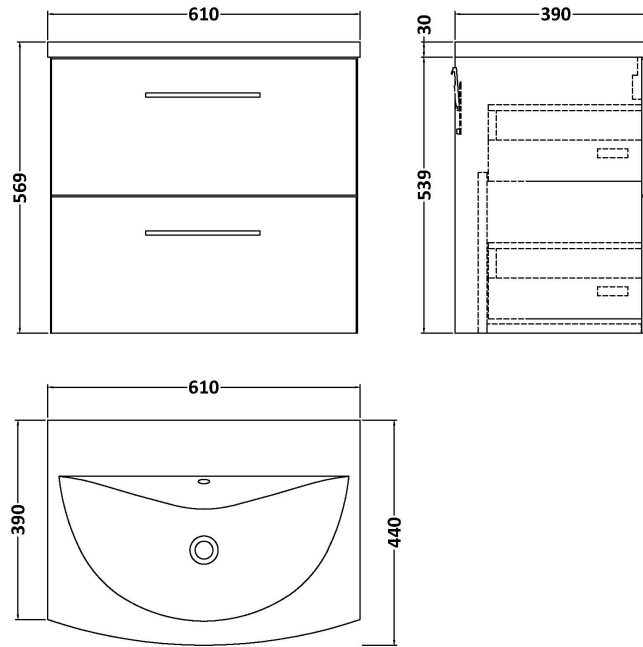

Sales Code: ARN2224G

Description: 600 Wh 2-Drawer Vanity & Basin 4

Packaging Details

Barcode: 5056678415443

Sales Code: NVF2224

Description: 600 Wh 2-Drawer Unit (365 Deep)

Product Dimensions

Height (mm):	540
Width (mm):	600
Depth (mm):	383
Nett Weight (kg):	21.5

Packaging Dimensions

Height (mm):	560
Width (mm):	620
Depth (mm):	405
Gross Weight (kg):	22

Packaging Data

Box Colour:	Brown Cardboard Box - Printed
Box Qty:	0
Label Size:	0 x 0
Label Colour:	White Label
Label Qty:	2

Sales Code: NVM043

Description: 600 Curved Basin 1Th

Product Dimensions

Height (mm):	160
Width (mm):	610
Depth (mm):	440
Nett Weight (kg):	11

Packaging Dimensions

Height (mm):	190
Width (mm):	630
Depth (mm):	415
Gross Weight (kg):	11.5

Packaging Data

Box Colour:	Brown Cardboard Box - Printed
Box Qty:	1
Label Size:	100 x 50
Label Colour:	White Label
Label Qty:	2

Outer Box Dimensions (If Applicable)

Height (mm):	
Width (mm):	
Depth (mm):	
Gross Weight (kg):	
Barcode:	5056462620961