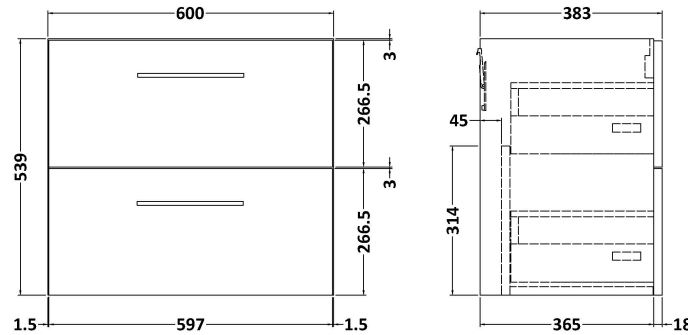

Sales Code: ARN2224G

Description: 600 Wh 2-Drawer Vanity & Basin 4

Packaging Details

Barcode: 5056678415443

Sales Code: NVF2224

Description: 600 Wh 2-Drawer Unit (365 Deep)

Product Dimensions

Height (mm):	540
Width (mm):	600
Depth (mm):	383
Nett Weight (kg):	21.5

Packaging Dimensions

Height (mm):	560
Width (mm):	620
Depth (mm):	405
Gross Weight (kg):	22

Packaging Data

Box Colour:	Brown Cardboard Box - Printed
Box Qty:	0
Label Size:	0 x 0
Label Colour:	White Label
Label Qty:	2

Sales Code: NVM043

Description: 600 Curved Basin 1Th

Product Dimensions

Height (mm):	160
Width (mm):	610
Depth (mm):	440
Nett Weight (kg):	11

Packaging Dimensions

Height (mm):	190
Width (mm):	630
Depth (mm):	415
Gross Weight (kg):	11.5

Packaging Data

Box Colour:	Brown Cardboard Box - Printed
Box Qty:	1
Label Size:	100 x 50
Label Colour:	White Label
Label Qty:	2

Outer Box Dimensions (If Applicable)

Height (mm):	
Width (mm):	
Depth (mm):	
Gross Weight (kg):	
Barcode:	5056462620961