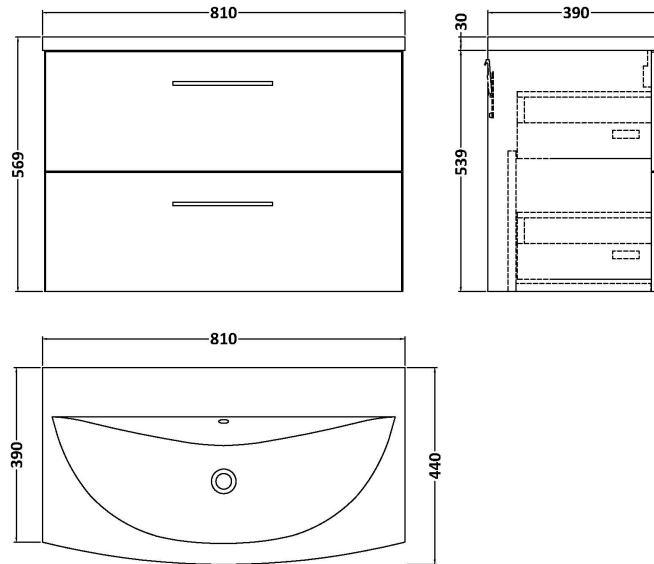

Sales Code: ARN1426G

Description: 800 Wh 2-Drawer Vanity & Basin 4

Packaging Details

Barcode: 5056678414842

Sales Code: NVF1426

Description: 800 Wh 2-Drawer Unit (365 Deep)

Product Dimensions

Height (mm):	540
Width (mm):	800
Depth (mm):	383
Nett Weight (kg):	33.5

Packaging Dimensions

Height (mm):	560
Width (mm):	820
Depth (mm):	405
Gross Weight (kg):	34

Packaging Data

Box Colour:	Brown Cardboard Box - Printed
Box Qty:	0
Label Size:	0 x 0
Label Colour:	White Label
Label Qty:	2

Sales Code: NVM045

Description: 800 Curved Basin 1Th

Product Dimensions

Height (mm):	160
Width (mm):	810
Depth (mm):	440
Nett Weight (kg):	15

Packaging Dimensions

Height (mm):	190
Width (mm):	830
Depth (mm):	415
Gross Weight (kg):	15.5

Packaging Data

Box Colour:	Brown Cardboard Box
Box Qty:	1
Label Size:	100 x 50
Label Colour:	White Label
Label Qty:	2

Outer Box Dimensions (If Applicable)

Height (mm):	
Width (mm):	
Depth (mm):	
Gross Weight (kg):	
Barcode:	5056462620978