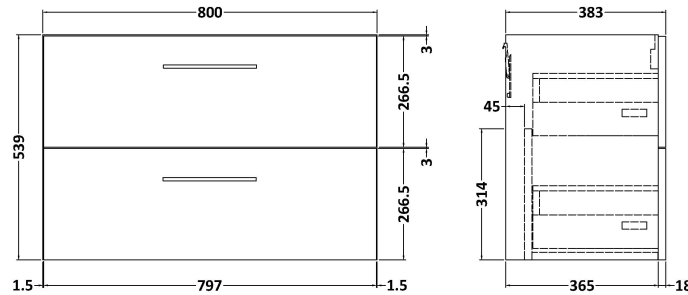

Sales Code: ARN1426G

Description: 800 Wh 2-Drawer Vanity & Basin 4

Packaging Details

Barcode: 5056678414842

Sales Code: NVF1426

Description: 800 Wh 2-Drawer Unit (365 Deep)

Product Dimensions

Height (mm):	540
Width (mm):	800
Depth (mm):	383
Nett Weight (kg):	33.5

Packaging Dimensions

Height (mm):	560
Width (mm):	820
Depth (mm):	405
Gross Weight (kg):	34

Packaging Data

Box Colour:	Brown Cardboard Box - Printed
Box Qty:	0
Label Size:	0 x 0
Label Colour:	White Label
Label Qty:	2

Sales Code: NVM045

Description: 800 Curved Basin 1Th

Product Dimensions

Height (mm):	160
Width (mm):	810
Depth (mm):	440
Nett Weight (kg):	15

Packaging Dimensions

Height (mm):	190
Width (mm):	830
Depth (mm):	415
Gross Weight (kg):	15.5

Packaging Data

Box Colour:	Brown Cardboard Box
Box Qty:	1
Label Size:	100 x 50
Label Colour:	White Label
Label Qty:	2

Outer Box Dimensions (If Applicable)

Height (mm):	
Width (mm):	
Depth (mm):	
Gross Weight (kg):	
Barcode:	5056462620978