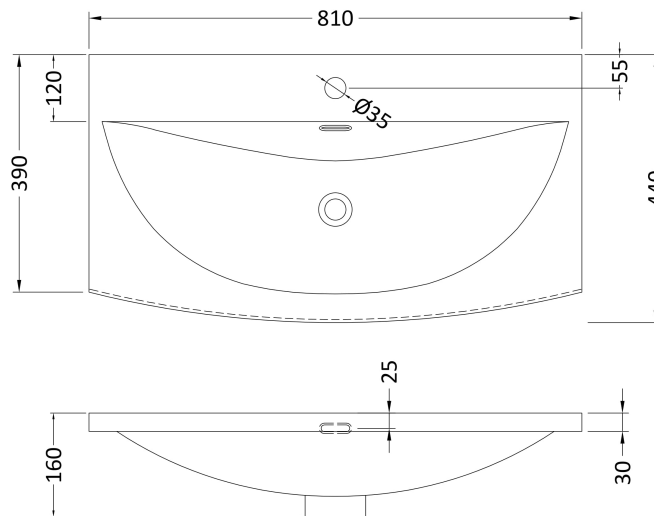

Packaging Dimensions

Height (mm):	560
Width (mm):	820
Depth (mm):	405
Gross Weight (kg):	34

Packaging Data

Box Colour:	Brown Cardboard Box - Printed
Box Qty:	0
Label Size:	0 x 0
Label Colour:	White Label
Label Qty:	2

Outer Box Dimensions (If Applicable)

Height (mm):	
Width (mm):	
Depth (mm):	
Gross Weight (kg):	
Barcode:	5056678402795

Product Details

Country of Origin:	China
Fitting Instruction:	No
CE & UKCA:	N/A
FSC Certified Materials:	Yes
Colour:	Satin Anthracite
Construction Method:	Cam & Wood Dowel
Construction Type:	Rigid
Cabinet Finish:	MFC Painted Matt
Fascia Finish:	Mdf Painted Matt
Cabinet Thickness (mm):	16
Fascia Thickness (mm):	18
Drawer Included:	Yes
Drawer Type:	80mm High Metal S/C Inc Galler
No of Shelves:	0
Hinge Type:	Not Applicable
Hinge Included:	Not Applicable
Adjustable Legs:	No, Not Required
Fixings Included:	Yes
Handle Style:	Contemporary
Waste Shroud:	Yes
Handle Included:	Yes, Supplied
Handle Type:	D-Shape

Sales Code: NVM045

Description: 800 Curved Basin 1Th

Product Dimensions

Height (mm):	160
Width (mm):	810
Depth (mm):	440
Nett Weight (kg):	15

Packaging Dimensions

Height (mm):	190
Width (mm):	830
Depth (mm):	415
Gross Weight (kg):	15.5

Packaging Data

Box Colour:	Brown Cardboard Box
Box Qty:	1
Label Size:	100 x 50
Label Colour:	White Label
Label Qty:	2

Outer Box Dimensions (If Applicable)

Height (mm):	
Width (mm):	
Depth (mm):	
Gross Weight (kg):	
Barcode:	5056462620978