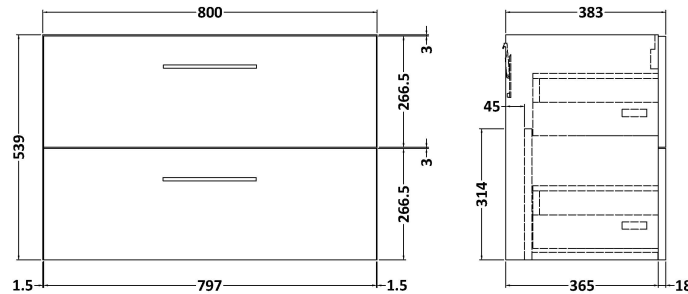

Sales Code: ARN2226G

Description: 800 Wh 2-Drawer Vanity & Basin 4

Packaging Details

Barcode: 5056678415634

Sales Code: NVF2226

Description: 800 Wh 2-Drawer Unit (365 Deep)

Product Dimensions

Height (mm):	540
Width (mm):	800
Depth (mm):	383
Nett Weight (kg):	33.5

Packaging Dimensions

Height (mm):	560
Width (mm):	820
Depth (mm):	405
Gross Weight (kg):	34

Packaging Data

Box Colour:	Brown Cardboard Box - Printed
Box Qty:	0
Label Size:	0 x 0
Label Colour:	White Label
Label Qty:	2

Sales Code: NVM045

Description: 800 Curved Basin 1Th

Product Dimensions

Height (mm):	160
Width (mm):	810
Depth (mm):	440
Nett Weight (kg):	15

Packaging Dimensions

Height (mm):	190
Width (mm):	830
Depth (mm):	415
Gross Weight (kg):	15.5

Packaging Data

Box Colour:	Brown Cardboard Box
Box Qty:	1
Label Size:	100 x 50
Label Colour:	White Label
Label Qty:	2

Outer Box Dimensions (If Applicable)

Height (mm):	
Width (mm):	
Depth (mm):	
Gross Weight (kg):	
Barcode:	5056462620978