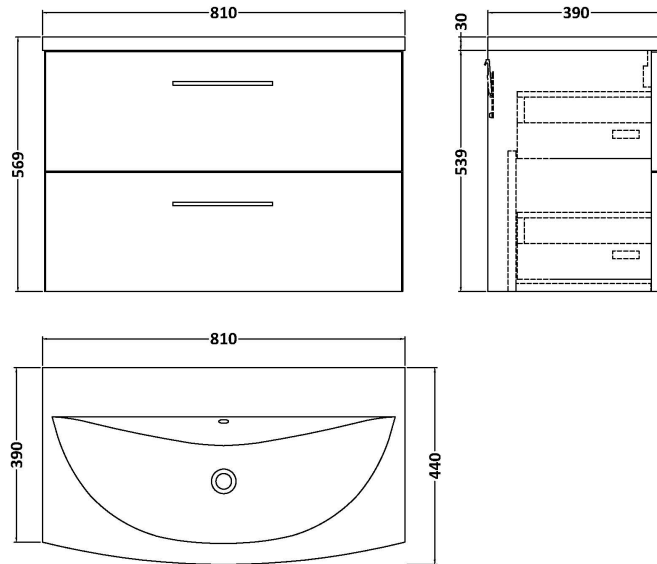

Sales Code: ARN2226G

Description: 800 Wh 2-Drawer Vanity & Basin 4

Packaging Details

Barcode: 5056678415634

Sales Code: NVF2226

Description: 800 Wh 2-Drawer Unit (365 Deep)

Product Dimensions

Height (mm):	540
Width (mm):	800
Depth (mm):	383
Nett Weight (kg):	33.5

Packaging Dimensions

Height (mm):	560
Width (mm):	820
Depth (mm):	405
Gross Weight (kg):	34

Packaging Data

Box Colour:	Brown Cardboard Box - Printed
Box Qty:	0
Label Size:	0 x 0
Label Colour:	White Label
Label Qty:	2

Sales Code: NVM045

Description: 800 Curved Basin 1Th

Product Dimensions

Height (mm):	160
Width (mm):	810
Depth (mm):	440
Nett Weight (kg):	15

Packaging Dimensions

Height (mm):	190
Width (mm):	830
Depth (mm):	415
Gross Weight (kg):	15.5

Packaging Data

Box Colour:	Brown Cardboard Box
Box Qty:	1
Label Size:	100 x 50
Label Colour:	White Label
Label Qty:	2

Outer Box Dimensions (If Applicable)

Height (mm):	
Width (mm):	
Depth (mm):	
Gross Weight (kg):	
Barcode:	5056462620978