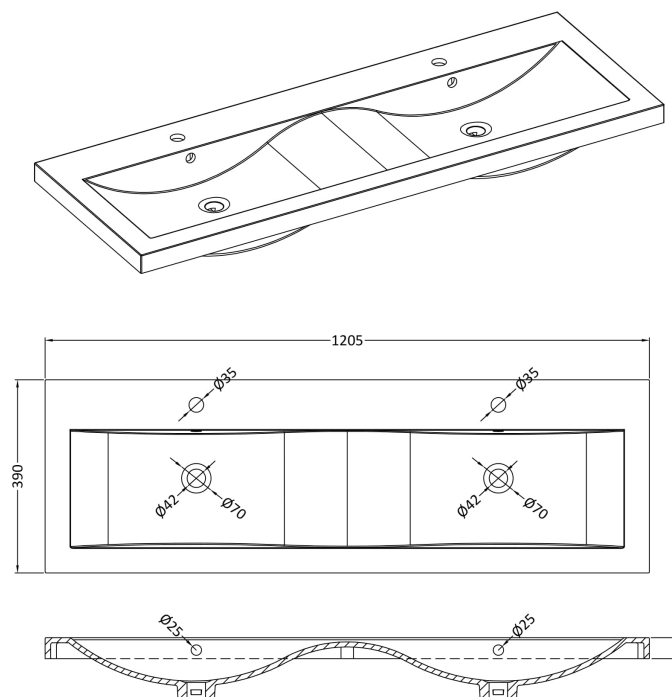

Packaging Dimensions

Height (mm):	391
Width (mm):	632
Depth (mm):	391
Gross Weight (kg):	13.5

Packaging Data

Box Colour:	Brown Cardboard Box - Printed
Box Qty:	0
Label Size:	0 x 0
Label Colour:	White Label
Label Qty:	2

Outer Box Dimensions (If Applicable)

Height (mm):	
Width (mm):	
Depth (mm):	
Gross Weight (kg):	
Barcode:	5056678406014

Product Details

Country of Origin:	China
Fitting Instruction:	No
CE & UKCA:	N/A
FSC Certified Materials:	Yes
Colour:	Satin Grey
Construction Method:	Cam & Wood Dowel
Construction Type:	Rigid
Cabinet Finish:	MFC Painted Matt
Fascia Finish:	Mdf Painted Matt
Cabinet Thickness (mm):	16
Fascia Thickness (mm):	18
Drawer Included:	Yes
Drawer Type:	80mm High Metal S/C Inc Galler
No of Shelves:	0
Hinge Type:	Not Applicable
Hinge Included:	Not Applicable
Adjustable Legs:	No, Not Required
Fixings Included:	Yes
Handle Style:	Contemporary
Waste Shroud:	Yes
Handle Included:	Yes, Supplied
Handle Type:	D-Shape

Sales Code: CBM424

Description: Double Ceramic Basin 1208X392

Product Dimensions

Height (mm):	390
Width (mm):	1205
Depth (mm):	175
Nett Weight (kg):	27

Packaging Dimensions

Height (mm):	205
Width (mm):	1270
Depth (mm):	510
Gross Weight (kg):	27

Packaging Data

Box Colour:	Brown Cardboard Box - Printed
Box Qty:	1
Label Size:	100 x 50
Label Colour:	White Label
Label Qty:	2

Outer Box Dimensions (If Applicable)

Height (mm):	
Width (mm):	
Depth (mm):	
Gross Weight (kg):	
Barcode:	5056211875826