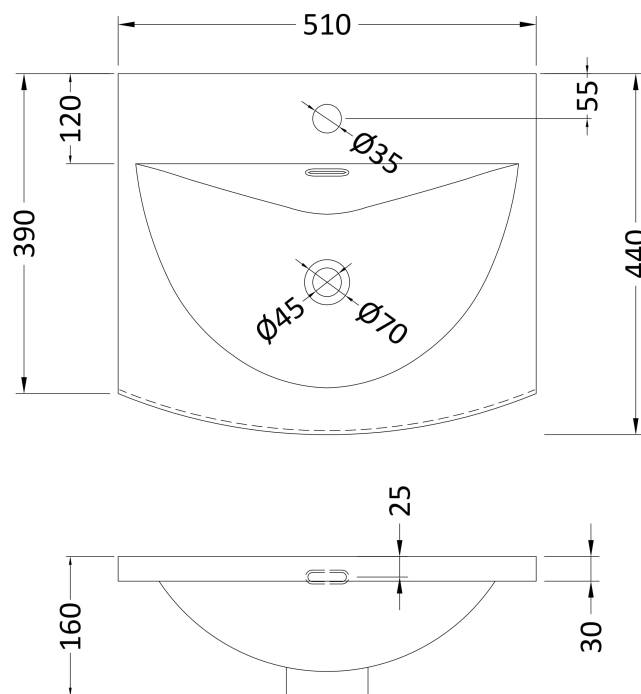

Sales Code: BLO105G

Description: 500 W/H 2-Drawer Unit & Basin 4

Packaging Details

Barcode: 5056462621579

Sales Code: NVM042

Description: 500 Curved Basin 1Th

Product Dimensions

Height (mm):	160
Width (mm):	510
Depth (mm):	440
Nett Weight (kg):	9

Packaging Dimensions

Height (mm):	190
Width (mm):	530
Depth (mm):	415
Gross Weight (kg):	9.5

Packaging Data

Box Colour:	Brown Cardboard Box - Printed
Box Qty:	1
Label Size:	100 x 50
Label Colour:	White Label
Label Qty:	2

Outer Box Dimensions (If Applicable)

Height (mm):	
Width (mm):	
Depth (mm):	
Gross Weight (kg):	
Barcode:	5056462620985

Product Details

Country of Origin:	China
Fitting Instruction:	No
Certification: CE & UKCA:	No WRAS: N/A WRAS No: N/A
Product Material:	Vitreous China
Fixing Supplied:	No

Sales Code: MOF192A

Description: 500 W/H 2-Drawer Unit

Product Dimensions

Height (mm):	500
Width (mm):	500
Depth (mm):	383
Nett Weight (kg):	17.8

Packaging Dimensions

Height (mm):	520
Width (mm):	520
Depth (mm):	405
Gross Weight (kg):	18.3