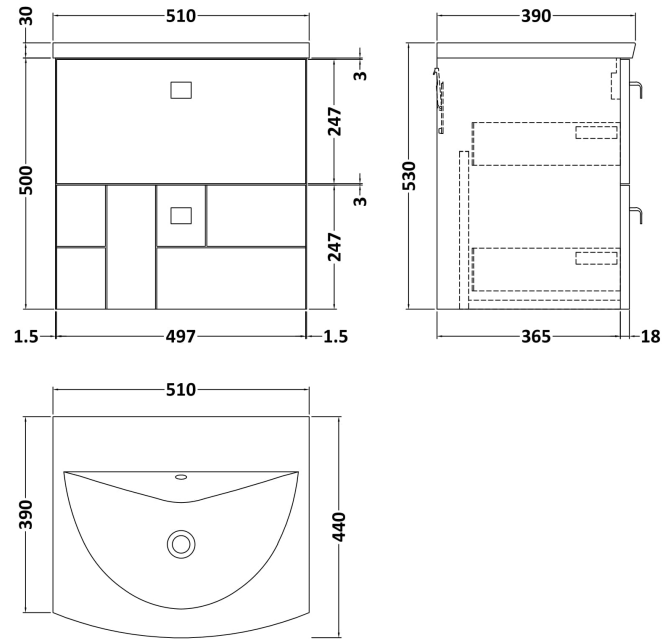

Sales Code: BLO105G

Description: 500 W/H 2-Drawer Unit & Basin 4

Packaging Details

Barcode: 5056462621579

Sales Code: NVM042

Description: 500 Curved Basin 1Th

Product Dimensions

Height (mm):	160
Width (mm):	510
Depth (mm):	440
Nett Weight (kg):	9

Packaging Dimensions

Height (mm):	190
Width (mm):	530
Depth (mm):	415
Gross Weight (kg):	9.5

Packaging Data

Box Colour:	Brown Cardboard Box - Printed
Box Qty:	1
Label Size:	100 x 50
Label Colour:	White Label
Label Qty:	2

Outer Box Dimensions (If Applicable)

Height (mm):	
Width (mm):	
Depth (mm):	
Gross Weight (kg):	
Barcode:	5056462620985

Product Details

Country of Origin:	China
Fitting Instruction:	No
Certification: CE & UKCA:	No WRAS: N/A WRAS No: N/A
Product Material:	Vitreous China
Fixing Supplied:	No

Sales Code: MOF192A

Description: 500 W/H 2-Drawer Unit

Product Dimensions

Height (mm):	500
Width (mm):	500
Depth (mm):	383
Nett Weight (kg):	17.8

Packaging Dimensions

Height (mm):	520
Width (mm):	520
Depth (mm):	405
Gross Weight (kg):	18.3