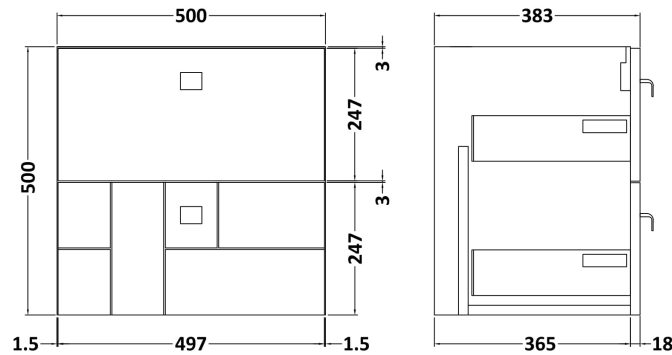

Packaging Dimensions

Height (mm):	190
Width (mm):	530
Depth (mm):	415
Gross Weight (kg):	9.5

Packaging Data

Box Colour:	Brown Cardboard Box - Printed
Box Qty:	1
Label Size:	100 x 50
Label Colour:	White Label
Label Qty:	2

Outer Box Dimensions (If Applicable)

Height (mm):	
Width (mm):	
Depth (mm):	
Gross Weight (kg):	
Barcode:	5056462620985

Product Details

Country of Origin:	China
Fitting Instruction:	No
Certification: CE & UKCA:	No WRAS: N/A WRAS No: N/A
Product Material:	Vitreous China
Fixing Supplied:	No

Sales Code: MOF192A

Description: 500 W/H 2-Drawer Unit

Product Dimensions

Height (mm):	500
Width (mm):	500
Depth (mm):	383
Nett Weight (kg):	17.8

Packaging Dimensions

Height (mm):	520
Width (mm):	520
Depth (mm):	405
Gross Weight (kg):	18.3

Packaging Data

Box Colour:	Brown Cardboard Box
Box Qty:	1
Label Size:	150 x 100
Label Colour:	White Label
Label Qty:	2

Outer Box Dimensions (If Applicable)

Height (mm):	
Width (mm):	
Depth (mm):	
Gross Weight (kg):	
Barcode:	5056211891789