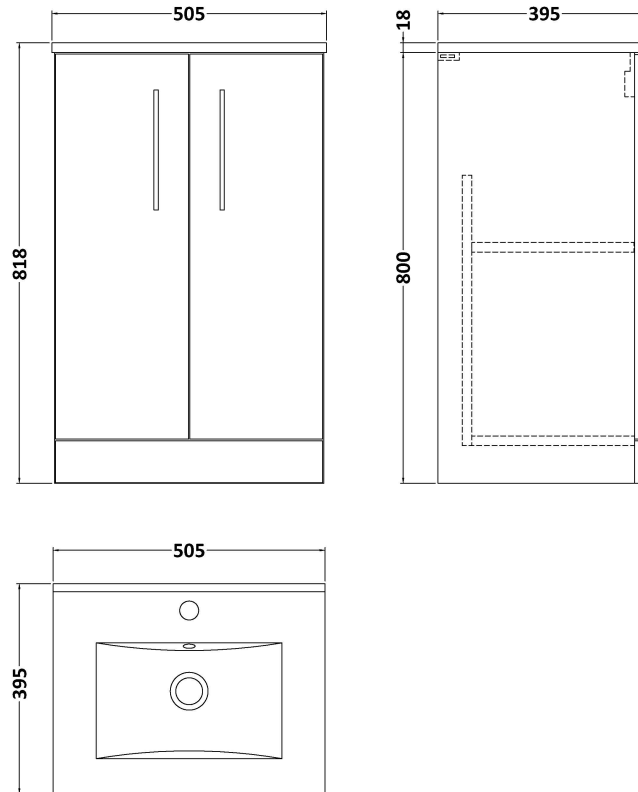

Sales Code: ARN101B

Description: 500 Fs 2-Door Vanity & Basin 2

Packaging Details

Barcode: 5056462615615

Sales Code: NVF101F

Description: 500 Fs 2-Door Unit (365 Deep)

Product Dimensions

Height (mm):	800
Width (mm):	500
Depth (mm):	383
Nett Weight (kg):	17.5

Packaging Dimensions

Height (mm):	835
Width (mm):	520
Depth (mm):	375
Gross Weight (kg):	18

Packaging Data

Box Colour:	Brown Cardboard Box - Printed
Box Qty:	0
Label Size:	0 x 0
Label Colour:	Not Applicable
Label Qty:	0

Outer Box Dimensions (If Applicable)

Height (mm):	
Width (mm):	
Depth (mm):	
Gross Weight (kg):	
Barcode:	5056462614267

Product Details

Country of Origin:	China
Fitting Instruction:	No
CE & UKCA:	N/A
FSC Certified Materials:	Yes
Colour:	Gloss White
Construction Method:	Cam & Wood Dowel
Construction Type:	Rigid
Cabinet Finish:	MFC Painted Gloss
Fascia Finish:	Mdf Painted Gloss
Cabinet Thickness (mm):	16
Fascia Thickness (mm):	18
Drawer Included:	No
Drawer Type:	Not Applicable
No of Shelves:	1
Hinge Type:	95 Degree Soft Close
Hinge Included:	Yes, Supplied
Adjustable Legs:	No, Not Required
Fixings Included:	Yes
Handle Style:	Contemporary
Waste Shroud:	No
Handle Included:	Yes, Supplied
Handle Type:	D-Shape

Sales Code: NVM001

Description: 500mm Minimalist Basin 1Th

Product Dimensions

Height (mm):	170
Width (mm):	500
Depth (mm):	390
Nett Weight (kg):	9

Packaging Dimensions

Height (mm):	400
Width (mm):	520
Depth (mm):	200
Gross Weight (kg):	9