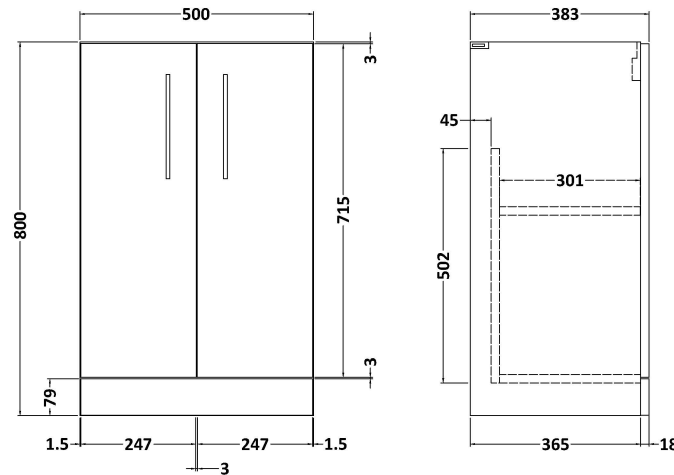

Sales Code: ARN101B

Description: 500 Fs 2-Door Vanity & Basin 2

Packaging Details

Barcode: 5056462615615

Sales Code: NVF101F

Description: 500 Fs 2-Door Unit (365 Deep)

Product Dimensions

Height (mm):	800
Width (mm):	500
Depth (mm):	383
Nett Weight (kg):	17.5

Packaging Dimensions

Height (mm):	835
Width (mm):	520
Depth (mm):	375
Gross Weight (kg):	18

Packaging Data

Box Colour:	Brown Cardboard Box - Printed
Box Qty:	0
Label Size:	0 x 0
Label Colour:	Not Applicable
Label Qty:	0

Outer Box Dimensions (If Applicable)

Height (mm):	
Width (mm):	
Depth (mm):	
Gross Weight (kg):	
Barcode:	5056462614267

Product Details

Country of Origin:	China
Fitting Instruction:	No
CE & UKCA:	N/A
FSC Certified Materials:	Yes
Colour:	Gloss White
Construction Method:	Cam & Wood Dowel
Construction Type:	Rigid
Cabinet Finish:	MFC Painted Gloss
Fascia Finish:	Mdf Painted Gloss
Cabinet Thickness (mm):	16
Fascia Thickness (mm):	18
Drawer Included:	No
Drawer Type:	Not Applicable
No of Shelves:	1
Hinge Type:	95 Degree Soft Close
Hinge Included:	Yes, Supplied
Adjustable Legs:	No, Not Required
Fixings Included:	Yes
Handle Style:	Contemporary
Waste Shroud:	No
Handle Included:	Yes, Supplied
Handle Type:	D-Shape

Sales Code: NVM001

Description: 500mm Minimalist Basin 1Th

Product Dimensions

Height (mm):	170
Width (mm):	500
Depth (mm):	390
Nett Weight (kg):	9

Packaging Dimensions

Height (mm):	400
Width (mm):	520
Depth (mm):	200
Gross Weight (kg):	9