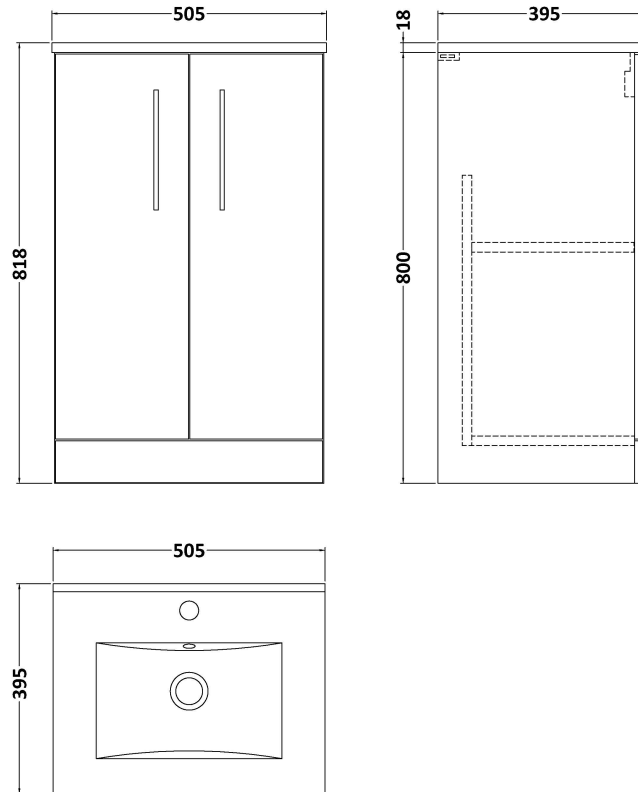

Sales Code: ARN2501B

Description: 500 Fs 2-Door Vanity & Basin 2

Packaging Details

Barcode: 5056462664088