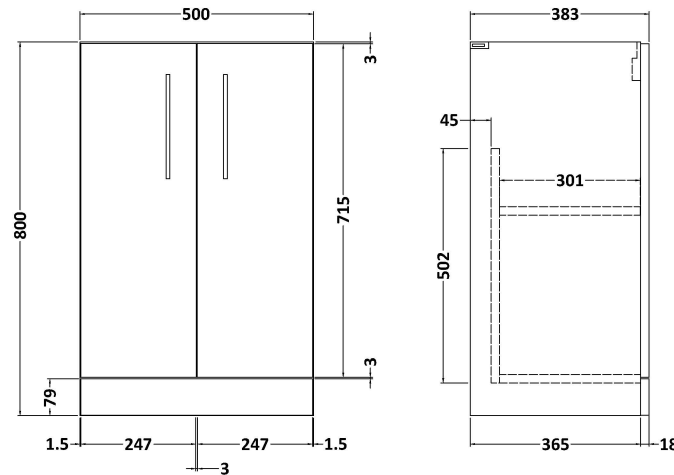

### Product Dimensions

|                   |     |
|-------------------|-----|
| Height (mm):      | 800 |
| Width (mm):       | 500 |
| Depth (mm):       | 383 |
| Nett Weight (kg): | 17  |

### Packaging Dimensions

|                    |      |
|--------------------|------|
| Height (mm):       | 835  |
| Width (mm):        | 520  |
| Depth (mm):        | 375  |
| Gross Weight (kg): | 17.5 |

### Outer Box Dimensions (If Applicable)

|                    |               |
|--------------------|---------------|
| Height (mm):       |               |
| Width (mm):        |               |
| Depth (mm):        |               |
| Gross Weight (kg): |               |
| Barcode:           | 5056462659978 |

### Product Dimensions

|                   |     |
|-------------------|-----|
| Height (mm):      | 170 |
| Width (mm):       | 500 |
| Depth (mm):       | 390 |
| Nett Weight (kg): | 9   |