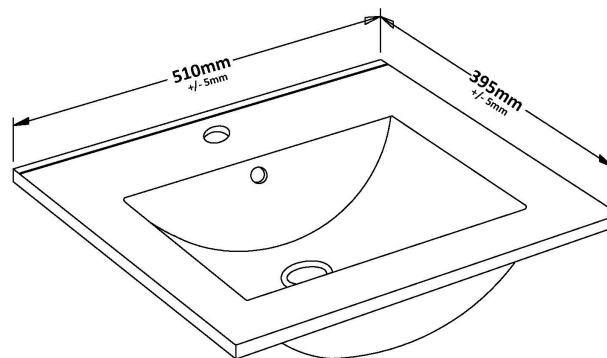

### Product Dimensions

|                   |     |
|-------------------|-----|
| Height (mm):      | 800 |
| Width (mm):       | 500 |
| Depth (mm):       | 383 |
| Nett Weight (kg): | 17  |

### Packaging Dimensions

|                    |      |
|--------------------|------|
| Height (mm):       | 835  |
| Width (mm):        | 520  |
| Depth (mm):        | 375  |
| Gross Weight (kg): | 17.5 |

### Outer Box Dimensions (If Applicable)

|                    |               |
|--------------------|---------------|
| Height (mm):       |               |
| Width (mm):        |               |
| Depth (mm):        |               |
| Gross Weight (kg): |               |
| Barcode:           | 5056462659978 |

### Product Dimensions

|                   |     |
|-------------------|-----|
| Height (mm):      | 170 |
| Width (mm):       | 500 |
| Depth (mm):       | 390 |
| Nett Weight (kg): | 9   |