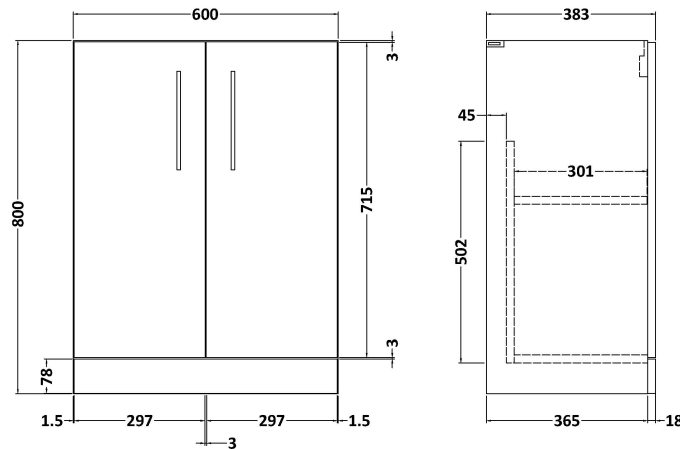

Sales Code: ARN2203B

Description: 600 Fs 2-Door Vanity & Basin 2

Packaging Details

Barcode: 5056678414941

Sales Code: NVF2203F

Description: 600 Fs 2-Door Unit (365 Deep)

Product Dimensions

Height (mm):	800
Width (mm):	600
Depth (mm):	383
Nett Weight (kg):	19.5

Packaging Dimensions

Height (mm):	835
Width (mm):	620
Depth (mm):	375
Gross Weight (kg):	20

Packaging Data

Box Colour:	Brown Cardboard Box - Printed
Box Qty:	0
Label Size:	0 x 0
Label Colour:	White Label
Label Qty:	2

Outer Box Dimensions (If Applicable)

Height (mm):	
Width (mm):	
Depth (mm):	
Gross Weight (kg):	
Barcode:	5056462697406

Product Details

Country of Origin:	China
Fitting Instruction:	No
CE & UKCA:	N/A
FSC Certified Materials:	Yes
Colour:	Satin Grey
Construction Method:	Cam & Wood Dowel
Construction Type:	Rigid
Cabinet Finish:	MFC Painted Matt
Fascia Finish:	Mdf Painted Matt
Cabinet Thickness (mm):	16
Fascia Thickness (mm):	18
Drawer Included:	No
Drawer Type:	Not Applicable
No of Shelves:	1
Hinge Type:	95 Degree Soft Close
Hinge Included:	Yes, Supplied
Adjustable Legs:	No, Not Required
Fixings Included:	Yes
Handle Style:	Contemporary
Waste Shroud:	No
Handle Included:	Yes, Supplied
Handle Type:	D-Shape

Sales Code: NVM003

Description: Minimalist Basin 600mm

Product Dimensions

Height (mm):	170
Width (mm):	600
Depth (mm):	390
Nett Weight (kg):	10.76

Packaging Dimensions

Height (mm):	200
Width (mm):	400
Depth (mm):	620
Gross Weight (kg):	10.76