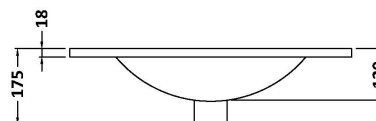

Sales Code: ARN2203B

Description: 600 Fs 2-Door Vanity & Basin 2

Packaging Details

Barcode: 5056678414941

Sales Code: NVF2203F

Description: 600 Fs 2-Door Unit (365 Deep)

Product Dimensions

Height (mm):	800
Width (mm):	600
Depth (mm):	383
Nett Weight (kg):	19.5

Packaging Dimensions

Height (mm):	835
Width (mm):	620
Depth (mm):	375
Gross Weight (kg):	20

Packaging Data

Box Colour:	Brown Cardboard Box - Printed
Box Qty:	0
Label Size:	0 x 0
Label Colour:	White Label
Label Qty:	2

Outer Box Dimensions (If Applicable)

Height (mm):	
Width (mm):	
Depth (mm):	
Gross Weight (kg):	
Barcode:	5056462697406

Product Details

Country of Origin:	China
Fitting Instruction:	No
CE & UKCA:	N/A
FSC Certified Materials:	Yes
Colour:	Satin Grey
Construction Method:	Cam & Wood Dowel
Construction Type:	Rigid
Cabinet Finish:	MFC Painted Matt
Fascia Finish:	Mdf Painted Matt
Cabinet Thickness (mm):	16
Fascia Thickness (mm):	18
Drawer Included:	No
Drawer Type:	Not Applicable
No of Shelves:	1
Hinge Type:	95 Degree Soft Close
Hinge Included:	Yes, Supplied
Adjustable Legs:	No, Not Required
Fixings Included:	Yes
Handle Style:	Contemporary
Waste Shroud:	No
Handle Included:	Yes, Supplied
Handle Type:	D-Shape

Sales Code: NVM003

Description: Minimalist Basin 600mm

Product Dimensions

Height (mm):	170
Width (mm):	600
Depth (mm):	390
Nett Weight (kg):	10.76

Packaging Dimensions

Height (mm):	200
Width (mm):	400
Depth (mm):	620
Gross Weight (kg):	10.76