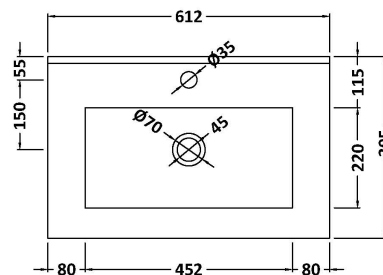

Packaging Dimensions

Height (mm):	835
Width (mm):	620
Depth (mm):	375
Gross Weight (kg):	20

Packaging Data

Box Colour:	Brown Cardboard Box - Printed
Box Qty:	0
Label Size:	0 x 0
Label Colour:	White Label
Label Qty:	2

Outer Box Dimensions (If Applicable)

Height (mm):	
Width (mm):	
Depth (mm):	
Gross Weight (kg):	
Barcode:	5056462697406

Product Details

Country of Origin:	China
Fitting Instruction:	No
CE & UKCA:	N/A
FSC Certified Materials:	Yes
Colour:	Satin Grey
Construction Method:	Cam & Wood Dowel
Construction Type:	Rigid
Cabinet Finish:	MFC Painted Matt
Fascia Finish:	Mdf Painted Matt
Cabinet Thickness (mm):	16
Fascia Thickness (mm):	18
Drawer Included:	No
Drawer Type:	Not Applicable
No of Shelves:	1
Hinge Type:	95 Degree Soft Close
Hinge Included:	Yes, Supplied
Adjustable Legs:	No, Not Required
Fixings Included:	Yes
Handle Style:	Contemporary
Waste Shroud:	No
Handle Included:	Yes, Supplied
Handle Type:	D-Shape

Sales Code: NVM003

Description: Minimalist Basin 600mm

Product Dimensions

Height (mm):	170
Width (mm):	600
Depth (mm):	390
Nett Weight (kg):	10.76

Packaging Dimensions

Height (mm):	200
Width (mm):	400
Depth (mm):	620
Gross Weight (kg):	10.76

Packaging Data

Box Colour:	Brown Cardboard Box - Printed
Box Qty:	1
Label Size:	100 x 50
Label Colour:	White Label
Label Qty:	2

Outer Box Dimensions (If Applicable)

Height (mm):	
Width (mm):	
Depth (mm):	
Gross Weight (kg):	
Barcode:	5055146194668