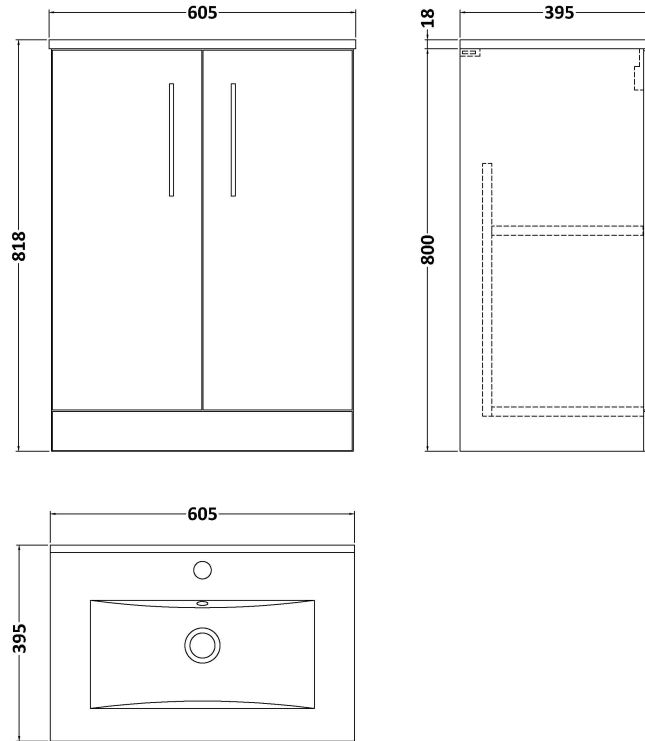

Sales Code: ARN2203B

Description: 600 Fs 2-Door Vanity & Basin 2

Packaging Details

Barcode: 5056678414941

Sales Code: NVF2203F

Description: 600 Fs 2-Door Unit (365 Deep)

Product Dimensions

Height (mm):	800
Width (mm):	600
Depth (mm):	383
Nett Weight (kg):	19.5

Packaging Dimensions

Height (mm):	835
Width (mm):	620
Depth (mm):	375
Gross Weight (kg):	20

Packaging Data

Box Colour:	Brown Cardboard Box - Printed
Box Qty:	0
Label Size:	0 x 0
Label Colour:	White Label
Label Qty:	2

Sales Code: NVM003

Description: Minimalist Basin 600mm

Product Dimensions

Height (mm):	170
Width (mm):	600
Depth (mm):	390
Nett Weight (kg):	10.76

Packaging Dimensions

Height (mm):	200
Width (mm):	400
Depth (mm):	620
Gross Weight (kg):	10.76

Packaging Data

Box Colour:	Brown Cardboard Box - Printed
Box Qty:	1
Label Size:	100 x 50
Label Colour:	White Label
Label Qty:	2

Outer Box Dimensions (If Applicable)

Height (mm):	
Width (mm):	
Depth (mm):	
Gross Weight (kg):	
Barcode:	5055146194668