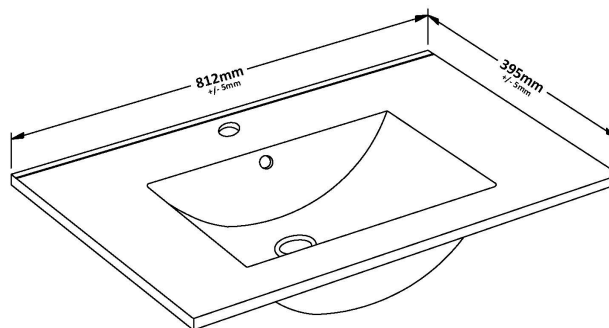

### Product Dimensions

Height (mm):	800
Width (mm):	800
Depth (mm):	383
Nett Weight (kg):	25.5

### Packaging Dimensions

Height (mm):	835
Width (mm):	820
Depth (mm):	375
Gross Weight (kg):	26

### Outer Box Dimensions (If Applicable)

Height (mm):	
Width (mm):	
Depth (mm):	
Gross Weight (kg):	
Barcode:	5056678405987

### Product Dimensions

Height (mm):	170
Width (mm):	800
Depth (mm):	390
Nett Weight (kg):	16.9