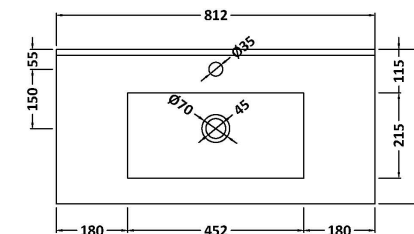

### Product Dimensions

Height (mm):	800
Width (mm):	800
Depth (mm):	383
Nett Weight (kg):	25.5

### Packaging Dimensions

Height (mm):	835
Width (mm):	820
Depth (mm):	375
Gross Weight (kg):	26

### Outer Box Dimensions (If Applicable)

Height (mm):	
Width (mm):	
Depth (mm):	
Gross Weight (kg):	
Barcode:	5056678405987

### Product Dimensions

Height (mm):	170
Width (mm):	800
Depth (mm):	390
Nett Weight (kg):	16.9