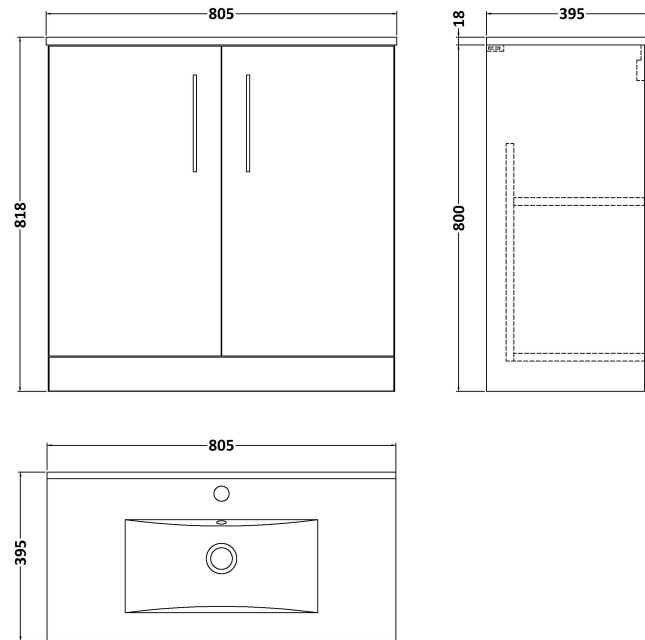

Sales Code: ARN2205B

Description: 800 Fs 2-Door Vanity & Basin 2

Packaging Details

Barcode: 5056678415085