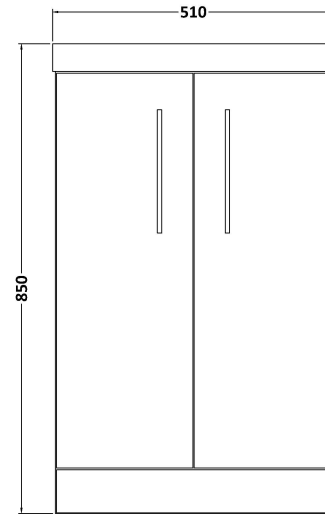

Sales Code: ARN2201D

Description: 500 Fs 2-Door Vanity & Basin 3

Packaging Details

Barcode: 5056678414910

Sales Code: NVF2201F

Description: 500 Fs 2-Door Unit (365 Deep)

Product Dimensions

Height (mm):	800
Width (mm):	500
Depth (mm):	383
Nett Weight (kg):	17.5

Packaging Dimensions

Height (mm):	835
Width (mm):	520
Depth (mm):	375
Gross Weight (kg):	18

Packaging Data

Box Colour:	Brown Cardboard Box - Printed
Box Qty:	0
Label Size:	0 x 0
Label Colour:	White Label
Label Qty:	2

Outer Box Dimensions (If Applicable)

Height (mm):	
Width (mm):	
Depth (mm):	
Gross Weight (kg):	
Barcode:	5056678405956

Product Details

Country of Origin:	China
Fitting Instruction:	No
CE & UKCA:	N/A
FSC Certified Materials:	Yes
Colour:	Satin Grey
Construction Method:	Cam & Wood Dowel
Construction Type:	Rigid
Cabinet Finish:	MFC Painted Matt
Fascia Finish:	Mdf Painted Matt
Cabinet Thickness (mm):	16
Fascia Thickness (mm):	18
Drawer Included:	No
Drawer Type:	Not Applicable
No of Shelves:	1
Hinge Type:	95 Degree Soft Close
Hinge Included:	Yes, Supplied
Adjustable Legs:	No, Not Required
Fixings Included:	Yes
Handle Style:	Contemporary
Waste Shroud:	No
Handle Included:	Yes, Supplied
Handle Type:	D-Shape

Sales Code: NVM032

Description: 500 Thin Edged Basin 1Th

Product Dimensions

Height (mm):	170
Width (mm):	510
Depth (mm):	395
Nett Weight (kg):	9.5

Packaging Dimensions

Height (mm):	190
Width (mm):	530
Depth (mm):	415
Gross Weight (kg):	10