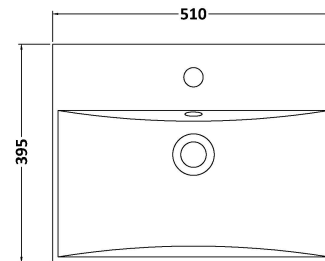

Sales Code: ARN2201D

Description: 500 Fs 2-Door Vanity & Basin 3

Packaging Details

Barcode: 5056678414910

Sales Code: NVF2201F

Description: 500 Fs 2-Door Unit (365 Deep)

Product Dimensions

Height (mm):	800
Width (mm):	500
Depth (mm):	383
Nett Weight (kg):	17.5

Packaging Dimensions

Height (mm):	835
Width (mm):	520
Depth (mm):	375
Gross Weight (kg):	18

Packaging Data

Box Colour:	Brown Cardboard Box - Printed
Box Qty:	0
Label Size:	0 x 0
Label Colour:	White Label
Label Qty:	2

Outer Box Dimensions (If Applicable)

Height (mm):	
Width (mm):	
Depth (mm):	
Gross Weight (kg):	
Barcode:	5056678405956

Product Details

Country of Origin:	China
Fitting Instruction:	No
CE & UKCA:	N/A
FSC Certified Materials:	Yes
Colour:	Satin Grey
Construction Method:	Cam & Wood Dowel
Construction Type:	Rigid
Cabinet Finish:	MFC Painted Matt
Fascia Finish:	Mdf Painted Matt
Cabinet Thickness (mm):	16
Fascia Thickness (mm):	18
Drawer Included:	No
Drawer Type:	Not Applicable
No of Shelves:	1
Hinge Type:	95 Degree Soft Close
Hinge Included:	Yes, Supplied
Adjustable Legs:	No, Not Required
Fixings Included:	Yes
Handle Style:	Contemporary
Waste Shroud:	No
Handle Included:	Yes, Supplied
Handle Type:	D-Shape

Sales Code: NVM032

Description: 500 Thin Edged Basin 1Th

Product Dimensions

Height (mm):	170
Width (mm):	510
Depth (mm):	395
Nett Weight (kg):	9.5

Packaging Dimensions

Height (mm):	190
Width (mm):	530
Depth (mm):	415
Gross Weight (kg):	10