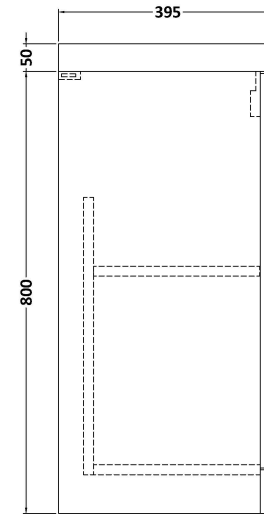

Sales Code: ARN2201D

Description: 500 Fs 2-Door Vanity & Basin 3

Packaging Details

Barcode: 5056678414910

Sales Code: NVF2201F

Description: 500 Fs 2-Door Unit (365 Deep)

Product Dimensions

Height (mm):	800
Width (mm):	500
Depth (mm):	383
Nett Weight (kg):	17.5

Packaging Dimensions

Height (mm):	835
Width (mm):	520
Depth (mm):	375
Gross Weight (kg):	18

Packaging Data

Box Colour:	Brown Cardboard Box - Printed
Box Qty:	0
Label Size:	0 x 0
Label Colour:	White Label
Label Qty:	2

Outer Box Dimensions (If Applicable)

Height (mm):	
Width (mm):	
Depth (mm):	
Gross Weight (kg):	
Barcode:	5056678405956

Product Details

Country of Origin:	China
Fitting Instruction:	No
CE & UKCA:	N/A
FSC Certified Materials:	Yes
Colour:	Satin Grey
Construction Method:	Cam & Wood Dowel
Construction Type:	Rigid
Cabinet Finish:	MFC Painted Matt
Fascia Finish:	Mdf Painted Matt
Cabinet Thickness (mm):	16
Fascia Thickness (mm):	18
Drawer Included:	No
Drawer Type:	Not Applicable
No of Shelves:	1
Hinge Type:	95 Degree Soft Close
Hinge Included:	Yes, Supplied
Adjustable Legs:	No, Not Required
Fixings Included:	Yes
Handle Style:	Contemporary
Waste Shroud:	No
Handle Included:	Yes, Supplied
Handle Type:	D-Shape

Sales Code: NVM032

Description: 500 Thin Edged Basin 1Th

Product Dimensions

Height (mm):	170
Width (mm):	510
Depth (mm):	395
Nett Weight (kg):	9.5

Packaging Dimensions

Height (mm):	190
Width (mm):	530
Depth (mm):	415
Gross Weight (kg):	10