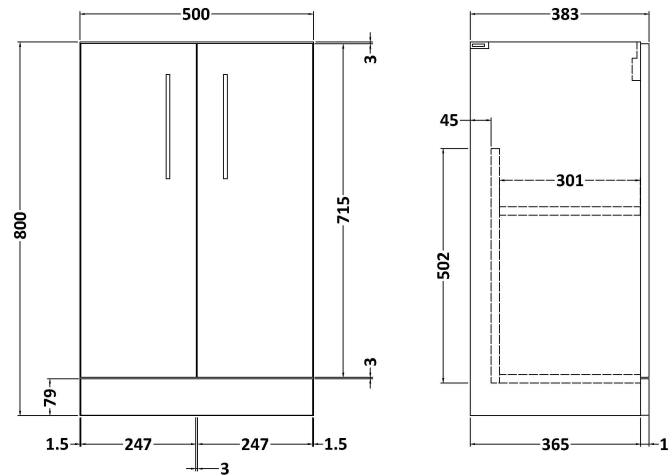

Sales Code: ARN2201D

Description: 500 Fs 2-Door Vanity & Basin 3

Packaging Details

Barcode: 5056678414910

Sales Code: NVF2201F

Description: 500 Fs 2-Door Unit (365 Deep)

Product Dimensions

Height (mm):	800
Width (mm):	500
Depth (mm):	383
Nett Weight (kg):	17.5

Packaging Dimensions

Height (mm):	835
Width (mm):	520
Depth (mm):	375
Gross Weight (kg):	18

Packaging Data

Box Colour:	Brown Cardboard Box - Printed
Box Qty:	0
Label Size:	0 x 0
Label Colour:	White Label
Label Qty:	2

Outer Box Dimensions (If Applicable)

Height (mm):	
Width (mm):	
Depth (mm):	
Gross Weight (kg):	
Barcode:	5056678405956

Product Details

Country of Origin:	China
Fitting Instruction:	No
CE & UKCA:	N/A
FSC Certified Materials:	Yes
Colour:	Satin Grey
Construction Method:	Cam & Wood Dowel
Construction Type:	Rigid
Cabinet Finish:	MFC Painted Matt
Fascia Finish:	Mdf Painted Matt
Cabinet Thickness (mm):	16
Fascia Thickness (mm):	18
Drawer Included:	No
Drawer Type:	Not Applicable
No of Shelves:	1
Hinge Type:	95 Degree Soft Close
Hinge Included:	Yes, Supplied
Adjustable Legs:	No, Not Required
Fixings Included:	Yes
Handle Style:	Contemporary
Waste Shroud:	No
Handle Included:	Yes, Supplied
Handle Type:	D-Shape

Sales Code: NVM032

Description: 500 Thin Edged Basin 1Th

Product Dimensions

Height (mm):	170
Width (mm):	510
Depth (mm):	395
Nett Weight (kg):	9.5

Packaging Dimensions

Height (mm):	190
Width (mm):	530
Depth (mm):	415
Gross Weight (kg):	10