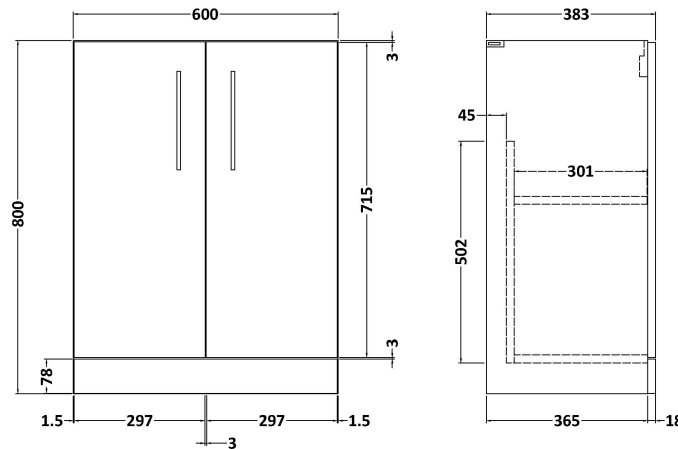

Sales Code: ARN1403D

Description: 600 Fs 2-Door Vanity & Basin 3

Packaging Details

Barcode: 5056678414163

Sales Code: NVF1403F

Description: 600 Fs 2-Door Unit (365 Deep)

Product Dimensions

Height (mm):	800
Width (mm):	600
Depth (mm):	383
Nett Weight (kg):	19.5

Packaging Dimensions

Height (mm):	835
Width (mm):	620
Depth (mm):	375
Gross Weight (kg):	20

Packaging Data

Box Colour:	Brown Cardboard Box - Printed
Box Qty:	0
Label Size:	0 x 0
Label Colour:	White Label
Label Qty:	2

Outer Box Dimensions (If Applicable)

Height (mm):	
Width (mm):	
Depth (mm):	
Gross Weight (kg):	
Barcode:	5056678402610

Product Details

Country of Origin:	China
Fitting Instruction:	No
CE & UKCA:	N/A
FSC Certified Materials:	Yes
Colour:	Satin Anthracite
Construction Method:	Cam & Wood Dowel
Construction Type:	Rigid
Cabinet Finish:	MFC Painted Matt
Fascia Finish:	Mdf Painted Matt
Cabinet Thickness (mm):	16
Fascia Thickness (mm):	18
Drawer Included:	No
Drawer Type:	Not Applicable
No of Shelves:	1
Hinge Type:	95 Degree Soft Close
Hinge Included:	Yes, Supplied
Adjustable Legs:	No, Not Required
Fixings Included:	Yes
Handle Style:	Contemporary
Waste Shroud:	No
Handle Included:	Yes, Supplied
Handle Type:	D-Shape

Sales Code: NVM033

Description: 600 Thin Edged Basin 1Th

Product Dimensions

Height (mm):	170
Width (mm):	610
Depth (mm):	395
Nett Weight (kg):	11

Packaging Dimensions

Height (mm):	190
Width (mm):	630
Depth (mm):	415
Gross Weight (kg):	11.5