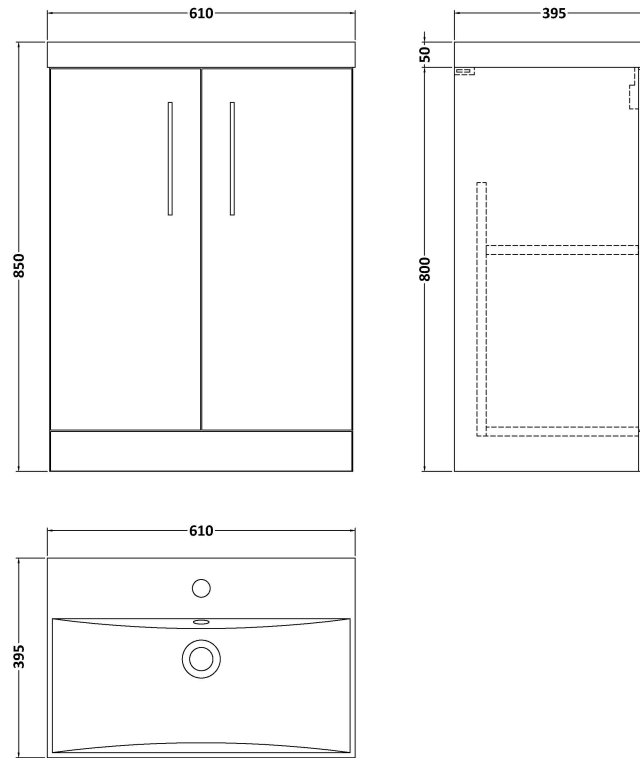

Sales Code: ARN1403D

Description: 600 Fs 2-Door Vanity & Basin 3

Packaging Details

Barcode: 5056678414163

Sales Code: NVF1403F

Description: 600 Fs 2-Door Unit (365 Deep)

Product Dimensions

Height (mm):	800
Width (mm):	600
Depth (mm):	383
Nett Weight (kg):	19.5

Packaging Dimensions

Height (mm):	835
Width (mm):	620
Depth (mm):	375
Gross Weight (kg):	20

Packaging Data

Box Colour:	Brown Cardboard Box - Printed
Box Qty:	0
Label Size:	0 x 0
Label Colour:	White Label
Label Qty:	2

Sales Code: NVM033

Description: 600 Thin Edged Basin 1Th

Product Dimensions

Height (mm):	170
Width (mm):	610
Depth (mm):	395
Nett Weight (kg):	11

Packaging Dimensions

Height (mm):	190
Width (mm):	630
Depth (mm):	415
Gross Weight (kg):	11.5

Packaging Data

Box Colour:	Brown Cardboard Box - Printed
Box Qty:	1
Label Size:	100 x 50
Label Colour:	White Label
Label Qty:	2

Outer Box Dimensions (If Applicable)

Height (mm):	
Width (mm):	
Depth (mm):	
Gross Weight (kg):	
Barcode:	5056211853428