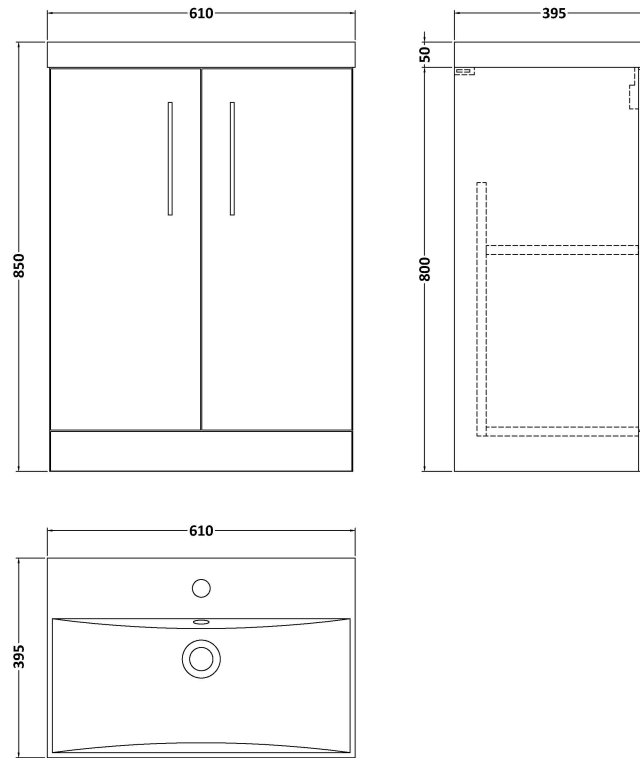

Sales Code: ARN2203D

Description: 600 Fs 2-Door Vanity & Basin 3

Packaging Details

Barcode: 5056678414958

Sales Code: NVF2203F

Description: 600 Fs 2-Door Unit (365 Deep)

Product Dimensions

Height (mm):	800
Width (mm):	600
Depth (mm):	383
Nett Weight (kg):	19.5

Packaging Dimensions

Height (mm):	835
Width (mm):	620
Depth (mm):	375
Gross Weight (kg):	20

Packaging Data

Box Colour:	Brown Cardboard Box - Printed
Box Qty:	0
Label Size:	0 x 0
Label Colour:	White Label
Label Qty:	2

Sales Code: NVM033

Description: 600 Thin Edged Basin 1Th

Product Dimensions

Height (mm):	170
Width (mm):	610
Depth (mm):	395
Nett Weight (kg):	11

Packaging Dimensions

Height (mm):	190
Width (mm):	630
Depth (mm):	415
Gross Weight (kg):	11.5

Packaging Data

Box Colour:	Brown Cardboard Box - Printed
Box Qty:	1
Label Size:	100 x 50
Label Colour:	White Label
Label Qty:	2

Outer Box Dimensions (If Applicable)

Height (mm):	
Width (mm):	
Depth (mm):	
Gross Weight (kg):	
Barcode:	5056211853428