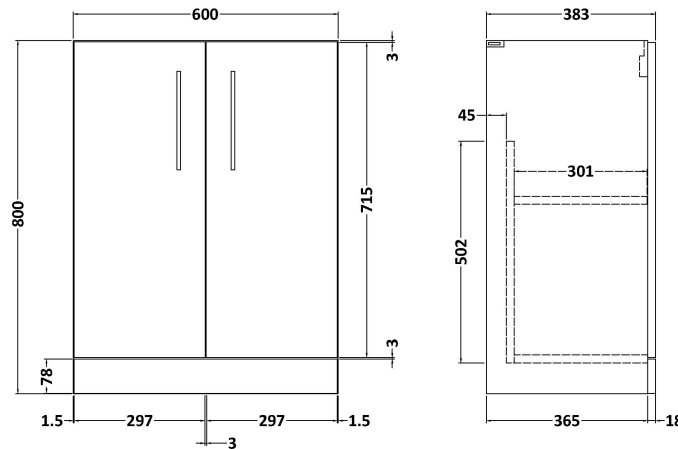

Sales Code: ARN2203D

Description: 600 Fs 2-Door Vanity & Basin 3

Packaging Details

Barcode: 5056678414958

Sales Code: NVF2203F

Description: 600 Fs 2-Door Unit (365 Deep)

Product Dimensions

Height (mm):	800
Width (mm):	600
Depth (mm):	383
Nett Weight (kg):	19.5

Packaging Dimensions

Height (mm):	835
Width (mm):	620
Depth (mm):	375
Gross Weight (kg):	20

Packaging Data

Box Colour:	Brown Cardboard Box - Printed
Box Qty:	0
Label Size:	0 x 0
Label Colour:	White Label
Label Qty:	2

Outer Box Dimensions (If Applicable)

Height (mm):	
Width (mm):	
Depth (mm):	
Gross Weight (kg):	
Barcode:	5056462697406

Product Details

Country of Origin:	China
Fitting Instruction:	No
CE & UKCA:	N/A
FSC Certified Materials:	Yes
Colour:	Satin Grey
Construction Method:	Cam & Wood Dowel
Construction Type:	Rigid
Cabinet Finish:	MFC Painted Matt
Fascia Finish:	Mdf Painted Matt
Cabinet Thickness (mm):	16
Fascia Thickness (mm):	18
Drawer Included:	No
Drawer Type:	Not Applicable
No of Shelves:	1
Hinge Type:	95 Degree Soft Close
Hinge Included:	Yes, Supplied
Adjustable Legs:	No, Not Required
Fixings Included:	Yes
Handle Style:	Contemporary
Waste Shroud:	No
Handle Included:	Yes, Supplied
Handle Type:	D-Shape

Sales Code: NVM033

Description: 600 Thin Edged Basin 1Th

Product Dimensions

Height (mm):	170
Width (mm):	610
Depth (mm):	395
Nett Weight (kg):	11

Packaging Dimensions

Height (mm):	190
Width (mm):	630
Depth (mm):	415
Gross Weight (kg):	11.5