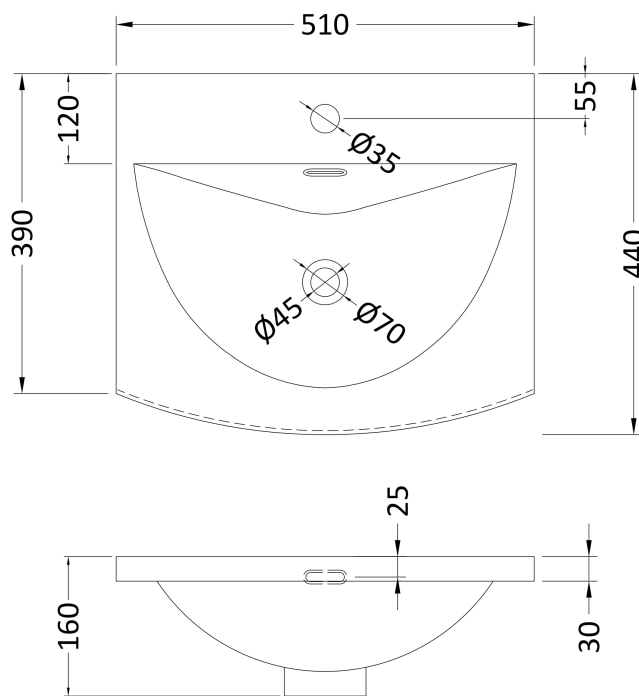

Sales Code: ARN1401G

Description: 500 Fs 2-Door Vanity & Basin 4

Packaging Details

Barcode: 5056678414132

Sales Code: NVF1401F

Description: 500 Fs 2-Door Unit (365 Deep)

Product Dimensions

Height (mm):	800
Width (mm):	500
Depth (mm):	383
Nett Weight (kg):	17.5

Packaging Dimensions

Height (mm):	835
Width (mm):	520
Depth (mm):	375
Gross Weight (kg):	18

Packaging Data

Box Colour:	Brown Cardboard Box - Printed
Box Qty:	0
Label Size:	0 x 0
Label Colour:	White Label
Label Qty:	2

Sales Code: NVM042

Description: 500 Curved Basin 1Th

Product Dimensions

Height (mm):	160
Width (mm):	510
Depth (mm):	440
Nett Weight (kg):	9

Packaging Dimensions

Height (mm):	190
Width (mm):	530
Depth (mm):	415
Gross Weight (kg):	9.5

Packaging Data

Box Colour:	Brown Cardboard Box - Printed
Box Qty:	1
Label Size:	100 x 50
Label Colour:	White Label
Label Qty:	2

Outer Box Dimensions (If Applicable)

Height (mm):	
Width (mm):	
Depth (mm):	
Gross Weight (kg):	
Barcode:	5056462620985