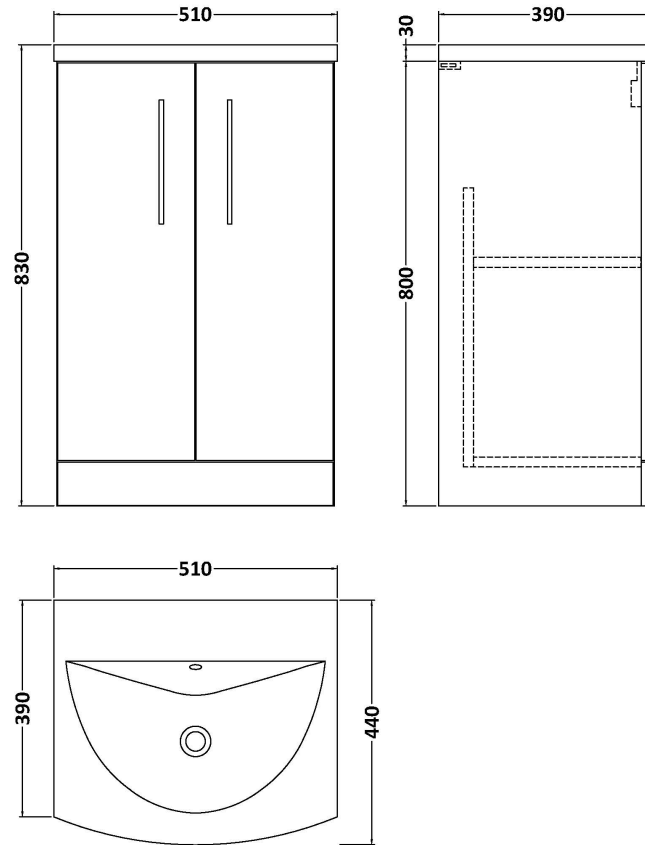

Sales Code: ARN1401G

Description: 500 Fs 2-Door Vanity & Basin 4

Packaging Details

Barcode: 5056678414132

Sales Code: NVF1401F

Description: 500 Fs 2-Door Unit (365 Deep)

Product Dimensions

Height (mm):	800
Width (mm):	500
Depth (mm):	383
Nett Weight (kg):	17.5

Packaging Dimensions

Height (mm):	835
Width (mm):	520
Depth (mm):	375
Gross Weight (kg):	18

Packaging Data

Box Colour:	Brown Cardboard Box - Printed
Box Qty:	0
Label Size:	0 x 0
Label Colour:	White Label
Label Qty:	2

Sales Code: NVM042

Description: 500 Curved Basin 1Th

Product Dimensions

Height (mm):	160
Width (mm):	510
Depth (mm):	440
Nett Weight (kg):	9

Packaging Dimensions

Height (mm):	190
Width (mm):	530
Depth (mm):	415
Gross Weight (kg):	9.5

Packaging Data

Box Colour:	Brown Cardboard Box - Printed
Box Qty:	1
Label Size:	100 x 50
Label Colour:	White Label
Label Qty:	2

Outer Box Dimensions (If Applicable)

Height (mm):	
Width (mm):	
Depth (mm):	
Gross Weight (kg):	
Barcode:	5056462620985