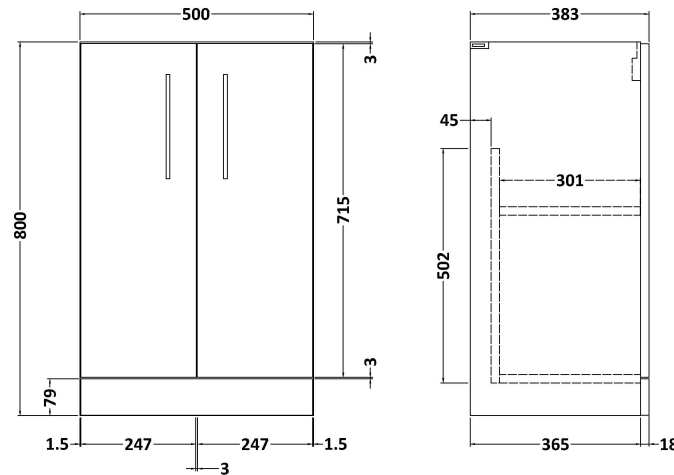

Sales Code: ARN1401G

Description: 500 Fs 2-Door Vanity & Basin 4

Packaging Details

Barcode: 5056678414132

Sales Code: NVF1401F

Description: 500 Fs 2-Door Unit (365 Deep)

Product Dimensions

Height (mm):	800
Width (mm):	500
Depth (mm):	383
Nett Weight (kg):	17.5

Packaging Dimensions

Height (mm):	835
Width (mm):	520
Depth (mm):	375
Gross Weight (kg):	18

Packaging Data

Box Colour:	Brown Cardboard Box - Printed
Box Qty:	0
Label Size:	0 x 0
Label Colour:	White Label
Label Qty:	2

Outer Box Dimensions (If Applicable)

Height (mm):	
Width (mm):	
Depth (mm):	
Gross Weight (kg):	
Barcode:	5056678402597

Product Details

Country of Origin:	China
Fitting Instruction:	No
CE & UKCA:	N/A
FSC Certified Materials:	Yes
Colour:	Satin Anthracite
Construction Method:	Cam & Wood Dowel
Construction Type:	Rigid
Cabinet Finish:	MFC Painted Matt
Fascia Finish:	Mdf Painted Matt
Cabinet Thickness (mm):	16
Fascia Thickness (mm):	18
Drawer Included:	No
Drawer Type:	Not Applicable
No of Shelves:	1
Hinge Type:	95 Degree Soft Close
Hinge Included:	Yes, Supplied
Adjustable Legs:	No, Not Required
Fixings Included:	Yes
Handle Style:	Contemporary
Waste Shroud:	No
Handle Included:	Yes, Supplied
Handle Type:	D-Shape

Sales Code: NVM042

Description: 500 Curved Basin 1Th

Product Dimensions

Height (mm):	160
Width (mm):	510
Depth (mm):	440
Nett Weight (kg):	9

Packaging Dimensions

Height (mm):	190
Width (mm):	530
Depth (mm):	415
Gross Weight (kg):	9.5