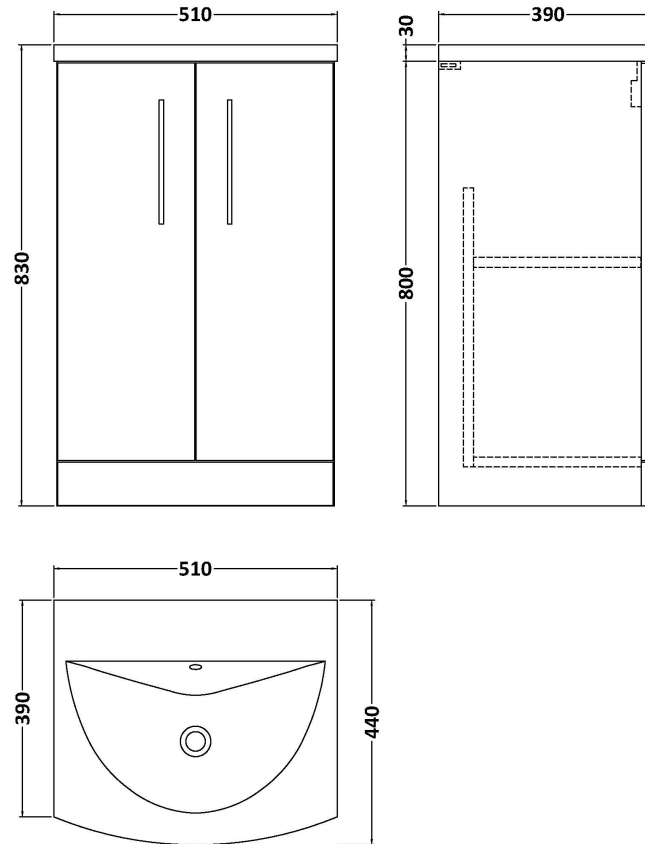

Sales Code: ARN801G

Description: 500 Fs 2-Door Vanity & Basin 4

Packaging Details

Barcode: 5056462680316