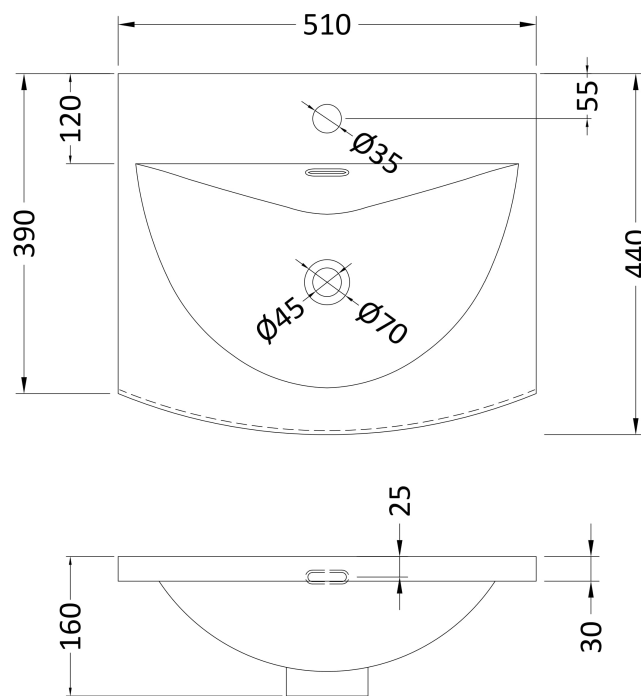

### Product Dimensions

Height (mm):	800
Width (mm):	500
Depth (mm):	383
Nett Weight (kg):	17.5

### Packaging Dimensions

Height (mm):	835
Width (mm):	520
Depth (mm):	375
Gross Weight (kg):	18

### Outer Box Dimensions (If Applicable)

Height (mm):	
Width (mm):	
Depth (mm):	
Gross Weight (kg):	
Barcode:	5056462657967

### Product Dimensions

Height (mm):	160
Width (mm):	510
Depth (mm):	440
Nett Weight (kg):	9