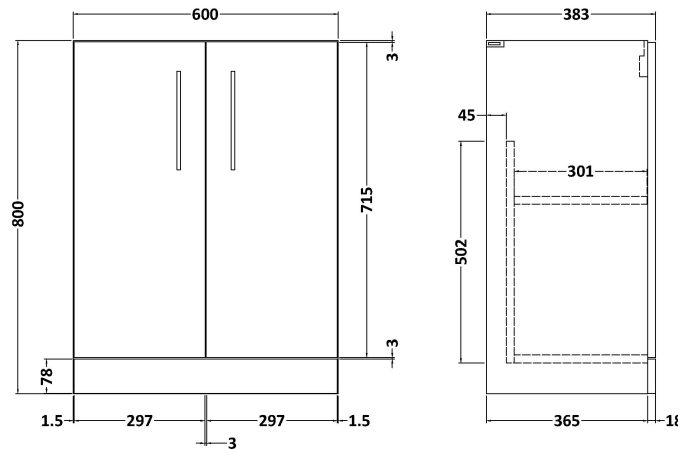

### Packaging Details

Barcode: 5056678414965

**Sales Code:** NVF2203F

**Description:** 600 Fs 2-Door Unit (365 Deep)

**Product Dimensions**

Height (mm):	800
Width (mm):	600
Depth (mm):	383
Nett Weight (kg):	19.5

**Packaging Dimensions**

Height (mm):	835
Width (mm):	620
Depth (mm):	375
Gross Weight (kg):	20

**Packaging Data**

Box Colour:	Brown Cardboard Box - Printed
Box Qty:	0
Label Size:	0 x 0
Label Colour:	White Label
Label Qty:	2

### Product Dimensions

Height (mm):	160
Width (mm):	610
Depth (mm):	440
Nett Weight (kg):	11

### Packaging Dimensions

Height (mm):	190
Width (mm):	630
Depth (mm):	415
Gross Weight (kg):	11.5