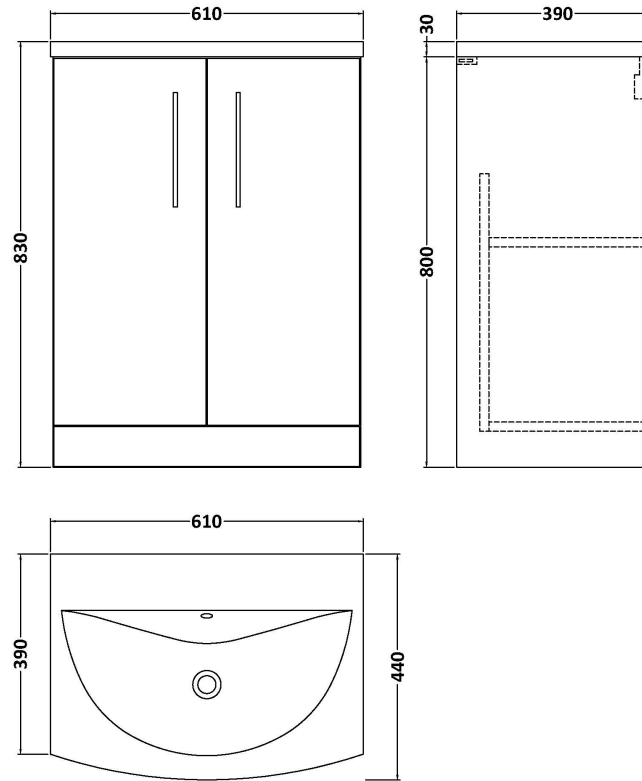

### Packaging Details

Barcode: 5056678414965

**Sales Code:** NVF2203F

**Description:** 600 Fs 2-Door Unit (365 Deep)

**Product Dimensions**

Height (mm):	800
Width (mm):	600
Depth (mm):	383
Nett Weight (kg):	19.5

**Packaging Dimensions**

Height (mm):	835
Width (mm):	620
Depth (mm):	375
Gross Weight (kg):	20

**Packaging Data**

Box Colour:	Brown Cardboard Box - Printed
Box Qty:	0
Label Size:	0 x 0
Label Colour:	White Label
Label Qty:	2

### Product Dimensions

Height (mm):	160
Width (mm):	610
Depth (mm):	440
Nett Weight (kg):	11

### Packaging Dimensions

Height (mm):	190
Width (mm):	630
Depth (mm):	415
Gross Weight (kg):	11.5