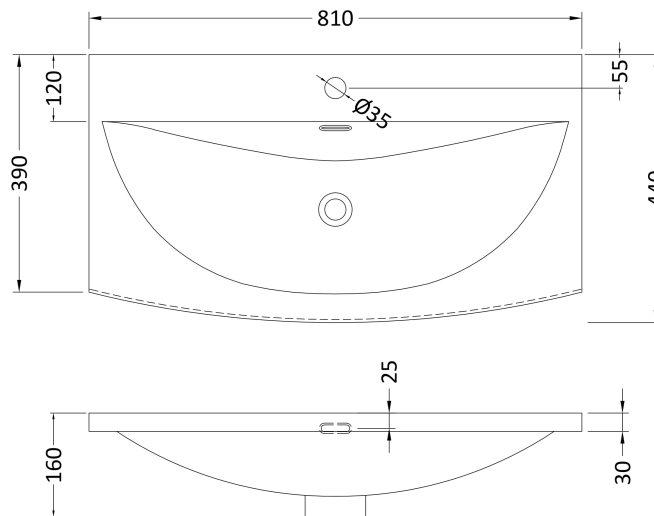

### Product Dimensions

|                   |      |
|-------------------|------|
| Height (mm):      | 800  |
| Width (mm):       | 800  |
| Depth (mm):       | 383  |
| Nett Weight (kg): | 25.5 |

### Packaging Dimensions

|                    |     |
|--------------------|-----|
| Height (mm):       | 835 |
| Width (mm):        | 820 |
| Depth (mm):        | 375 |
| Gross Weight (kg): | 26  |

### Outer Box Dimensions (If Applicable)

|                    |               |
|--------------------|---------------|
| Height (mm):       |               |
| Width (mm):        |               |
| Depth (mm):        |               |
| Gross Weight (kg): |               |
| Barcode:           | 5056678402658 |

### Product Dimensions

|                   |     |
|-------------------|-----|
| Height (mm):      | 160 |
| Width (mm):       | 810 |
| Depth (mm):       | 440 |
| Nett Weight (kg): | 15  |