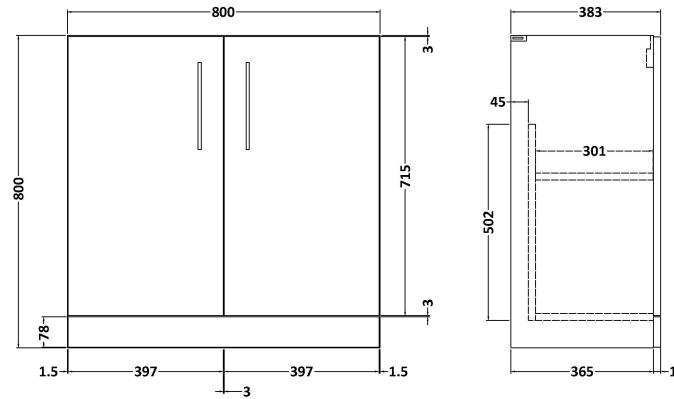

### Product Dimensions

|                   |      |
|-------------------|------|
| Height (mm):      | 800  |
| Width (mm):       | 800  |
| Depth (mm):       | 383  |
| Nett Weight (kg): | 25.5 |

### Packaging Dimensions

|                    |     |
|--------------------|-----|
| Height (mm):       | 835 |
| Width (mm):        | 820 |
| Depth (mm):        | 375 |
| Gross Weight (kg): | 26  |

### Product Dimensions

|                   |     |
|-------------------|-----|
| Height (mm):      | 160 |
| Width (mm):       | 810 |
| Depth (mm):       | 440 |
| Nett Weight (kg): | 15  |

### Packaging Dimensions

|                    |      |
|--------------------|------|
| Height (mm):       | 190  |
| Width (mm):        | 830  |
| Depth (mm):        | 415  |
| Gross Weight (kg): | 15.5 |