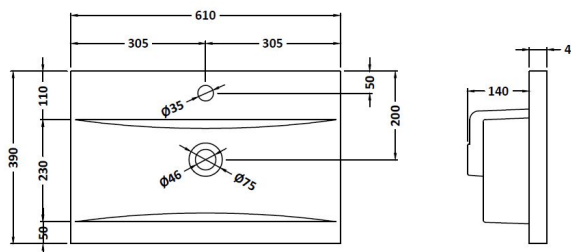

Packaging Dimensions

Height (mm):	835
Width (mm):	632
Depth (mm):	391
Gross Weight (kg):	26.5

Packaging Data

Box Colour:	Brown Cardboard Box - Printed
Box Qty:	0
Label Size:	0 x 0
Label Colour:	White Label
Label Qty:	2

Outer Box Dimensions (If Applicable)

Height (mm):	
Width (mm):	
Depth (mm):	
Gross Weight (kg):	
Barcode:	5056678402634

Product Details

Country of Origin:	China
Fitting Instruction:	No
CE & UKCA:	N/A
FSC Certified Materials:	Yes
Colour:	Satin Anthracite
Construction Method:	Cam & Wood Dowel
Construction Type:	Rigid
Cabinet Finish:	MFC Painted Matt
Fascia Finish:	Mdf Painted Matt
Cabinet Thickness (mm):	16
Fascia Thickness (mm):	18
Drawer Included:	Yes
Drawer Type:	80mm High Metal S/C Inc Galler
No of Shelves:	0
Hinge Type:	Not Applicable
Hinge Included:	Not Applicable
Adjustable Legs:	No, Not Required
Fixings Included:	Yes
Handle Style:	Contemporary
Waste Shroud:	Yes
Handle Included:	Yes, Supplied
Handle Type:	D-Shape

Sales Code: NVM013

Description: 600 Mid-Edged Basin 1 Th

Product Dimensions

Height (mm):	180
Width (mm):	610
Depth (mm):	390
Nett Weight (kg):	11

Packaging Dimensions

Height (mm):	200
Width (mm):	410
Depth (mm):	630
Gross Weight (kg):	11

Packaging Data

Box Colour:	Brown Cardboard Box - Printed
Box Qty:	1
Label Size:	100 x 50
Label Colour:	White Label
Label Qty:	2

Outer Box Dimensions (If Applicable)

Height (mm):	
Width (mm):	
Depth (mm):	
Gross Weight (kg):	
Barcode:	5055369043415