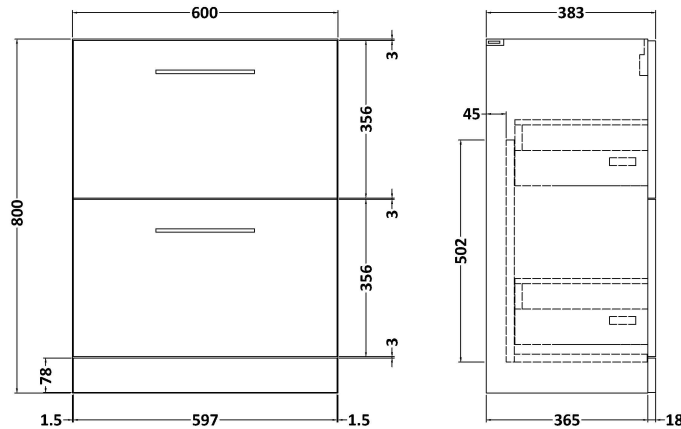

Sales Code: ARN1433A

Description: 600 Fs 2-Drawer Vanity & Basin 1

Packaging Details

Barcode: 5056678414217

Sales Code: NVF1433

Description: 600 Fs 2-Drawer Unit (365 Deep)

Product Dimensions

Height (mm):	800
Width (mm):	600
Depth (mm):	383
Nett Weight (kg):	26

Packaging Dimensions

Height (mm):	835
Width (mm):	632
Depth (mm):	391
Gross Weight (kg):	26.5

Packaging Data

Box Colour:	Brown Cardboard Box - Printed
Box Qty:	0
Label Size:	0 x 0
Label Colour:	White Label
Label Qty:	2

Sales Code: NVM013

Description: 600 Mid-Edged Basin 1 Th

Product Dimensions

Height (mm):	180
Width (mm):	610
Depth (mm):	390
Nett Weight (kg):	11

Packaging Dimensions

Height (mm):	200
Width (mm):	410
Depth (mm):	630
Gross Weight (kg):	11

Packaging Data

Box Colour:	Brown Cardboard Box - Printed
Box Qty:	1
Label Size:	100 x 50
Label Colour:	White Label
Label Qty:	2

Outer Box Dimensions (If Applicable)

Height (mm):	
Width (mm):	
Depth (mm):	
Gross Weight (kg):	
Barcode:	5055369043415