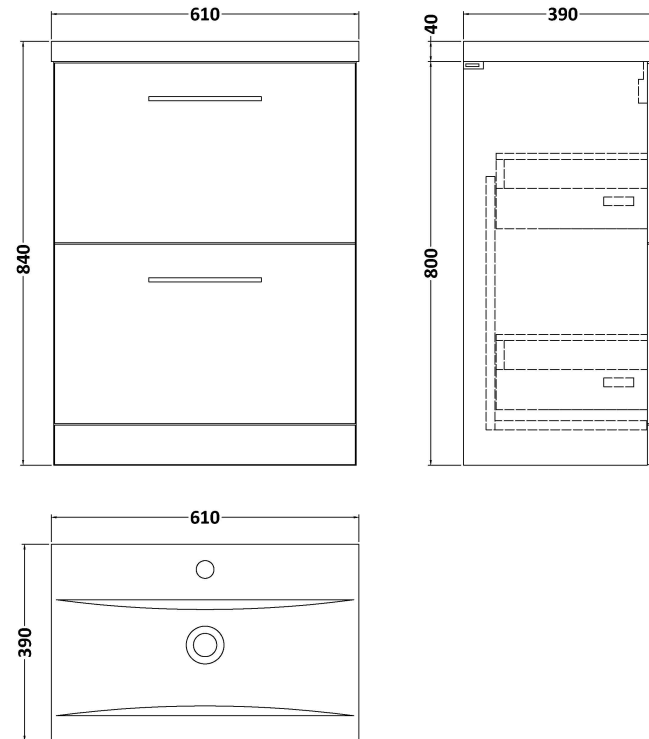

Sales Code: ARN1433A

Description: 600 Fs 2-Drawer Vanity & Basin 1

Packaging Details

Barcode: 5056678414217

Sales Code: NVF1433

Description: 600 Fs 2-Drawer Unit (365 Deep)

Product Dimensions

Height (mm):	800
Width (mm):	600
Depth (mm):	383
Nett Weight (kg):	26

Packaging Dimensions

Height (mm):	835
Width (mm):	632
Depth (mm):	391
Gross Weight (kg):	26.5

Packaging Data

Box Colour:	Brown Cardboard Box - Printed
Box Qty:	0
Label Size:	0 x 0
Label Colour:	White Label
Label Qty:	2

Sales Code: NVM013

Description: 600 Mid-Edged Basin 1 Th

Product Dimensions

Height (mm):	180
Width (mm):	610
Depth (mm):	390
Nett Weight (kg):	11

Packaging Dimensions

Height (mm):	200
Width (mm):	410
Depth (mm):	630
Gross Weight (kg):	11

Packaging Data

Box Colour:	Brown Cardboard Box - Printed
Box Qty:	1
Label Size:	100 x 50
Label Colour:	White Label
Label Qty:	2

Outer Box Dimensions (If Applicable)

Height (mm):	
Width (mm):	
Depth (mm):	
Gross Weight (kg):	
Barcode:	5055369043415