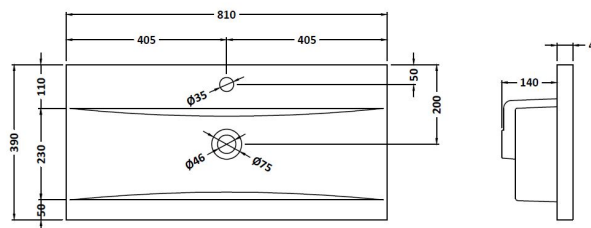

Packaging Dimensions

Height (mm):	835
Width (mm):	832
Depth (mm):	391
Gross Weight (kg):	32

Packaging Data

Box Colour:	Brown Cardboard Box - Printed	
Box Qty:	0	
Label Size:	0 x 0	
Label Colour:	White Label	
Label Qty:	2	

Outer Box Dimensions (If Applicable)

Height (mm):	
Width (mm):	
Depth (mm):	
Gross Weight (kg):	
Barcode:	5056678405994

Product Details

Country of Origin:	China
Fitting Instruction:	No
CE & UKCA:	N/A
FSC Certified Materials:	Yes
Colour:	Satin Grey
Construction Method:	Cam & Wood Dowel
Construction Type:	Rigid
Cabinet Finish:	MFC Painted Matt
Fascia Finish:	Mdf Painted Matt
Cabinet Thickness (mm):	16
Fascia Thickness (mm):	18
Drawer Included:	Yes
Drawer Type:	80mm High Metal S/C Inc Galler
No of Shelves:	0
Hinge Type:	Not Applicable
Hinge Included:	Not Applicable
Adjustable Legs:	No, Not Required
Fixings Included:	Yes
Handle Style:	Contemporary
Waste Shroud:	Yes
Handle Included:	Yes, Supplied
Handle Type:	D-Shape

Sales Code: NVM015

Description: 800 Mid Edged Basin 1 Th

Product Dimensions

Height (mm):	180
Width (mm):	810
Depth (mm):	390
Nett Weight (kg):	15

Packaging Dimensions

Height (mm):	210
Width (mm):	410
Depth (mm):	830
Gross Weight (kg):	15

Packaging Data

Box Colour:	Brown Cardboard Box
Box Qty:	1
Label Size:	100 x 50
Label Colour:	White Label
Label Qty:	2

Outer Box Dimensions (If Applicable)

Height (mm):	
Width (mm):	
Depth (mm):	
Gross Weight (kg):	
Barcode:	5055369043422