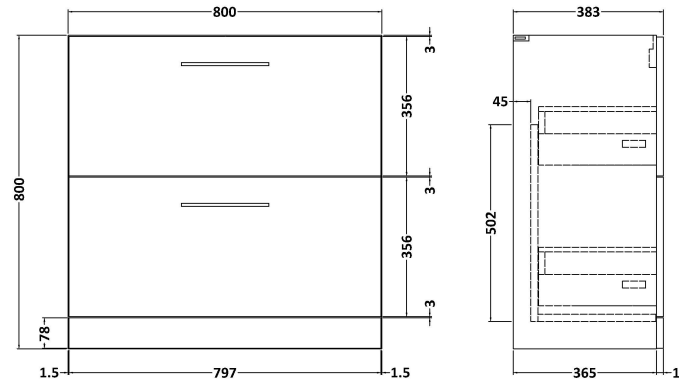

Sales Code: ARN2235A

Description: 800 Fs 2-Drawer Vanity & Basin 1

Packaging Details

Barcode: 5056678415115

Sales Code: NVF2235

Description: 800 Fs 2-Drawer Unit (365 Deep)

Product Dimensions

Height (mm):	800
Width (mm):	800
Depth (mm):	383
Nett Weight (kg):	31.5

Packaging Dimensions

Height (mm):	835
Width (mm):	832
Depth (mm):	391
Gross Weight (kg):	32

Packaging Data

Box Colour:	Brown Cardboard Box - Printed	
Box Qty:	0	
Label Size:	0 x 0	
Label Colour:	White Label	
Label Qty:	2	

Sales Code: NVM015

Description: 800 Mid Edged Basin 1 Th

Product Dimensions

Height (mm):	180
Width (mm):	810
Depth (mm):	390
Nett Weight (kg):	15

Packaging Dimensions

Height (mm):	210
Width (mm):	410
Depth (mm):	830
Gross Weight (kg):	15

Packaging Data

Box Colour:	Brown Cardboard Box
Box Qty:	1
Label Size:	100 x 50
Label Colour:	White Label
Label Qty:	2

Outer Box Dimensions (If Applicable)

Height (mm):	
Width (mm):	
Depth (mm):	
Gross Weight (kg):	
Barcode:	5055369043422