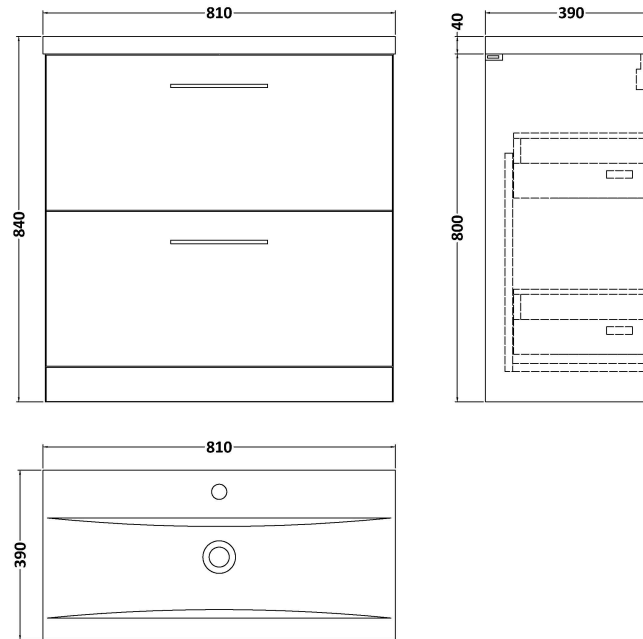

Sales Code: ARN2235A

Description: 800 Fs 2-Drawer Vanity & Basin 1

Packaging Details

Barcode: 5056678415115

Sales Code: NVF2235

Description: 800 Fs 2-Drawer Unit (365 Deep)

Product Dimensions

Height (mm):	800
Width (mm):	800
Depth (mm):	383
Nett Weight (kg):	31.5

Packaging Dimensions

Height (mm):	835
Width (mm):	832
Depth (mm):	391
Gross Weight (kg):	32

Packaging Data

Box Colour:	Brown Cardboard Box - Printed	
Box Qty:	0	
Label Size:	0 x 0	
Label Colour:	White Label	
Label Qty:	2	

Sales Code: NVM015

Description: 800 Mid Edged Basin 1 Th

Product Dimensions

Height (mm):	180
Width (mm):	810
Depth (mm):	390
Nett Weight (kg):	15

Packaging Dimensions

Height (mm):	210
Width (mm):	410
Depth (mm):	830
Gross Weight (kg):	15

Packaging Data

Box Colour:	Brown Cardboard Box
Box Qty:	1
Label Size:	100 x 50
Label Colour:	White Label
Label Qty:	2

Outer Box Dimensions (If Applicable)

Height (mm):	
Width (mm):	
Depth (mm):	
Gross Weight (kg):	
Barcode:	5055369043422