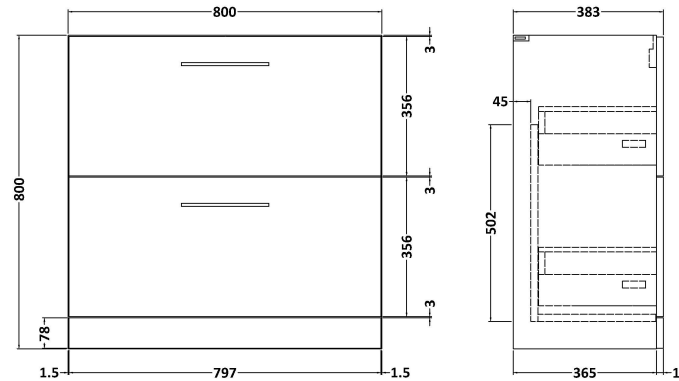

Sales Code: ARN1435D

Description: 800 Fs 2-Drawer Vanity & Basin 3

Packaging Details

Barcode: 5056678414347

Sales Code: NVF1435

Description: 800 Fs 2-Drawer Unit (365 Deep)

Product Dimensions

Height (mm):	800
Width (mm):	800
Depth (mm):	383
Nett Weight (kg):	31.5

Packaging Dimensions

Height (mm):	835
Width (mm):	832
Depth (mm):	391
Gross Weight (kg):	32

Packaging Data

Box Colour:	Brown Cardboard Box - Printed	
Box Qty:	0	
Label Size:	0 x 0	
Label Colour:	White Label	
Label Qty:	2	

Sales Code: NVM035

Description: 800 Thin Edged Basin 1Th

Product Dimensions

Height (mm):	170
Width (mm):	810
Depth (mm):	395
Nett Weight (kg):	14.5

Packaging Dimensions

Height (mm):	190
Width (mm):	830
Depth (mm):	415
Gross Weight (kg):	15

Packaging Data

Box Colour:	Brown Cardboard Box
Box Qty:	1
Label Size:	100 x 50
Label Colour:	White Label
Label Qty:	2

Outer Box Dimensions (If Applicable)

Height (mm):	
Width (mm):	
Depth (mm):	
Gross Weight (kg):	
Barcode:	5056211853435