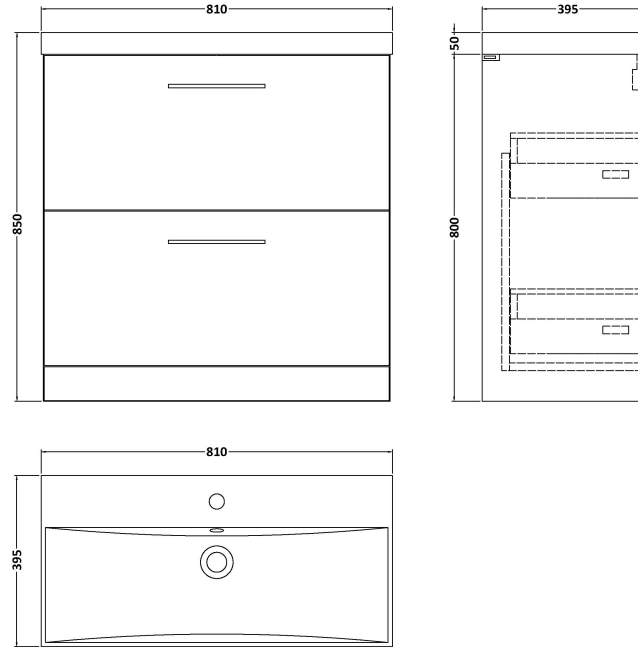

Sales Code: ARN1435D

Description: 800 Fs 2-Drawer Vanity & Basin 3

Packaging Details

Barcode: 5056678414347

Sales Code: NVF1435

Description: 800 Fs 2-Drawer Unit (365 Deep)

Product Dimensions

Height (mm):	800
Width (mm):	800
Depth (mm):	383
Nett Weight (kg):	31.5

Packaging Dimensions

Height (mm):	835
Width (mm):	832
Depth (mm):	391
Gross Weight (kg):	32

Packaging Data

Box Colour:	Brown Cardboard Box - Printed	
Box Qty:	0	
Label Size:	0 x 0	
Label Colour:	White Label	
Label Qty:	2	

Sales Code: NVM035

Description: 800 Thin Edged Basin 1Th

Product Dimensions

Height (mm):	170
Width (mm):	810
Depth (mm):	395
Nett Weight (kg):	14.5

Packaging Dimensions

Height (mm):	190
Width (mm):	830
Depth (mm):	415
Gross Weight (kg):	15

Packaging Data

Box Colour:	Brown Cardboard Box
Box Qty:	1
Label Size:	100 x 50
Label Colour:	White Label
Label Qty:	2

Outer Box Dimensions (If Applicable)

Height (mm):	
Width (mm):	
Depth (mm):	
Gross Weight (kg):	
Barcode:	5056211853435