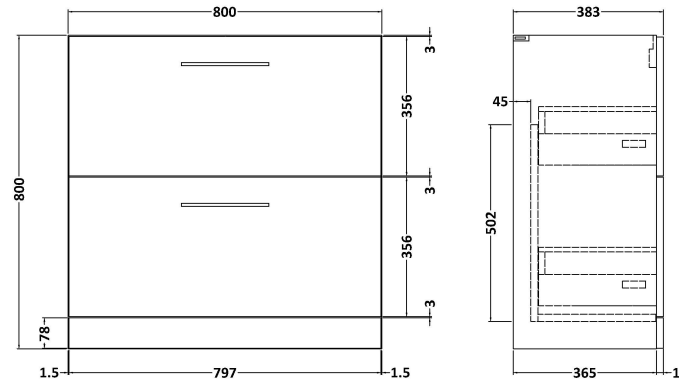

### Product Dimensions

Height (mm):	800
Width (mm):	800
Depth (mm):	383
Nett Weight (kg):	31.5

### Packaging Dimensions

Height (mm):	835
Width (mm):	832
Depth (mm):	391
Gross Weight (kg):	32

### Product Dimensions

Height (mm):	160
Width (mm):	810
Depth (mm):	440
Nett Weight (kg):	15

### Packaging Dimensions

Height (mm):	190
Width (mm):	830
Depth (mm):	415
Gross Weight (kg):	15.5