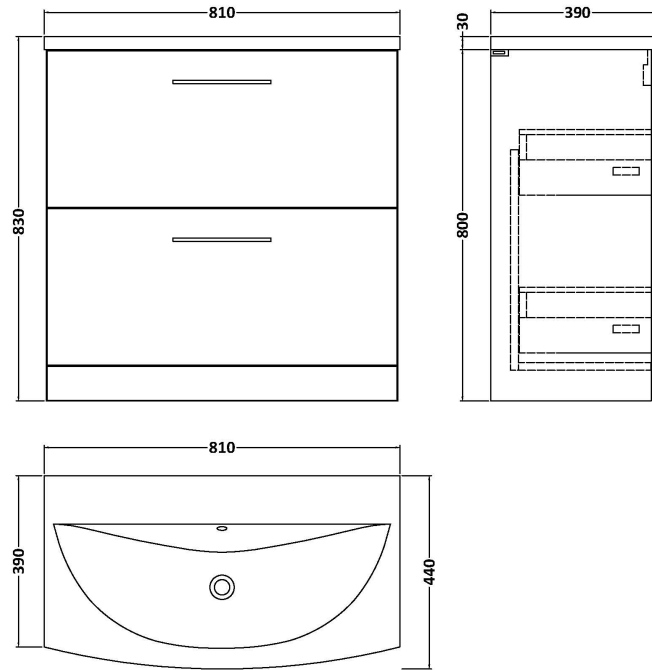

Sales Code: ARN2235G

Description: 800 Fs 2-Drawer Vanity & Basin 4

Packaging Details

Barcode: 5056678415146