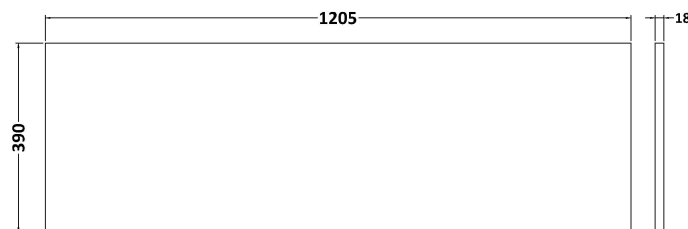

Packaging Dimensions

Height (mm):	560
Width (mm):	620
Depth (mm):	405
Gross Weight (kg):	14.7

Packaging Data

Box Colour:	Brown Cardboard Box
Box Qty:	1
Label Size:	100 x 50
Label Colour:	White Label
Label Qty:	2

Outer Box Dimensions (If Applicable)

Height (mm):	
Width (mm):	
Depth (mm):	
Gross Weight (kg):	
Barcode:	5056462660264

Product Details

Country of Origin:	United Kingdom
Fitting Instruction:	No
CE & UKCA:	N/A
FSC Certified Materials:	Yes
Colour:	Black Woodgrain
Construction Method:	Cam & Wood Dowel
Construction Type:	Rigid
Cabinet Finish:	MFC Textured Woodgrain
Fascia Finish:	MFC Textured Woodgrain
Cabinet Thickness (mm):	18
Fascia Thickness (mm):	18
Drawer Included:	No
Drawer Type:	Not Applicable
No of Shelves:	0
Hinge Type:	95 Degree Clip-On Soft Close
Hinge Included:	Yes, Supplied
Adjustable Legs:	No, Not Required
Fixings Included:	Yes
Handle Style:	Contemporary
Waste Shroud:	No
Handle Included:	Yes, Supplied
Handle Type:	D-Shape

Sales Code: MWD620N

Description: 1200 Worktop (1205X390x18mm)

**Product Dimensions**

Height (mm):	18
Width (mm):	1205
Depth (mm):	390
Nett Weight (kg):	4.5

Packaging Dimensions

Height (mm):	25
Width (mm):	1225
Depth (mm):	410
Gross Weight (kg):	5

Packaging Data

Box Colour:	Brown Cardboard Box - Printed
Box Qty:	1
Label Size:	100 x 50
Label Colour:	Not Applicable
Label Qty:	0

Outer Box Dimensions (If Applicable)

Height (mm):	
Width (mm):	
Depth (mm):	
Gross Weight (kg):	
Barcode:	5056462660424