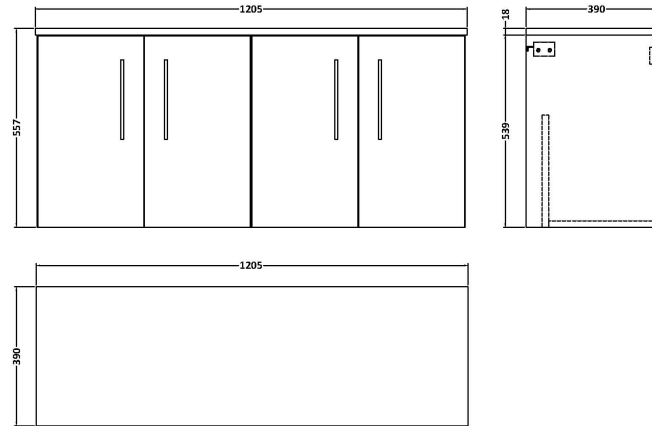

Sales Code: ARN623W2

Description: 1200 Wh 4-Door Vanity & Worktop

Packaging Details

Barcode: 5056462670218

Sales Code: NVF623N

Description: 600 Wh 2-Door Unit (365 Deep)

Product Dimensions

Height (mm):	540
Width (mm):	600
Depth (mm):	383
Nett Weight (kg):	14.2

Packaging Dimensions

Height (mm):	560
Width (mm):	620
Depth (mm):	405
Gross Weight (kg):	14.7

Packaging Data

Box Colour:	Brown Cardboard Box
Box Qty:	1
Label Size:	100 x 50
Label Colour:	White Label
Label Qty:	2

Outer Box Dimensions (If Applicable)

Height (mm):	
Width (mm):	
Depth (mm):	
Gross Weight (kg):	
Barcode:	5056462660264

Product Details

Country of Origin:	United Kingdom
Fitting Instruction:	No
CE & UKCA:	N/A
FSC Certified Materials:	Yes
Colour:	Black Woodgrain
Construction Method:	Cam & Wood Dowel
Construction Type:	Rigid
Cabinet Finish:	MFC Textured Woodgrain
Fascia Finish:	MFC Textured Woodgrain
Cabinet Thickness (mm):	18
Fascia Thickness (mm):	18
Drawer Included:	No
Drawer Type:	Not Applicable
No of Shelves:	0
Hinge Type:	95 Degree Clip-On Soft Close
Hinge Included:	Yes, Supplied
Adjustable Legs:	No, Not Required
Fixings Included:	Yes
Handle Style:	Contemporary
Waste Shroud:	No
Handle Included:	Yes, Supplied
Handle Type:	D-Shape

Sales Code: MWD620N

Description: 1200 Worktop (1205X390x18mm)

**Product Dimensions**

Height (mm):	18
Width (mm):	1205
Depth (mm):	390
Nett Weight (kg):	4.5

Packaging Dimensions

Height (mm):	25
Width (mm):	1225
Depth (mm):	410
Gross Weight (kg):	5