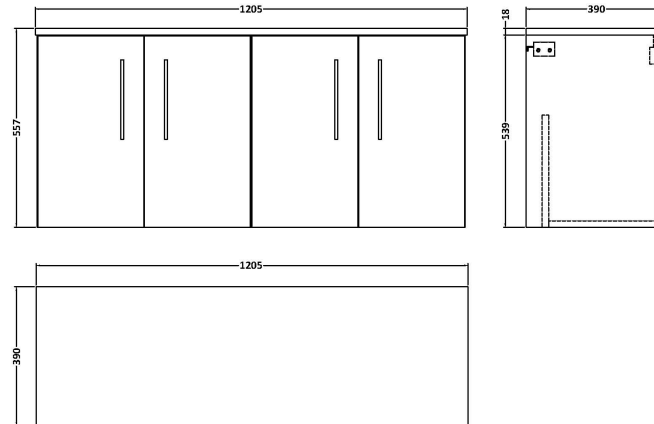

Sales Code: ARN123W2

Description: 1200 Wh 4-Door Vanity & Worktop

Packaging Details

Barcode: 5056462670096

Sales Code: NVF123

Description: 600 Wh 2-Door Unit (365 Deep)

Product Dimensions

Height (mm):	539
Width (mm):	600
Depth (mm):	383
Nett Weight (kg):	14.2

Packaging Dimensions

Height (mm):	560
Width (mm):	620
Depth (mm):	405
Gross Weight (kg):	14.7

Packaging Data

Box Colour:	Brown Cardboard Box - Printed
Box Qty:	0
Label Size:	0 x 0
Label Colour:	Not Applicable
Label Qty:	0

Outer Box Dimensions (If Applicable)

Height (mm):	
Width (mm):	
Depth (mm):	
Gross Weight (kg):	
Barcode:	5056462614380

Product Details

Country of Origin:	China
Fitting Instruction:	No
CE & UKCA:	N/A
FSC Certified Materials:	Yes
Colour:	Gloss White
Construction Method:	Cam & Wood Dowel
Construction Type:	Rigid
Cabinet Finish:	MFC Painted Gloss
Fascia Finish:	Mdf Painted Gloss
Cabinet Thickness (mm):	16
Fascia Thickness (mm):	18
Drawer Included:	No
Drawer Type:	Not Applicable
No of Shelves:	0
Hinge Type:	95 Degree Soft Close
Hinge Included:	Yes, Supplied
Adjustable Legs:	No, Not Required
Fixings Included:	Yes
Handle Style:	Contemporary
Waste Shroud:	No
Handle Included:	Yes, Supplied
Handle Type:	D-Shape

Sales Code: MWD120

Description: 1200 Worktop (1205X390x18mm)

Product Dimensions

Height (mm):	18
Width (mm):	1205
Depth (mm):	390
Nett Weight (kg):	5

Packaging Dimensions

Height (mm):	25
Width (mm):	1225
Depth (mm):	410
Gross Weight (kg):	5