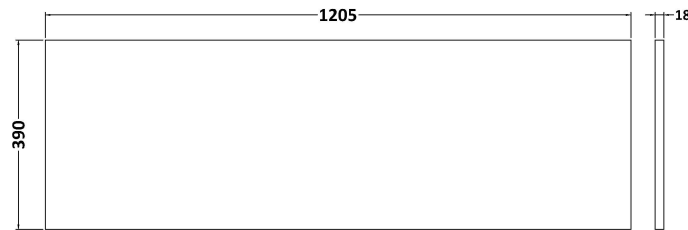

Packaging Dimensions

Height (mm):	560
Width (mm):	620
Depth (mm):	405
Gross Weight (kg):	14.7

Packaging Data

Box Colour:	Brown Cardboard Box - Printed
Box Qty:	0
Label Size:	0 x 0
Label Colour:	Not Applicable
Label Qty:	0

Outer Box Dimensions (If Applicable)

Height (mm):	
Width (mm):	
Depth (mm):	
Gross Weight (kg):	
Barcode:	5056462614380

Product Details

Country of Origin:	China
Fitting Instruction:	No
CE & UKCA:	N/A
FSC Certified Materials:	Yes
Colour:	Gloss White
Construction Method:	Cam & Wood Dowel
Construction Type:	Rigid
Cabinet Finish:	MFC Painted Gloss
Fascia Finish:	Mdf Painted Gloss
Cabinet Thickness (mm):	16
Fascia Thickness (mm):	18
Drawer Included:	No
Drawer Type:	Not Applicable
No of Shelves:	0
Hinge Type:	95 Degree Soft Close
Hinge Included:	Yes, Supplied
Adjustable Legs:	No, Not Required
Fixings Included:	Yes
Handle Style:	Contemporary
Waste Shroud:	No
Handle Included:	Yes, Supplied
Handle Type:	D-Shape

Sales Code: MWD120

Description: 1200 Worktop (1205X390x18mm)

Product Dimensions

Height (mm):	18
Width (mm):	1205
Depth (mm):	390
Nett Weight (kg):	5

Packaging Dimensions

Height (mm):	25
Width (mm):	1225
Depth (mm):	410
Gross Weight (kg):	5

Packaging Data

Box Colour:	Brown Cardboard Box - Printed
Box Qty:	1
Label Size:	100 x 50
Label Colour:	Not Applicable
Label Qty:	0

Outer Box Dimensions (If Applicable)

Height (mm):	
Width (mm):	
Depth (mm):	
Gross Weight (kg):	
Barcode:	5056462658193