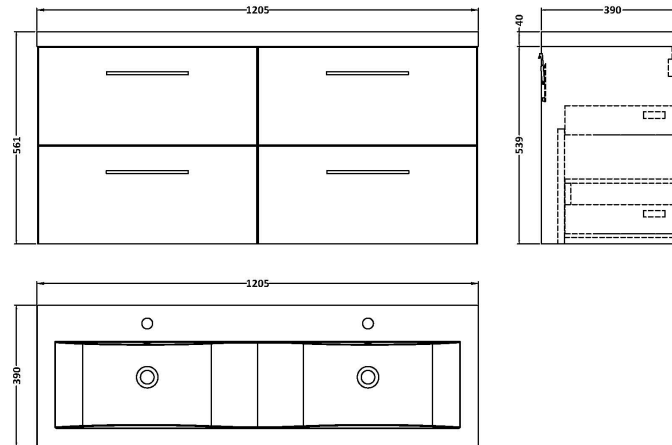

Sales Code: ARN524F

Description: 1200 Wh 4-Drawer Vanity & Double Basin

Packaging Details

Barcode: 5056462670379

Sales Code: NVF524N

Description: 600 Wh 2-Drawer Unit (365 Deep)

Product Dimensions

Height (mm):	539
Width (mm):	600
Depth (mm):	383
Nett Weight (kg):	21.5

Packaging Dimensions

Height (mm):	560
Width (mm):	520
Depth (mm):	405
Gross Weight (kg):	22

Packaging Data

Box Colour:	Brown Cardboard Box
Box Qty:	1
Label Size:	100 x 50
Label Colour:	White Label
Label Qty:	2

Outer Box Dimensions (If Applicable)

Height (mm):	
Width (mm):	
Depth (mm):	
Gross Weight (kg):	
Barcode:	5056462660295

Product Details

Country of Origin:	United Kingdom
Fitting Instruction:	No
CE & UKCA:	N/A
FSC Certified Materials:	Yes
Colour:	Anthracite Woodgrain
Construction Method:	Cam & Wood Dowel
Construction Type:	Rigid
Cabinet Finish:	MFC Textured Woodgrain
Fascia Finish:	MFC Textured Woodgrain
Cabinet Thickness (mm):	18
Fascia Thickness (mm):	18
Drawer Included:	Yes
Drawer Type:	80mm High Metal S/C Inc Galler
No of Shelves:	0
Hinge Type:	Not Applicable
Hinge Included:	Not Applicable
Adjustable Legs:	No, Not Required
Fixings Included:	Yes
Handle Style:	Contemporary
Waste Shroud:	Yes
Handle Included:	Yes, Supplied
Handle Type:	D-Shape

Sales Code: CBM424

Description: Double Ceramic Basin 1208X392

Product Dimensions

Height (mm):	390
Width (mm):	1205
Depth (mm):	175
Nett Weight (kg):	27

Packaging Dimensions

Height (mm):	205
Width (mm):	1270
Depth (mm):	510
Gross Weight (kg):	27