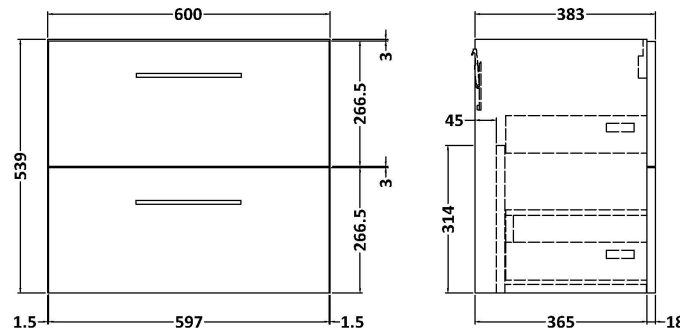

Sales Code: ARN524F

Description: 1200 Wh 4-Drawer Vanity & Double Basin

Packaging Details

Barcode: 5056462670379

Sales Code: NVF524N

Description: 600 Wh 2-Drawer Unit (365 Deep)

Product Dimensions

Height (mm):	539
Width (mm):	600
Depth (mm):	383
Nett Weight (kg):	21.5

Packaging Dimensions

Height (mm):	560
Width (mm):	520
Depth (mm):	405
Gross Weight (kg):	22

Packaging Data

Box Colour:	Brown Cardboard Box
Box Qty:	1
Label Size:	100 x 50
Label Colour:	White Label
Label Qty:	2

Sales Code: CBM424

Description: Double Ceramic Basin 1208X392

Product Dimensions

Height (mm):	390
Width (mm):	1205
Depth (mm):	175
Nett Weight (kg):	27

Packaging Dimensions

Height (mm):	205
Width (mm):	1270
Depth (mm):	510
Gross Weight (kg):	27

Packaging Data

Box Colour:	Brown Cardboard Box - Printed
Box Qty:	1
Label Size:	100 x 50
Label Colour:	White Label
Label Qty:	2

Outer Box Dimensions (If Applicable)

Height (mm):	
Width (mm):	
Depth (mm):	
Gross Weight (kg):	
Barcode:	5056211875826