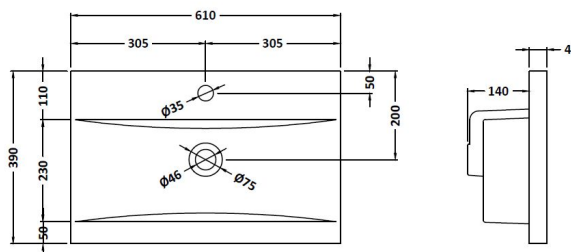

Packaging Dimensions

Height (mm):	560
Width (mm):	620
Depth (mm):	405
Gross Weight (kg):	14.7

Packaging Data

Box Colour:	Brown Cardboard Box - Printed
Box Qty:	0
Label Size:	0 x 0
Label Colour:	White Label
Label Qty:	2

Outer Box Dimensions (If Applicable)

Height (mm):	
Width (mm):	
Depth (mm):	
Gross Weight (kg):	
Barcode:	5056678406021

Product Details

Country of Origin:	China
Fitting Instruction:	No
CE & UKCA:	N/A
FSC Certified Materials:	Yes
Colour:	Satin Grey
Construction Method:	Cam & Wood Dowel
Construction Type:	Rigid
Cabinet Finish:	MFC Painted Matt
Fascia Finish:	Mdf Painted Matt
Cabinet Thickness (mm):	16
Fascia Thickness (mm):	18
Drawer Included:	No
Drawer Type:	Not Applicable
No of Shelves:	0
Hinge Type:	95 Degree Soft Close
Hinge Included:	Yes, Supplied
Adjustable Legs:	No, Not Required
Fixings Included:	Yes
Handle Style:	Contemporary
Waste Shroud:	No
Handle Included:	Yes, Supplied
Handle Type:	D-Shape

Sales Code: NVM013

Description: 600 Mid-Edged Basin 1 Th

Product Dimensions

Height (mm):	180
Width (mm):	610
Depth (mm):	390
Nett Weight (kg):	11

Packaging Dimensions

Height (mm):	200
Width (mm):	410
Depth (mm):	630
Gross Weight (kg):	11

Packaging Data

Box Colour:	Brown Cardboard Box - Printed
Box Qty:	1
Label Size:	100 x 50
Label Colour:	White Label
Label Qty:	2

Outer Box Dimensions (If Applicable)

Height (mm):	
Width (mm):	
Depth (mm):	
Gross Weight (kg):	
Barcode:	5055369043415