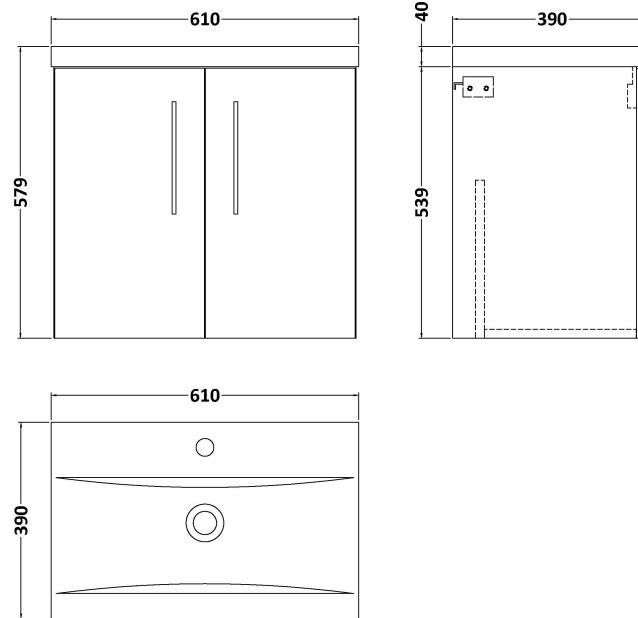

Sales Code: ARN2223A

Description: 600 Wh 2-Door Vanity & Basin 1

Packaging Details

Barcode: 5056678415306

Sales Code: NVF2223

Description: 600 Wh 2-Door Unit (365 Deep)

Product Dimensions

Height (mm):	540
Width (mm):	600
Depth (mm):	383
Nett Weight (kg):	14.2

Packaging Dimensions

Height (mm):	560
Width (mm):	620
Depth (mm):	405
Gross Weight (kg):	14.7

Packaging Data

Box Colour:	Brown Cardboard Box - Printed
Box Qty:	0
Label Size:	0 x 0
Label Colour:	White Label
Label Qty:	2

Outer Box Dimensions (If Applicable)

Height (mm):	
Width (mm):	
Depth (mm):	
Gross Weight (kg):	
Barcode:	5056678406021

Product Details

Country of Origin:	China
Fitting Instruction:	No
CE & UKCA:	N/A
FSC Certified Materials:	Yes
Colour:	Satin Grey
Construction Method:	Cam & Wood Dowel
Construction Type:	Rigid
Cabinet Finish:	MFC Painted Matt
Fascia Finish:	Mdf Painted Matt
Cabinet Thickness (mm):	16
Fascia Thickness (mm):	18
Drawer Included:	No
Drawer Type:	Not Applicable
No of Shelves:	0
Hinge Type:	95 Degree Soft Close
Hinge Included:	Yes, Supplied
Adjustable Legs:	No, Not Required
Fixings Included:	Yes
Handle Style:	Contemporary
Waste Shroud:	No
Handle Included:	Yes, Supplied
Handle Type:	D-Shape

Sales Code: NVM013

Description: 600 Mid-Edged Basin 1 Th

Product Dimensions

Height (mm):	180
Width (mm):	610
Depth (mm):	390
Nett Weight (kg):	11

Packaging Dimensions

Height (mm):	200
Width (mm):	410
Depth (mm):	630
Gross Weight (kg):	11