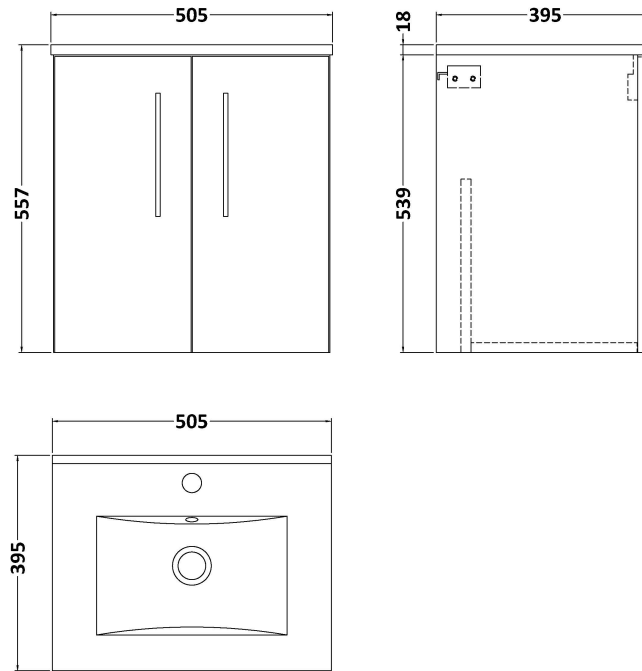

Sales Code: ARN1421B

Description: 500 Wh 2-Door Vanity & Basin 2

Packaging Details

Barcode: 5056678414378

Sales Code: NVF1421

Description: 500 Wh 2-Door Unit (365 Deep)

Product Dimensions

Height (mm):	540
Width (mm):	500
Depth (mm):	383
Nett Weight (kg):	12.6

Packaging Dimensions

Height (mm):	560
Width (mm):	520
Depth (mm):	405
Gross Weight (kg):	13.1

Packaging Data

Box Colour:	Brown Cardboard Box - Printed
Box Qty:	0
Label Size:	0 x 0
Label Colour:	White Label
Label Qty:	2

Sales Code: NVM001

Description: 500mm Minimalist Basin 1Th

Product Dimensions

Height (mm):	170
Width (mm):	500
Depth (mm):	390
Nett Weight (kg):	9

Packaging Dimensions

Height (mm):	400
Width (mm):	520
Depth (mm):	200
Gross Weight (kg):	9

Packaging Data

Box Colour:	Brown Cardboard Box
Box Qty:	1
Label Size:	105 x 50
Label Colour:	White Label
Label Qty:	1

Outer Box Dimensions (If Applicable)

Height (mm):	
Width (mm):	
Depth (mm):	
Gross Weight (kg):	
Barcode:	5055275828670