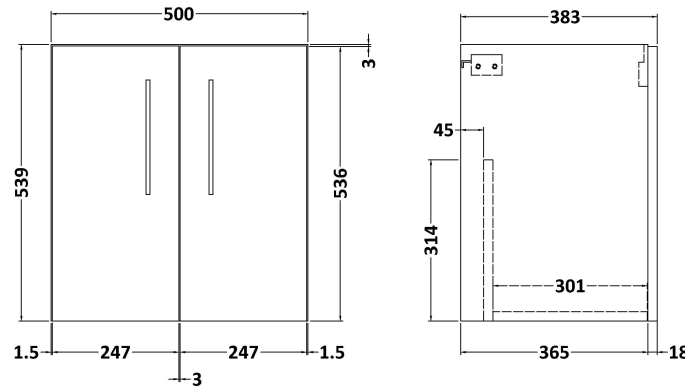

Sales Code: ARN1421B

Description: 500 Wh 2-Door Vanity & Basin 2

Packaging Details

Barcode: 5056678414378

Sales Code: NVF1421

Description: 500 Wh 2-Door Unit (365 Deep)

Product Dimensions

Height (mm):	540
Width (mm):	500
Depth (mm):	383
Nett Weight (kg):	12.6

Packaging Dimensions

Height (mm):	560
Width (mm):	520
Depth (mm):	405
Gross Weight (kg):	13.1

Packaging Data

Box Colour:	Brown Cardboard Box - Printed
Box Qty:	0
Label Size:	0 x 0
Label Colour:	White Label
Label Qty:	2

Sales Code: NVM001

Description: 500mm Minimalist Basin 1Th

Product Dimensions

Height (mm):	170
Width (mm):	500
Depth (mm):	390
Nett Weight (kg):	9

Packaging Dimensions

Height (mm):	400
Width (mm):	520
Depth (mm):	200
Gross Weight (kg):	9

Packaging Data

Box Colour:	Brown Cardboard Box
Box Qty:	1
Label Size:	105 x 50
Label Colour:	White Label
Label Qty:	1

Outer Box Dimensions (If Applicable)

Height (mm):	
Width (mm):	
Depth (mm):	
Gross Weight (kg):	
Barcode:	5055275828670